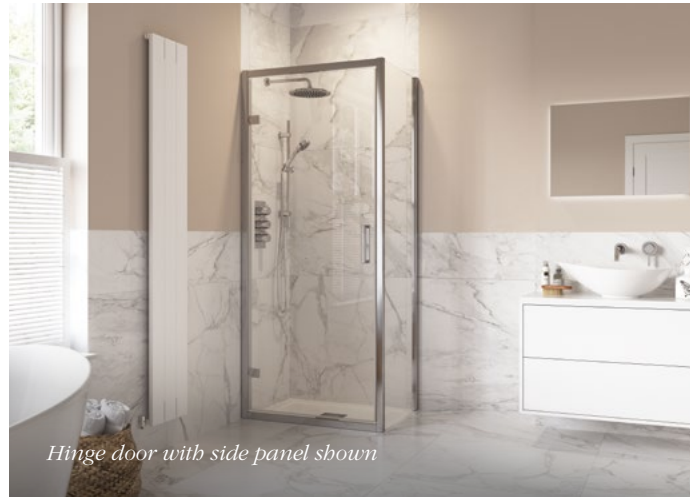

Double handle inside and out

Power shower compatible

Easy Clean glass treatment

Browse our full range of complementing trays. Pages 210-215.

Please note: when fitting with a side panel the door needs to close against the side panel as shown in the image.

Hinge Door

Robust durable hinges support 8mm glass to allow anyone to achieve a minimal look.

-  2000mm high
-  Power shower compatible
-  8mm toughened safety glass
-  Wetroom compatible
-  Double handle inside and out
-  Adjustment for out of true walls
-  Hinge door opening
-  Easy Clean glass treatment
-  Totally hidden fixings
-   Approved