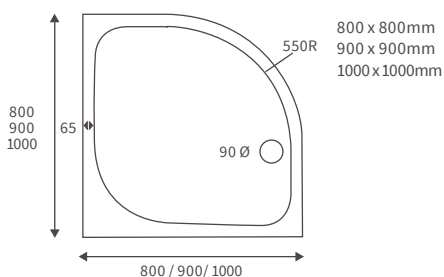

LOW PROFILE QUADRANT TRAYS