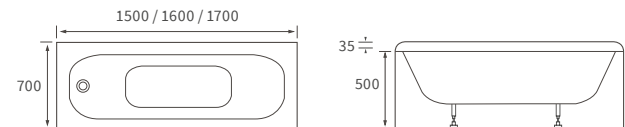

EUROWA STEEL BATH SINGLE END BATH

Capacity 1500mm - 131 litres, 1600mm - 142 litres, 1700mm - 162 litres