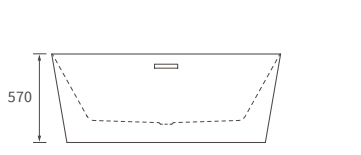

LINTON FLOORSTANDING BATH

Capacity 1700x750x570mm - 210 litres