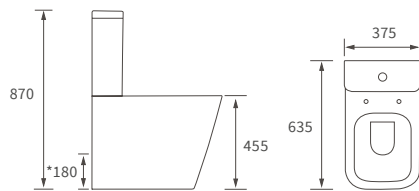

Tilia

CLOSE COUPLED WC RIMLESS COMFORT HEIGHT FULLY SHROUDED

Coupling to soil stack:
Straight out
and straight down

Distance from soil pipe
spigot to wall: 205mm

Cistern inlet position:
Left