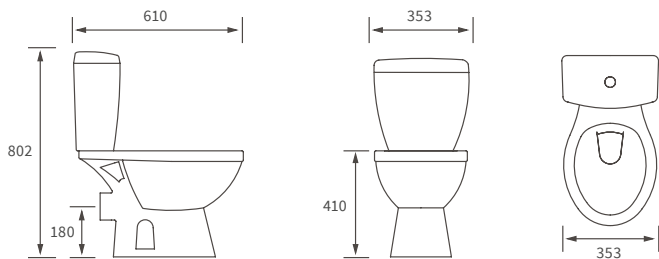

BASIN WITH FULL PEDESTAL

450 x 400mm

BASIN WITH SEMI PEDESTAL

450 x 400mm

SEMI RECESSED BASIN

500 x 390mm

CLOAKROOM BASIN

450 x 380mm