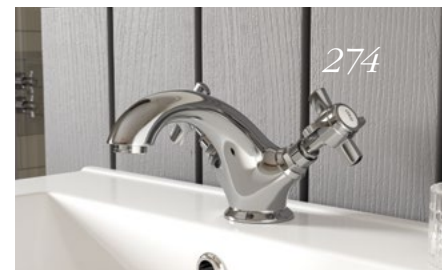

Take time for our
taps 244-279

Getting the right finishing touches for your bathroom can really add the wow factor and transform your room into a stunning suite.

- 246-253** Vema taps
- 254-273** Modern taps
- 274-277** Classic taps
- 278** Thermostatic bath shower mixer
- 278-279** Bottle traps and wastes