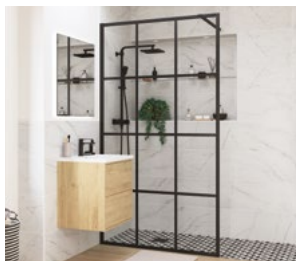

Wetroom Panel Black Framed

			True wall adjustments (min/max mm)
1000mm	DIEWP1046	£425	980 - 1000
1200mm	DIEWP1230	£485	1180 - 1200

OPTIONAL SIDE PANEL

760mm	DIEWP7610	£325	740 - 760
800mm	DIEWP8034	£365	780 - 800