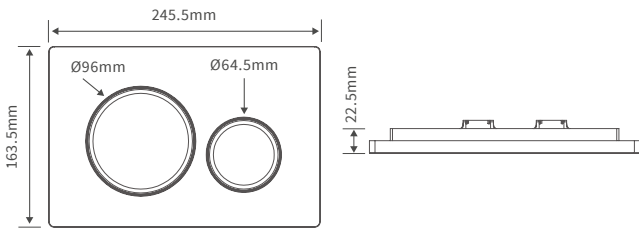

ROUND FLUSHPLATE