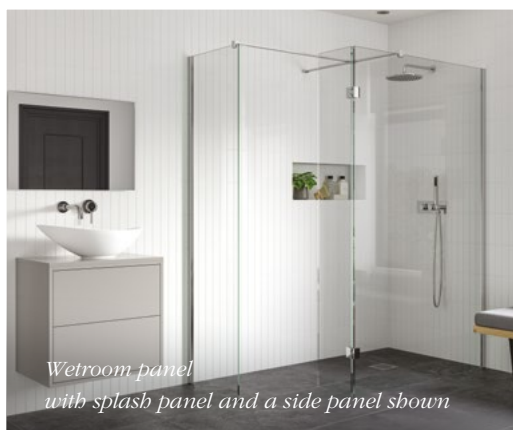

Wetroom panel with splash panel and a side panel shown

Browse our full range of complementing trays. Pages 210-215.