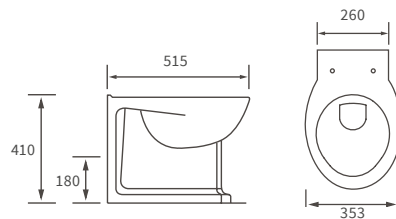

BACK TO WALL PAN

Coupling to soil stack: Straight out and straight down

Distance from soil pipe spigot to wall: 100mm

For use with concealed cistern