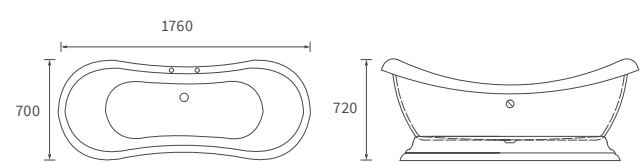

GRACE FLOORSTANDING BATH

Capacity 175 litres