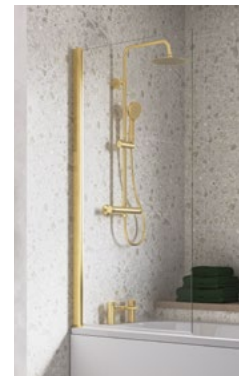

Bath screens

SINGLE STRAIGHT BATH SCREEN

- 6mm glass
- 1500mm high
- Easy clean glass
- 180° pivot

CHROME	DIBS0086	£175
MATT BLACK	DIBS0112	£185
BRUSHED BRASS	DIBS0132	£195
BRUSHED BRONZE	DIBS0134	£195

New