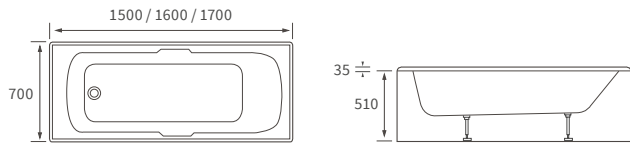

Single end baths

BALTIMORE SINGLE END BATH

Capacity 1500mm - 160 litres, 1600mm - 170 litres, 1700mm - 190 litres