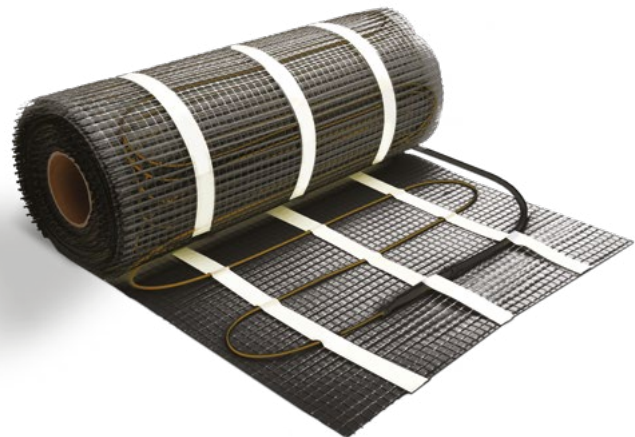

1200 x 600 x 6mm Board (Pack of 5) DIUH0022 **£90**

STICKYMAT

Our heating mat cables feature dual-core resistive heating wires with FEP (Teflon) inner insulation and 4mm PVC outer insulation. These cables are spaced evenly at 65mm intervals to ensure uniform heat distribution across the floor, tailored to the required heat output.