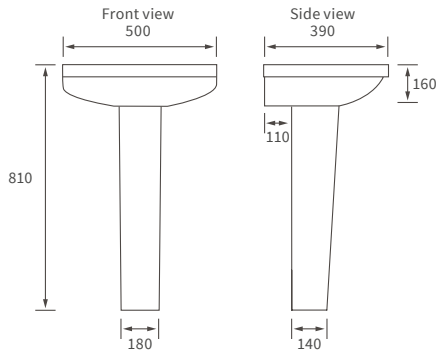

Laurus

BASIN WITH FULL PEDESTAL

500 x 390mm