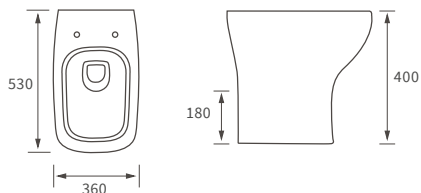

BACK TO WALL PAN

Coupling to soil stack: Straight out and straight down

Distance from soil pipe spigot to wall: 30mm

For use with concealed cistern