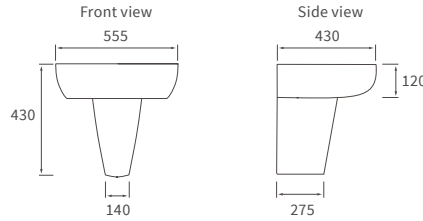

Cilantro

Coupling to soil stack:
Straight out
and straight down
Distance from soil pipe
spigot to wall: 250mm
Cistern inlet position: Left

Coupling to soil stack:
Straight out
and straight down
Distance from soil pipe
spigot to wall: 235mm
Cistern inlet position: Left

Coupling to soil stack:
Straight out,
straight down,
Left or Right
Distance from soil pipe
spigot to wall: 245mm
Cistern inlet position: Left

Coupling to soil stack:
Straight out
and straight down
Distance from soil pipe
spigot to wall: 250mm
Cistern inlet position: Left

Coupling to soil stack:
Straight out
and straight down
Distance from soil pipe
spigot to wall: 105mm
For use with
concealed cistern

Coupling to soil stack:
Straight out
and straight down
Distance from soil pipe
spigot to wall: 107mm
For use with
concealed cistern

Coupling to soil stack:
Straight out
Distance from soil pipe
spigot to wall: 75mm
Cistern inlet position: Rear

Coupling to soil stack:
Straight out
and straight down
Distance from soil pipe
spigot to wall: 105mm
For use with
concealed cistern

*180mm (+/-5mm).