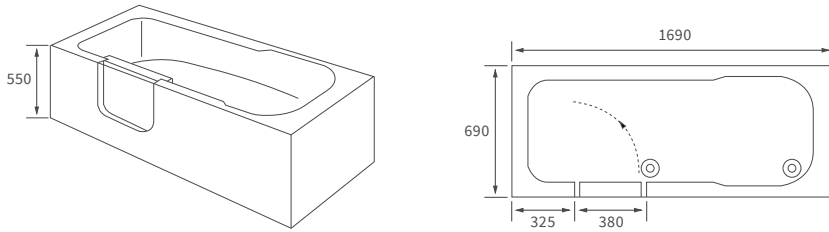

KISMET SINGLE END BATH LH AND RH

Capacity 170 litres

OCALA BATH

Capacity 190 litres

Easy access bath

1690 X 690MM WALK IN EASY ACCESS BATH

Capacity 200 litres

Back to wall baths