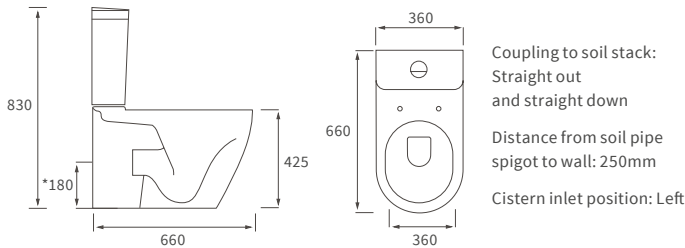

BASIN WITH SEMI PEDESTAL
555 x 430mm

RIMLESS CLOSE COUPLED PAN AND CISTERN FULLY SHROUDED

Coupling to soil stack:
Straight out
and straight down
Distance from soil pipe
spigot to wall: 250mm
Cistern inlet position: Left