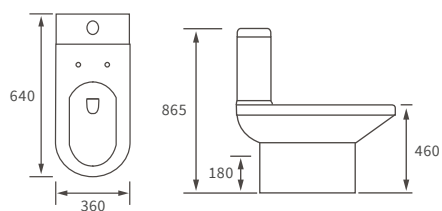

CLOSE COUPLED RIMLESS PAN AND CISTERN COMFORT HEIGHT

Coupling to soil stack:
Straight out, straight down, Left or Right

Distance from soil pipe spigot to wall: 150mm

Cistern inlet position: Right