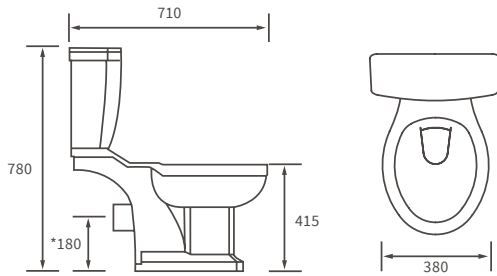

Sherbourne

CLOSE COUPLED PAN AND CISTERN

Coupling to soil stack: Straight out, straight down, Left or Right
Distance from soil pipe spigot to wall: 130mm
Cistern inlet position: Left