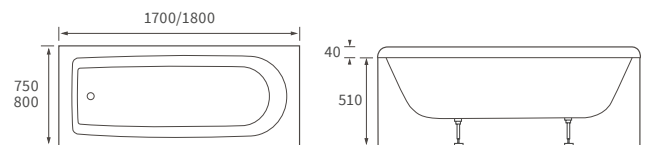

MIAMI SINGLE END BATH

Capacity 1700 x 750mm 180 litres, 1700 x 800mm - 190 litres, 1800 x 800mm 200 litres