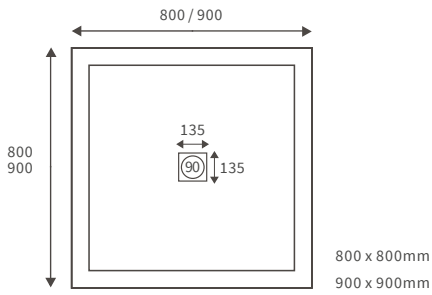

*Tray waste is in a central position on this size tray

Ultraslim trays 25mm high

ULTRASLIM SQUARE TRAY

ULTRASLIM RECTANGULAR TRAYS

ULTRASLIM QUADRANT TRAY

ULTRASLIM OFFSET QUADRANT TRAY

Low profile trays 45mm high