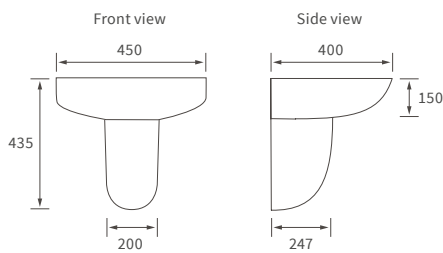

BASIN WITH FULL PEDESTAL

450 x 400mm

BASIN WITH SEMI PEDESTAL

450 x 400mm

SEMI RECESSED BASIN

500 x 390mm

CLOAKROOM BASIN

450 x 380mm