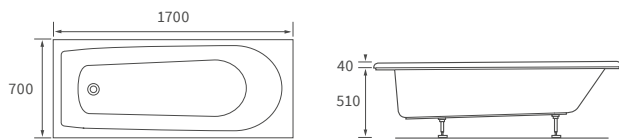

PIERSON SINGLE END BATH

Capacity 180 litres