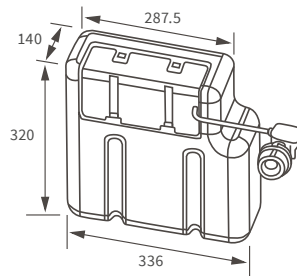

CONCEALED CISTERN - BOTTOM INLET
DIPC0128 Bottom inlet