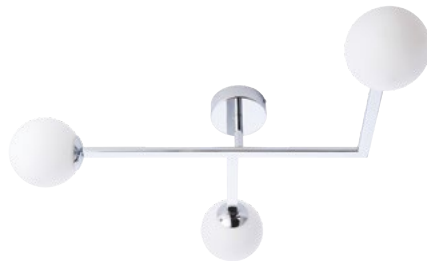

Outside Zones

Electrical fittings in this zone require no IP rating (unless cleaned by water jets).

Chrome Lighting

GLOBE CHROME CEILING LIGHT

- Polished chrome with matt white glass shades
- Semi flush design
- Dimmable
- IP44 suitable for use in bathroom zone 2
- Perfect for use with G9 LED lamps (not included)