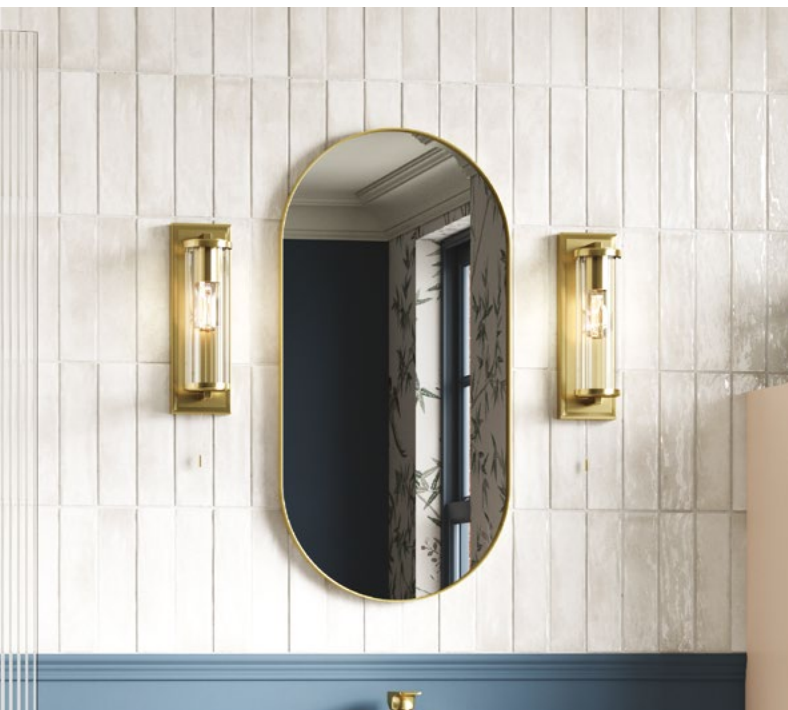

KENJI ROUND MIRROR BRUSHED BRASS

- Brushed brass coated aluminium thin frame detail
- 2 year guarantee

DIMR0036 **£160** Dia 500mm D20mm

DIMR0040 **£175** Dia 600mm D20mm