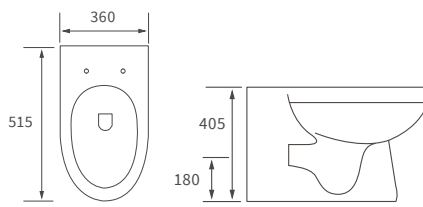

BACK TO WALL RIMLESS PAN

Coupling to soil stack:
Straight out and straight down

Distance from soil pipe spigot to wall: 110mm

For use with concealed cistern