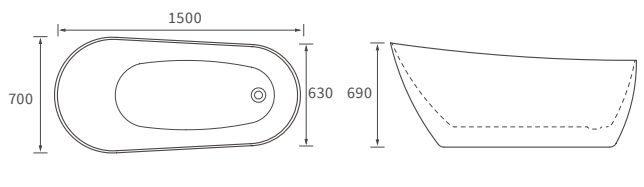

ASHBOURNE FLOORSTANDING BATH

Capacity 212 litres