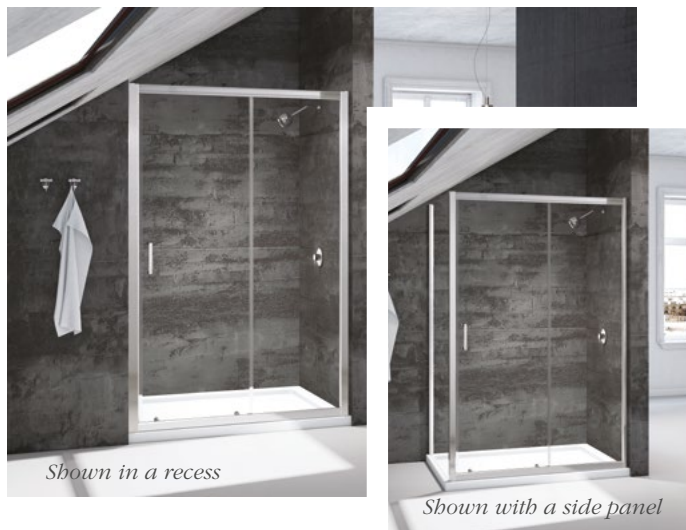

Mersbiel glass treatment

Slide door opening

Wetroom compatible

Approved

OPTIONAL SIDE PANELS

800mm	DIED1802	£382	770 - 790
900mm	DIED1804	£406	870 - 890

Pivot door shown in a recess

BOOST