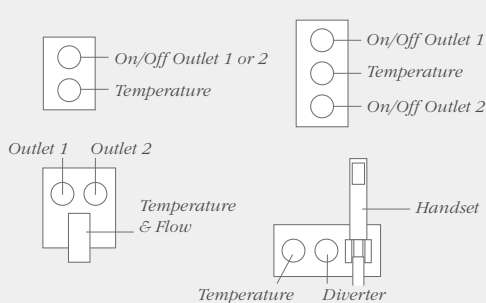

Two outlet

Operate two outlets such as a slide rail kit AND a fixed showerhead independently.

Three outlet

Operates two outlets but gives the option for up to 3 outlet fixtures such as a slide rail kit AND a fixed showerhead AND an overflow bath filler.

ASTRO THERMOSTATIC TWIN SHOWER VALVE

Single Outlet

DICM0592 **£232**

Two Outlet

DICM0594 **£251**

ASTRO THERMOSTATIC TRIPLE SHOWER VALVE

Two Outlet

DICM0600 **£249**

Three Outlet

DICM0602 **£249**

COMET THERMOSTATIC TWIN SHOWER VALVE

Single Outlet

DICM0596 **£232**

Two Outlet

DICM0598 **£251**

COMET THERMOSTATIC TRIPLE SHOWER VALVE

Two Outlet

DICM0604 **£243**

Three Outlet

DICM0606 **£249**