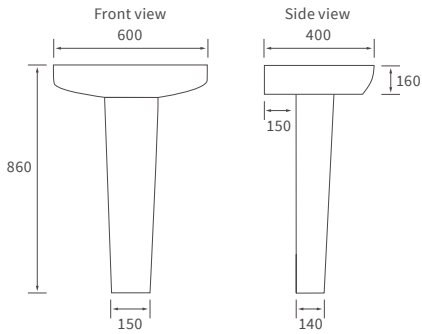

Amyris

BASIN WITH FULL PEDESTAL

600 x 400mm