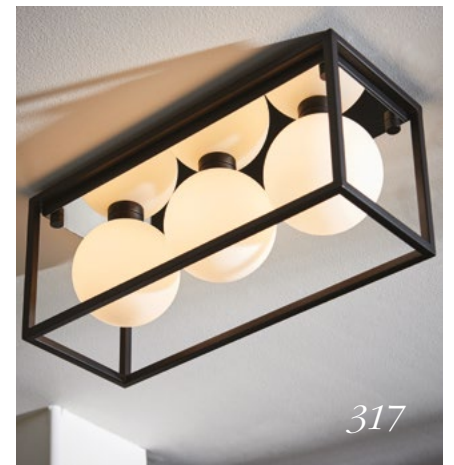

*For use with a basin with an overflow.

†For use with a basin without an overflow.

^Must be used in conjunction with a separate valve.

Finishing
touches

280-321

With our range of accessories, from feature radiators to underfloor heating; from simple mirrors to extravagant lighting; from hooks and holders to rails and rings, you can easily add personality to your bathroom.