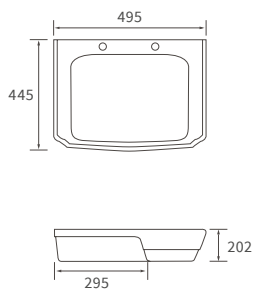

SEMI RECESSED BASIN

495 x 445mm