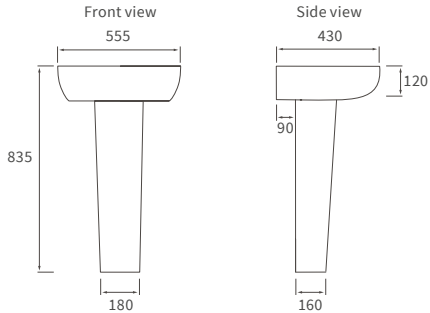

Cilantro

BASIN WITH FULL PEDESTAL
555 x 430mm