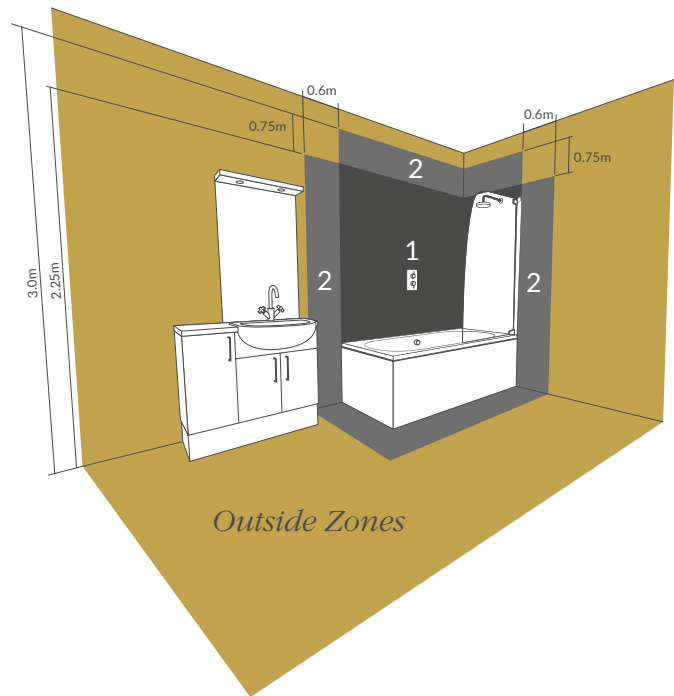

Lighting

Our stunning collection of bathroom lights are all IP44 rated and so suitable for use in zone two.

Zone 1

Electrical fittings in this zone require a separate extra low voltage and a minimum rating of IP65 (splash-proof).

Zone 2

Electrical fittings in this zone require a minimum rating of IP44 (splash-proof).

Outside Zones

Electrical fittings in this zone require no IP rating (unless cleaned by water jets).