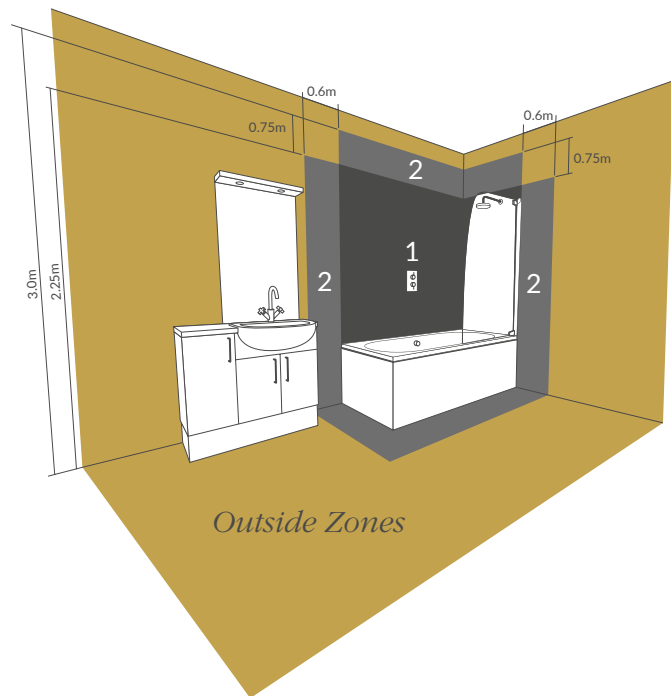

Radiators

ITEM	DIMENSIONS	FINISH	BTU'S	WATTS	ELEMENT	CENTRES	CODE
Grada Curved	W500 x H800 x D30mm	Chrome	860	252	150	450	DIRA0164
Grada Curved	W500 x H1200 x D30mm	Chrome	1341	393	300	450	DIRA0166
Grada Curved	W500 x H1600 x D30mm	Chrome	1799	527	300	450	DIRA0168
Grada Curved	W600 x H800 x D30mm	Chrome	980	287	150	550	DIRA0170
Grada Curved	W600 x H1200 x D30mm	Chrome	1543	452	300	550	DIRA0172
Grada Curved	W600 x H1600 x D30mm	Chrome	2085	611	300	550	DIRA0174
Grada Curved	W500 x H1200 x D30mm	Anthracite	2027	594	300	450	DIRA0178
Grada Curved	W500 x H1600 x D30mm	Anthracite	2713	795	300	450	DIRA0180
Grada Straight	W500 x H800 x D30mm	Chrome	860	252	150	450	DIRA0140
Grada Straight	W500 x H1200 x D30mm	Chrome	1341	393	300	450	DIRA0142
Grada Straight	W500 x H1600 x D30mm	Chrome	1799	527	300	450	DIRA0144
Grada Straight	W600 x H800 x D30mm	Chrome	980	287	150	550	DIRA0146
Grada Straight	W600 x H1200 x D30mm	Chrome	1543	452	300	550	DIRA0148
Grada Straight	W600 x H1600 x D30mm	Chrome	2085	611	300	550	DIRA0150
Grada Straight	W500 x H800 x D30mm	Anthracite	1270	372	150	450	DIRA0152
Grada Straight	W500 x H1200 x D30mm	Anthracite	2027	594	300	450	DIRA0154
Grada Straight	W500 x H1600 x D30mm	Anthracite	2713	795	300	450	DIRA0156
Grada Straight	W600 x H800 x D30mm	Anthracite	1457	427	150	550	DIRA0158
Grada Straight	W600 x H1200 x D30mm	Anthracite	2324	681	300	550	DIRA0160
Grada Straight	W600 x H1600 x D30mm	Anthracite	3136	919	300	550	DIRA0162
Grada Straight	W500 x H800 x D30mm	Black	1270	372	150	450	DIRA0252
Grada Straight	W500 x H1200 x D30mm	Black	2027	594	300	450	DIRA0254
Grada Straight	W600 x H1200 x D30mm	Black	2324	681	300	550	DIRA0258
Grada Straight	W500 x H800 x D30mm	Brushed Brass	1062	311	150	450	DIRA0366
Grada Straight	W500 x H1200 x D30mm	Brushed Brass	1765	518	300	450	DIRA0368
Grada Straight	W500 x H1600 x D30mm	Brushed Brass	2153	631	300	450	DIRA0370
Grada Straight	W500 x H800 x D30mm	Brushed Bronze	1062	311	150	450	DIRA0360
Grada Straight	W500 x H1200 x D30mm	Brushed Bronze	1765	518	300	450	DIRA0362
Grada Straight	W500 x H1600 x D30mm	Brushed Bronze	2153	631	300	450	DIRA0364
Modal	W309 x H1800 x D45mm	Anthracite	2446	717	n/a	309	DIRA0210
Quadrata	W550 x H1080 x D49mm	Chrome	1464	429	n/a	50	DIRA0204
Quadrata	W550 x H1080 x D49mm	Anthracite	2177	638	n/a	50	DIRA0206
Qubos	W500 x H690 X D30mm	Chrome	966	283	150	470	DIRA0184
Qubos	W500 x H1110 x D30mm	Chrome	1389	407	300	470	DIRA0186
Qubos	W500 x H1420 x D30mm	Chrome	1860	545	300	470	DIRA0188
Qubos	W500 x H690 X D30mm	Anthracite	1365	400	150	470	DIRA0190
Qubos	W500 x H1110 x D30mm	Anthracite	2171	636	300	470	DIRA0192
Qubos	W500 x H1420 x D30mm	Anthracite	2887	846	300	470	DIRA0194
Rhondi	W500 x H800 x D50mm	Chrome	912	267	n/a	50	DIRA0182
Eterno ²	W673 x H963 x D230mm	White	1778	521	n/a	528	DIRA0218
Eterno ²	W538 x H963 x D230mm	White	1246	365	n/a	393	DIRA0220