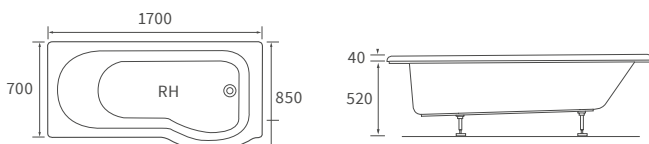

ORA 1700MM P SHAPE SHOWER BATH LH AND RH

Overall height including screen 2055mm. Capacity 200 litres