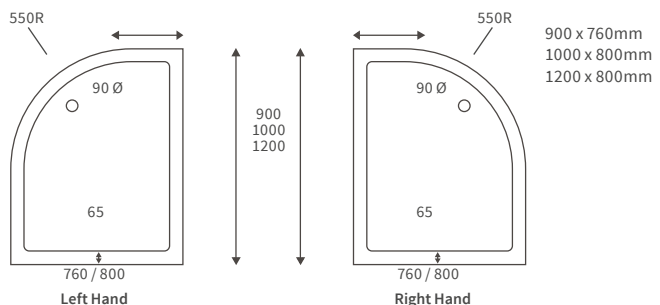

LOW PROFILE OFFSET QUADRANT TRAYS