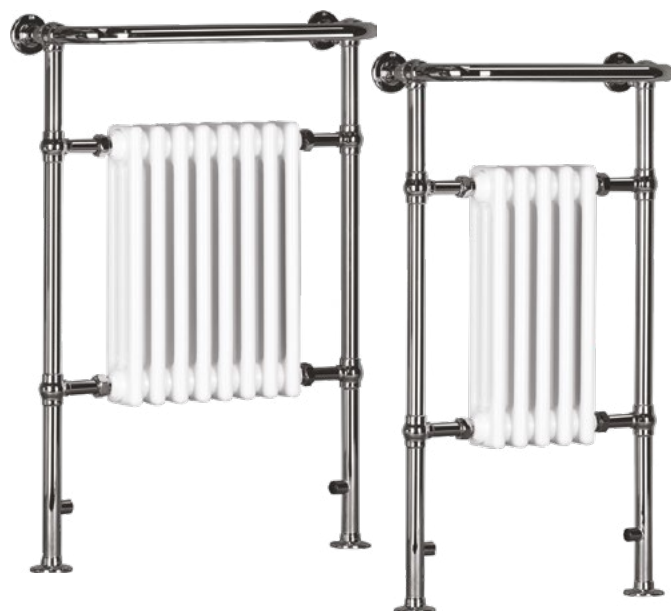

ETERNO²

W538 x H963 x D230mm

DIRA0220 White BTU's: 1246 **£480**

W673 x H963 x D230mm

DIRA0218 White BTU's: 1778 **£525**