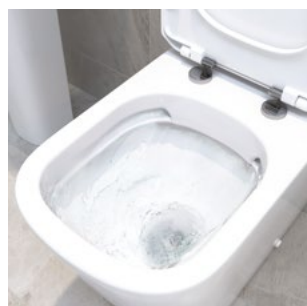

DIPP0256 **£75**

compatible with DIPTP0300, DIPTP0302, DIPTP0304

Rimless *the height of cleanliness*

Rimless WCs are easier to clean as they flush by propelling jets of water around the bowl without needing a rim.