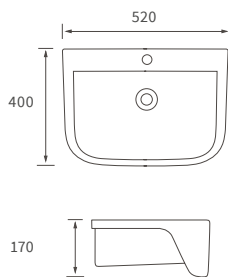

SEMI RECESSED BASIN

520 x 400mm