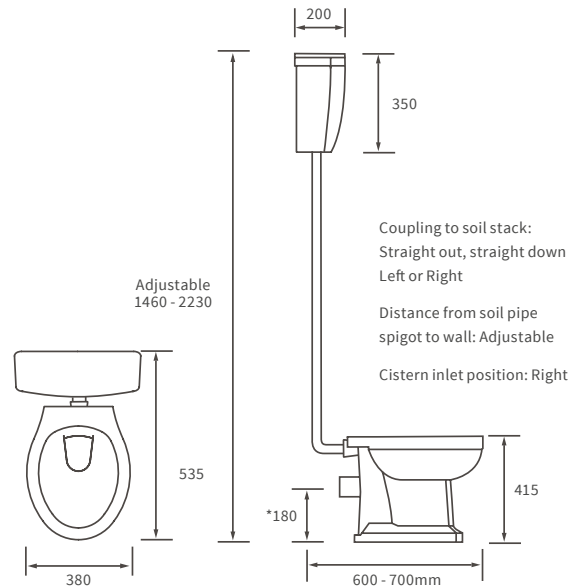

HIGH LEVEL PAN AND CISTERN

Coupling to soil stack:
Straight out, straight down
Left or Right
Distance from soil pipe
spigot to wall: Adjustable
Cistern inlet position: Right