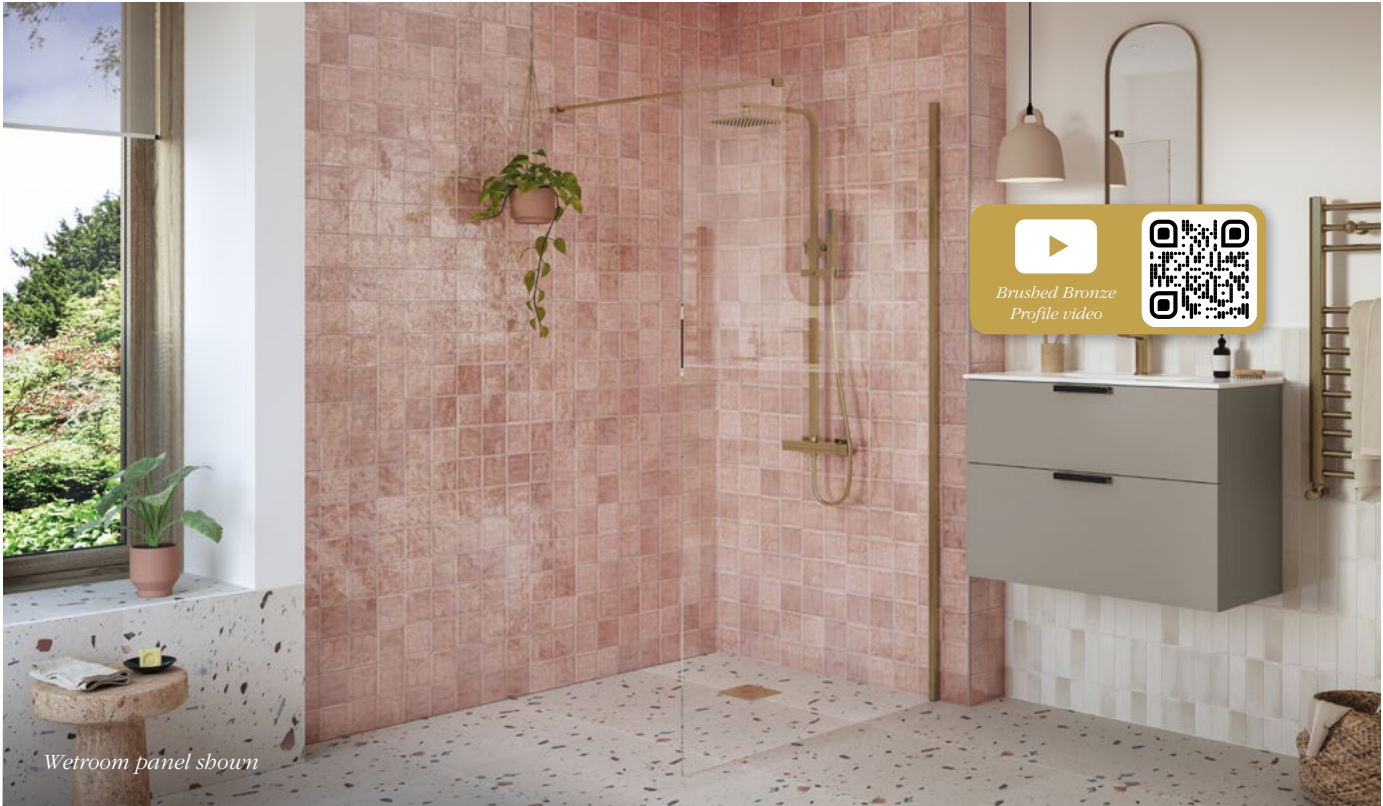

Creates a stunning centrepiece in any bathroom.

- 1950mm high
- Wetroom compatible
- 8mm toughened safety glass
- Adjustment for out of true walls
- Concealed fixings
- Easy Clean glass treatment
- Power shower compatible
- Approved

Can be installed directly onto a prepared floor in a wetroom or on a tray.