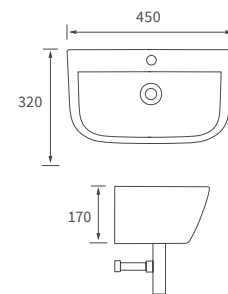

CLOAKROOM BASIN

450 x 320mm