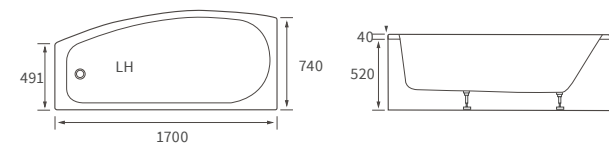

KISMET SINGLE END BATH LH AND RH

Capacity 170 litres

OCALA BATH

Capacity 190 litres

Easy access bath

1690 X 690MM WALK IN EASY ACCESS BATH

Capacity 200 litres

Back to wall baths