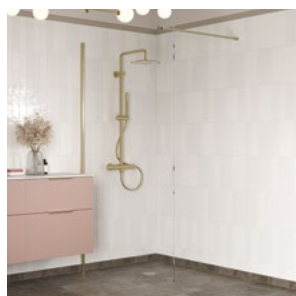

Wetroom Panel Clear Glass/ Brushed Brass

			True wall adjustments (min/max mm)
500mm	DIEWP5028	£235	480 - 500
700mm	DIEWP7020	£240	680 - 700
760mm	DIEWP7622	£247	740 - 760
800mm	DIEWP8050	£250	780 - 800
900mm	DIEWP9048	£260	880 - 900
1000mm	DIEWP1058	£280	980 - 1000
New 1100mm	DIEWP1112	£300	1080 - 1100
1200mm	DIEWP1246	£320	1180 - 1200
1400mm	DIEWP1418	£360	1380 - 1400

OPTIONAL SIDE PANEL

500mm	DIEWP5030	£250	480 - 500
700mm	DIEWP7022	£255	680 - 700
760mm	DIEWP7624	£260	740 - 760
800mm	DIEWP8052	£265	780 - 800
900mm	DIEWP9050	£275	880 - 900