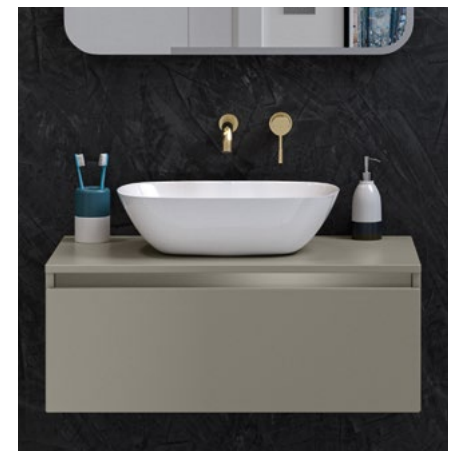

W810 x D460 x H10mm DIFW0338 **£235**

W1210 x D460 x H10mm DIFW0342 **£395**

3) Choose your washbowl

(from our selection on page 74-75)

Pictured with Layla washbowl.

Elements

Wall hung & floor standing furniture