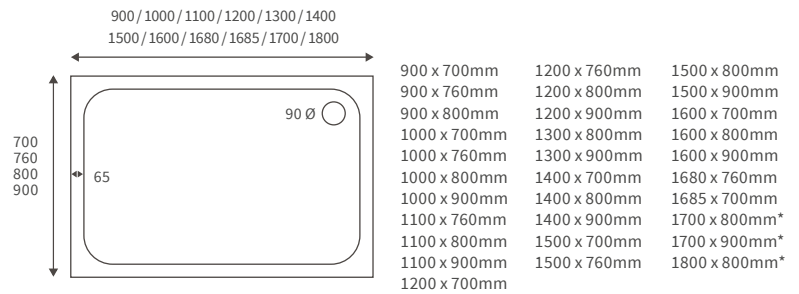

LOW PROFILE RECTANGULAR TRAYS