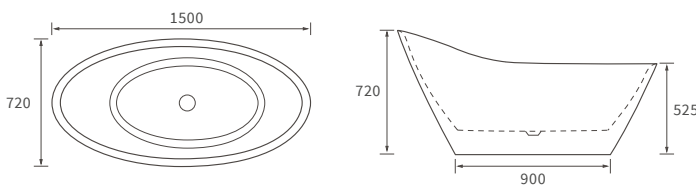

FARLEIGH FLOORSTANDING BATH

Capacity - 142 litres