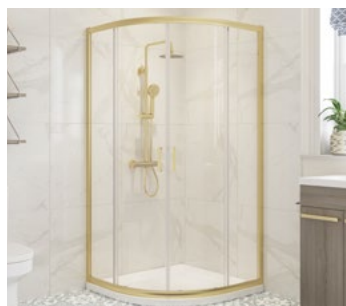

2 Door Quadrant Chrome

		True wall adjustments (min/max mm)		Door Opening (mm)
800mm	DIEQ8050	£353	770 - 790 x 770 x 790	450
900mm	DIEQ9086	£376	870 - 890 x 870 x 890	580

2 Door Quadrant Black

		True wall adjustments (min/max mm)		Door Opening (mm)
800mm	DIEQ8054	£431	770 - 790 x 770 x 790	450
900mm	DIEQ9090	£443	870 - 890 x 870 x 890	580

2 Door Quadrant Brushed Brass

		True wall adjustments (min/max mm)		Door Opening (mm)
800mm	DIEQ8058	£442	770 - 790 x 770 x 790	450
900mm	DIEQ9094	£454	870 - 890 x 870 x 890	580