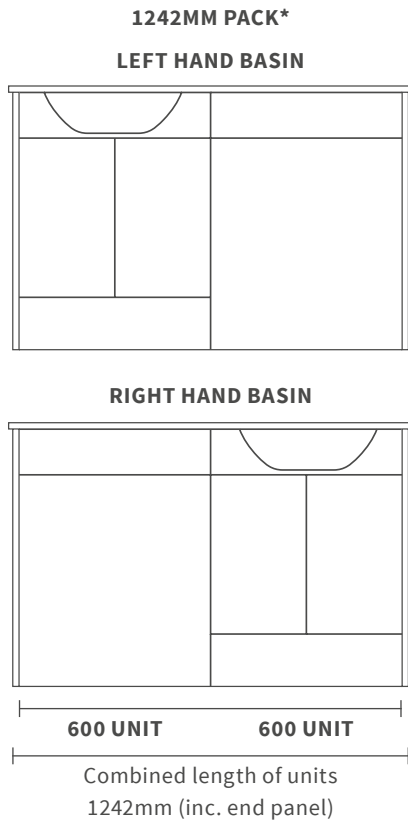

Fitted Furniture Useful information for integrated basin packs

*Pack includes one piece resin basin (1 tap hole), 600mm basin unit, 600mm WC unit, 2 end panels and plinth.

**Pack includes one piece resin basin (1 tap hole), 600mm basin unit, 300mm 3 drawer unit, 600mm WC unit, 2 end panels and plinth.

OR

Pack includes one piece resin basin (1 tap hole), 600mm basin unit, 300mm 1 door base unit, 600mm WC unit, 2 end panels and plinth.

(FOR BENITA)

Pack includes one piece resin basin (1 tap hole), 600mm basin unit, 300mm 1 door, 1 drawer unit, 600mm WC unit, 2 end panels and plinth.

OR

Pack includes one piece resin basin (1 tap hole), 600mm basin unit, 300mm 1 door base unit, 600mm WC unit, 2 end panels and plinth.

Texture

DESCRIPTION	MATT WHITE	MATT GRAPHITE GREY	PRICE
300mm 3 Drawer Unit	DIFT2366	DIFT2390	£625
300mm 1 Door Base Unit	DIFT2368	DIFT2392	£333
600mm 3 Drawer Unit	DIFT2372	DIFT2396	£712
600mm 2 Door Basin Unit	DIFT2374	DIFT2398	£436
300mm 2 Door Tall Unit	DIFT2376	DIFT2400	£641
600mm WC Unit	DIFT2382	DIFT2406	£369
2.4m Plinth (height 150mm)	DIFT2384	DIFT2408	£82
Base End Panel 330 x 900mm	DIFT2386	DIFT2410	£138
Tall End Panel 330 x 2200mm	DIFT2388	DIFT2412	£272
Over Handle 200mm Matt Black (Single)	DIFH0042		£32
Over Handle 200mm Brushed Brass (Single)	DIFH0044		£32
Over Handle 200mm Chrome (Single)	DIFH0046		£32
D Handle 330mm Matt Black (Single)	DIFH0050		£39
D Handle 330mm Brushed Brass (Single)	DIFH0048		£39
D Handle 170mm Matt Black (Single)	DIFH0066		£16
D Handle 170mm Brushed Brass (Single)	DIFH0064		£16