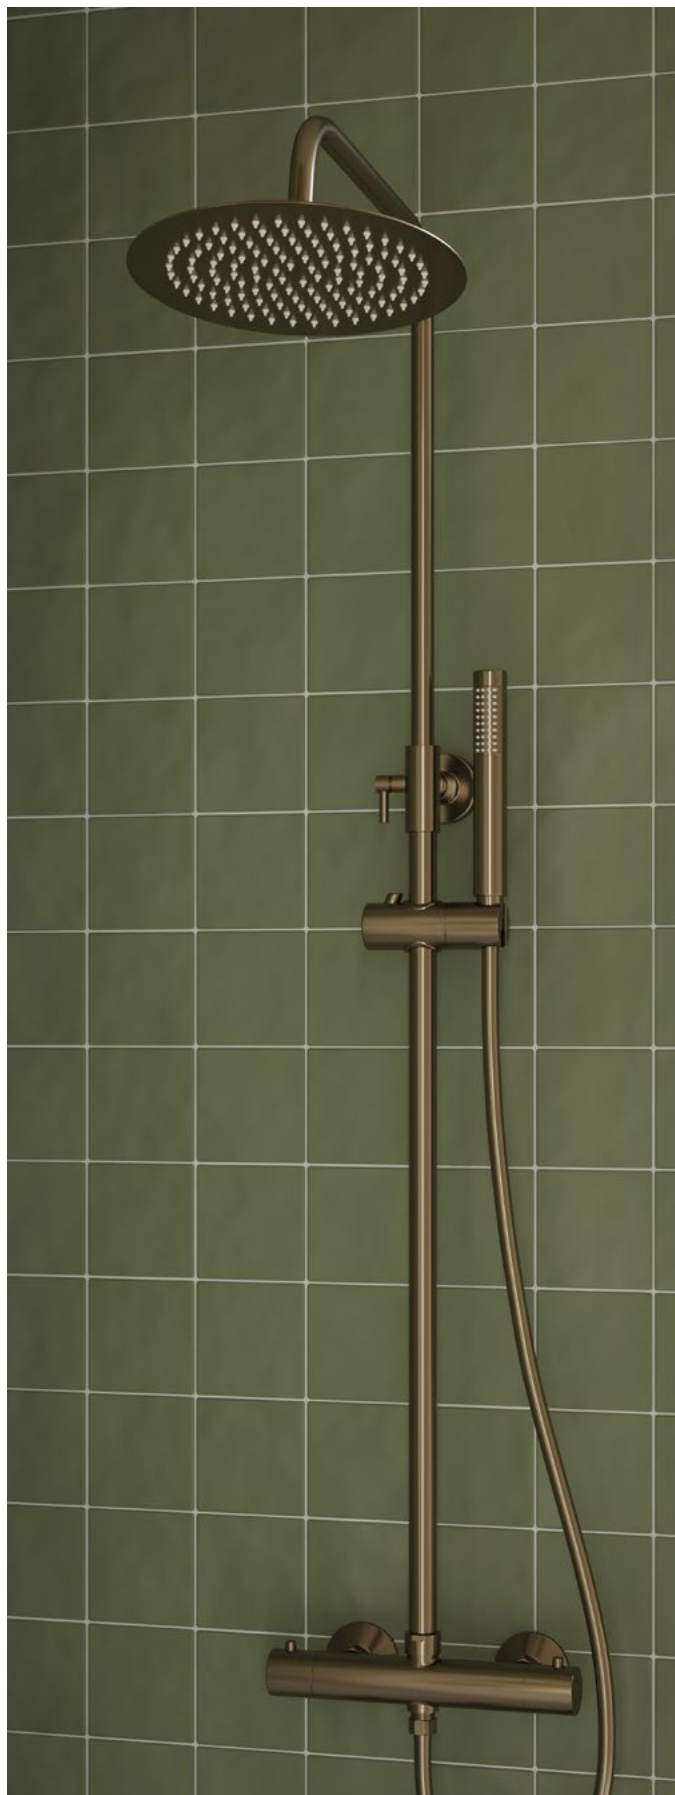

New

ROUND THERMOSTATIC BAR MIXER

with riser kit,
brushed bronze

DICM0752 **£386**

- Integrated diverter ceramic valve
- 1.5m hose
- Minimum pressure 0.5 bar

*See this shower
in your space*

Mixer showers

**ARGO COOL-TOUCH
THERMOSTATIC BAR
MIXER SHOWER**