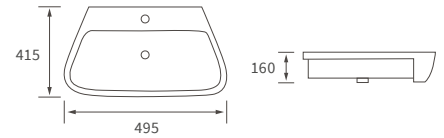

SEMI RECESSED BASIN

495 x 415mm