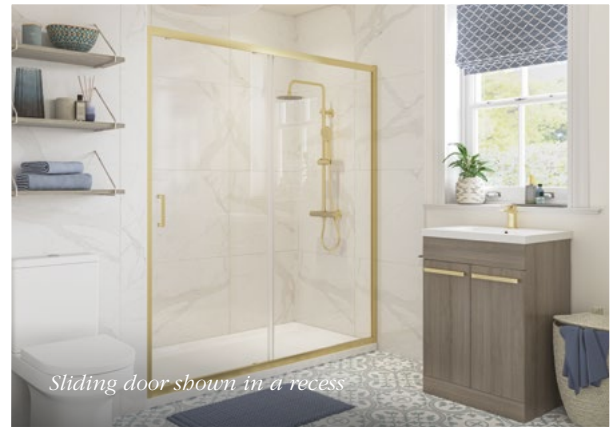

REFLEXION CLASSIX

- 1850mm high
- Concealed fixings
- Wetroom compatible
- Easy Clean glass treatment
- CE UKCA Approved
- 6mm toughened safety glass
- Power shower compatible
- Adjustment for out of true walls
- Quick release rollers

Sliding Door Brushed Brass Profile

Also available in a stunning brushed brass finish, allowing you to coordinate with other brass tones in your bathroom.