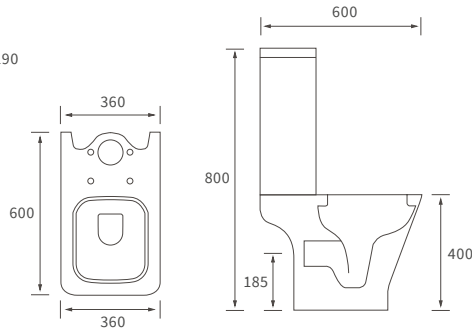

SEMI RECESSED BASIN

500 x 400mm

Cedarwood

BASIN WITH FULL PEDESTAL

560 x 450mm

CLOSE COUPLED PAN AND CISTERN

Open back

Coupling to soil stack:
 Straight out and straight down