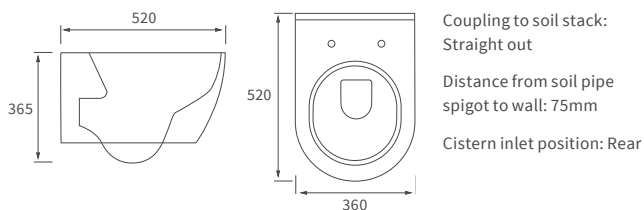

RIMLESS WALL HUNG PAN

Coupling to soil stack:
Straight out
Distance from soil pipe
spigot to wall: 75mm
Cistern inlet position: Rear