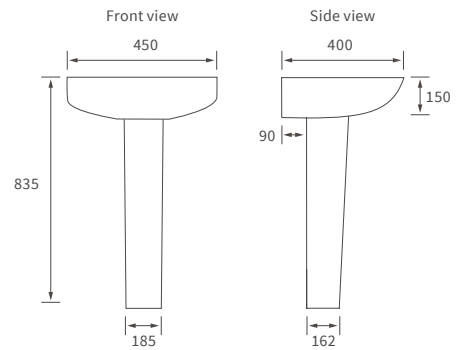

BASIN WITH FULL PEDESTAL

450 x 400mm

BASIN WITH SEMI PEDESTAL

450 x 400mm

SEMI RECESSED BASIN

500 x 390mm

CLOAKROOM BASIN

450 x 380mm