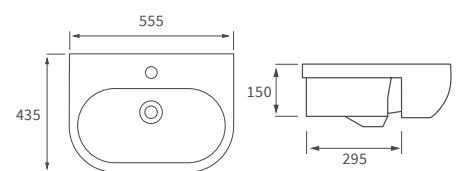

SEMI RECESSED BASIN

555 x 435mm