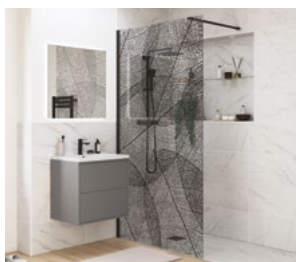

Wetroom Panel Black Leaf

			True wall adjustments (min/max mm)
1200mm	DIEWP1234	£805	1180 - 1200