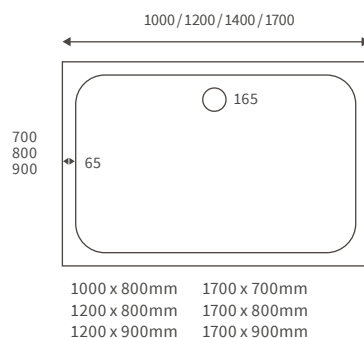

**ANTI-SLIP ULTRASLIM
RECTANGULAR TRAYS**