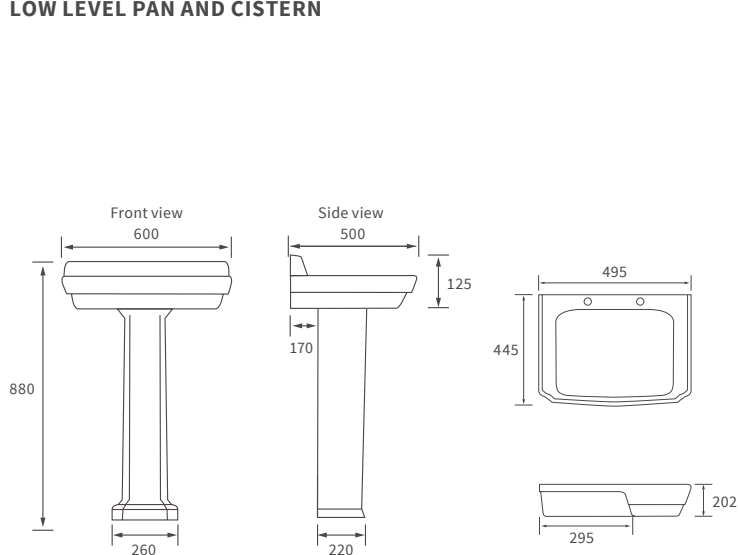

LOW LEVEL PAN AND CISTERN

BASIN WITH FULL PEDESTAL

600 x 500mm