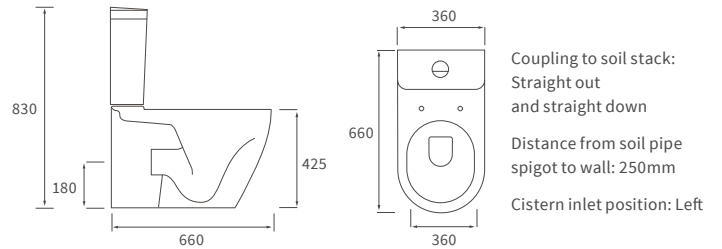

CLOSE COUPLED PAN AND CISTERN FULLY SHROUDED

Coupling to soil stack:
Straight out
and straight down
Distance from soil pipe
spigot to wall: 250mm
Cistern inlet position: Left