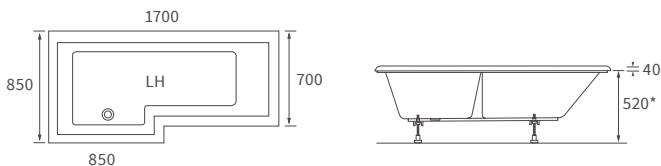

Shower baths

NAVARRE 1700 L SHAPE SHOWER BATH LH AND RH

Overall height including screen 2050mm. Capacity 180 litres

*520mm with acrylic panel, 480mm with wood panel