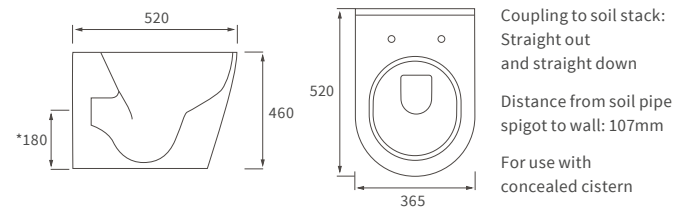

RIMLESS BACK TO WALL PAN COMFORT HEIGHT

Coupling to soil stack:
Straight out
and straight down
Distance from soil pipe
spigot to wall: 107mm
For use with
concealed cistern