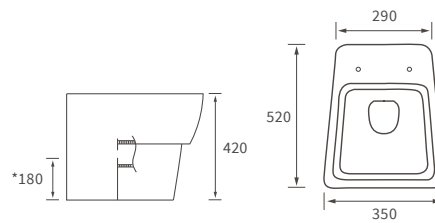

BACK TO WALL PAN

Coupling to soil stack: Straight out and straight down

Distance from soil pipe spigot to wall: 25mm

For use with concealed cistern

Not compatible with Lambra WC unit