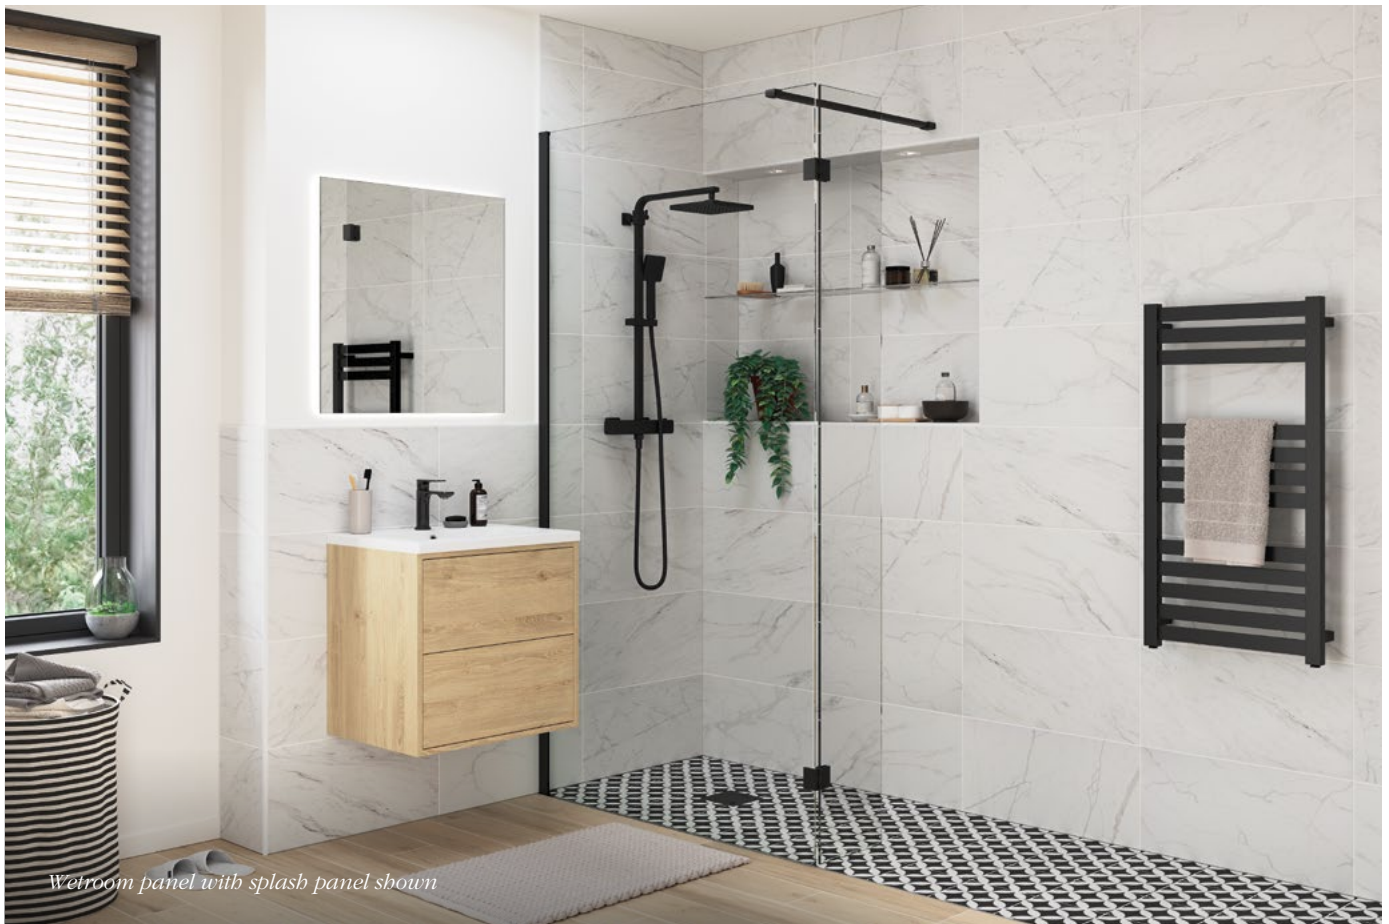

Can be installed directly onto a prepared floor in a wetroom or on a tray.