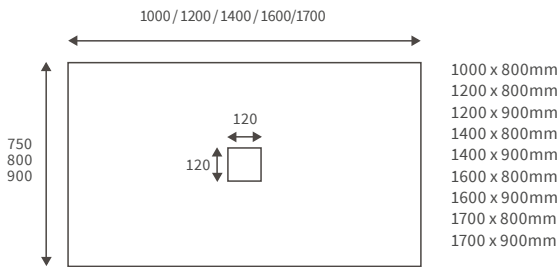

Slate Grey trays 25mm high

Linear trays 25mm high

RECTANGULAR TRAYS