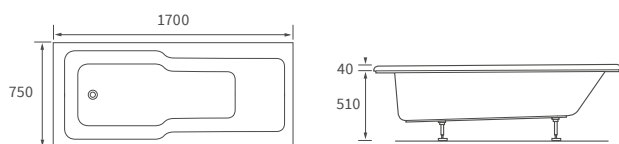

KISMET SINGLE END BATH LH AND RH

Capacity 170 litres

OCALA BATH

Capacity 190 litres

Easy access bath

1690 X 690MM WALK IN EASY ACCESS BATH

Capacity 200 litres

Back to wall baths