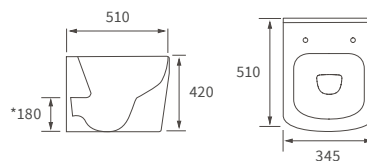

BACK TO WALL PAN SHORT PROJECTION

Back to Wall Pan Coupling to soil stack:
Straight out and straight down

Distance from soil pipe spigot to wall: 105mm

For use with concealed cistern