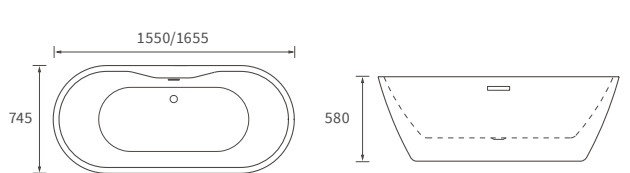

HARLESDEN FLOORSTANDING BATH

Capacity 1550 x 745 x 580mm - 200 litres

Capacity 1655 x 745 x 580mm - 220 litres