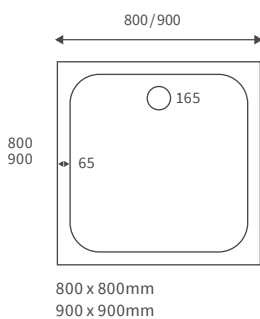

Anti-slip ultraslim trays 25mm high

**ANTI-SLIP ULTRASLIM
SQUARE TRAYS**