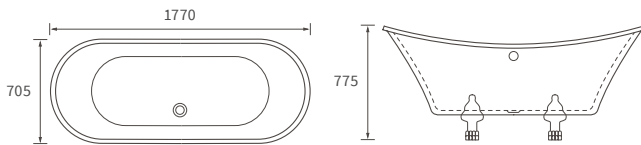

FAREHAM FLOORSTANDING BATH

Capacity 195 litres