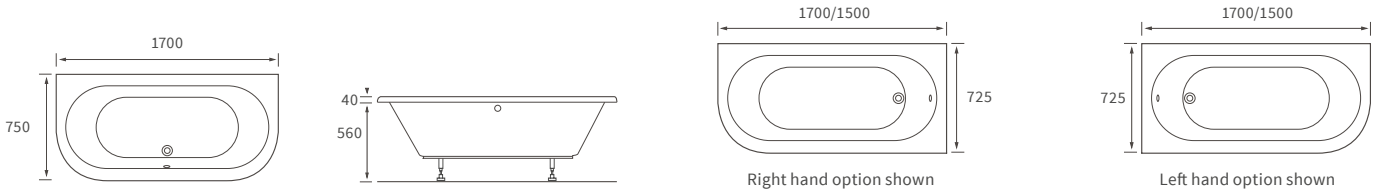

KISMET SINGLE END BATH LH AND RH

Capacity 170 litres

OCALA BATH

Capacity 190 litres

Easy access bath

1690 X 690MM WALK IN EASY ACCESS BATH

Capacity 200 litres

Back to wall baths