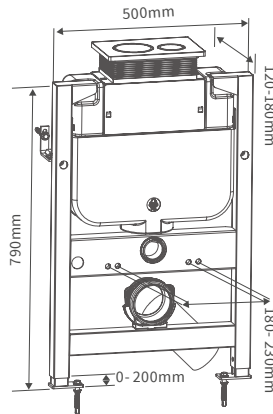

LOW HEIGHT WC FRAME
Incl. Cistern