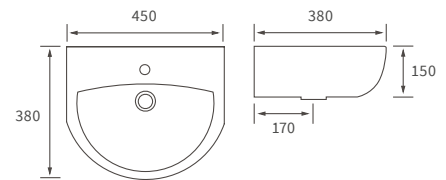

BASIN WITH FULL PEDESTAL

450 x 400mm

BASIN WITH SEMI PEDESTAL

450 x 400mm

SEMI RECESSED BASIN

500 x 390mm

CLOAKROOM BASIN

450 x 380mm