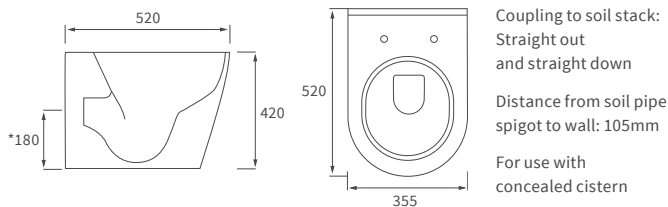

RIMLESS BACK TO WALL PAN

Coupling to soil stack:
Straight out
and straight down
Distance from soil pipe
spigot to wall: 105mm
For use with
concealed cistern