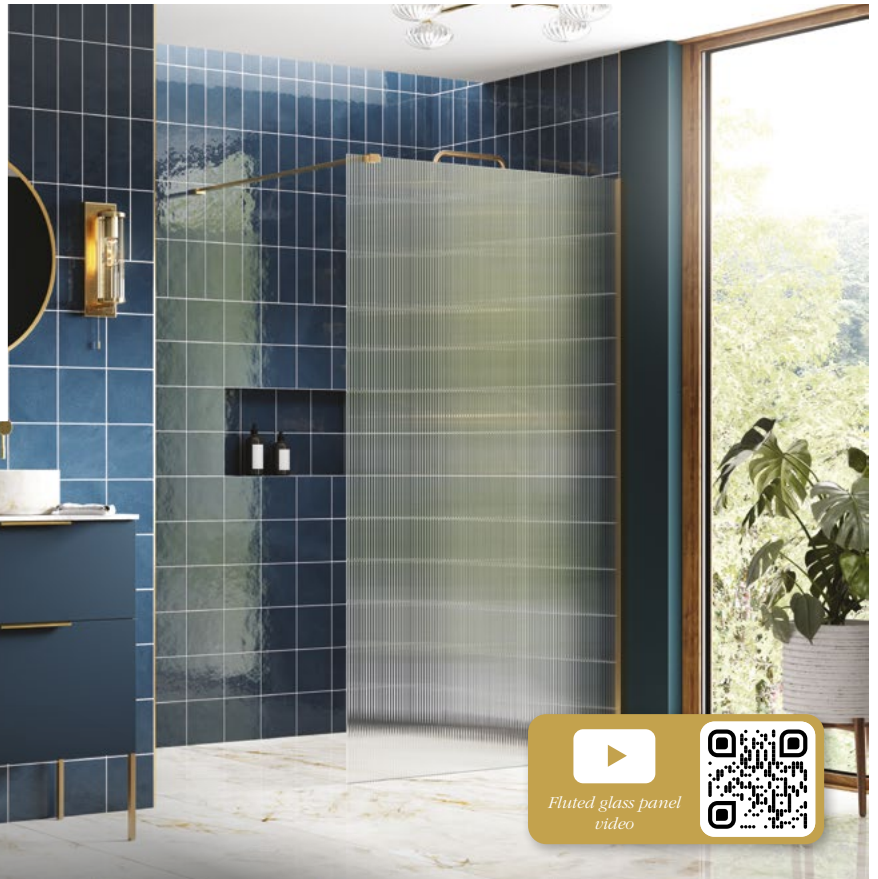

Wetroom Panels Fluted Glass, Brushed Brass Profile

Luxury wetroom panels with soft fluted glass and a stunning brushed brass profile.

1950mm high

Wetroom compatible

8mm toughened safety glass

Adjustment for out of true walls

Concealed fixings

Easy Clean glass treatment

Power shower compatible

Approved

Can be installed directly onto a prepared floor in a wetroom or on a tray.

Wetroom Panels Clear Glass, Brushed Brass Profile

Creates a stunning centrepiece in any bathroom.