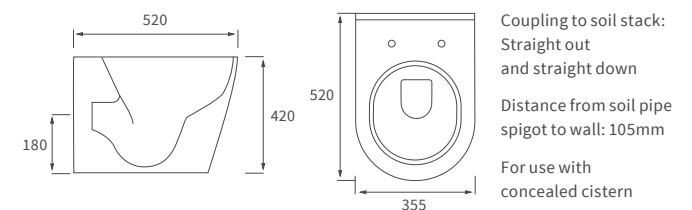

BACK TO WALL PAN

Coupling to soil stack:
Straight out
and straight down
Distance from soil pipe
spigot to wall: 105mm
For use with
concealed cistern

*180mm (+/-5mm).