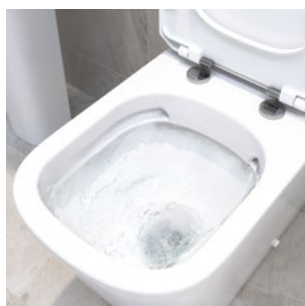

Rimless *the height of cleanliness*

Rimless WCs are easier to clean as they flush by propelling jets of water around the bowl without needing a rim.

They are highly efficient and can easily be incorporated into any bathroom and can be mixed perfectly with other products in the range.