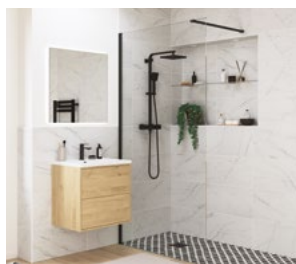

Wetroom Panel Clear Glass/ Black

			True wall adjustments (min/max mm)
500mm	DIEWP5024	£225	480 - 500
700mm	DIEWP7016	£230	680 - 700
760mm	DIEWP7618	£235	740 - 760
800mm	DIEWP8046	£240	780 - 800
900mm	DIEWP9044	£250	880 - 900
1000mm	DIEWP1056	£270	980 - 1000
New 1100mm	DIEWP1110	£290	1080 - 1100
1200mm	DIEWP1244	£310	1180 - 1200
1400mm	DIEWP1416	£350	1380 - 1400

OPTIONAL SIDE PANEL

500mm	DIEWP5026	£235	480 - 500
700mm	DIEWP7018	£240	680 - 700
760mm	DIEWP7620	£245	740 - 760
800mm	DIEWP8048	£250	780 - 800
900mm	DIEWP9046	£260	880 - 900