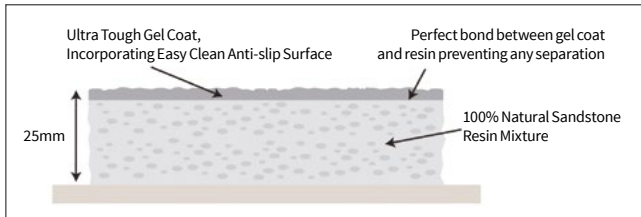

Ultrathin Anti-Slip *shower trays*

Reassurance for the whole family

ADJUSTABLE SQUARE WASTE COVER

EASY-FIT LEG SYSTEM

PERMANENT ANTI-SLIP

- Patent Protected unique surface built into the tray
- Market leading Anti-slip rating - almost twice the industry standard
- Lifetime Anti-slip guarantee. No need to reapply later
- Handmade in the UK
- 25mm ultra low profile - 100% natural stone resin
- Suitable for less-abled
- Dedicated high-flow, self cleaning vortex waste unit (30L per min)
- Easy to fit
- Suitable for hotels, commercial contracts and domestic applications