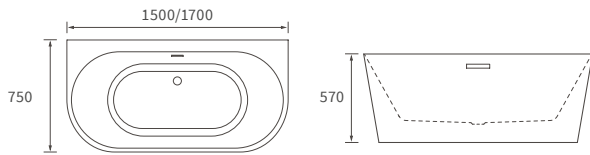

Freestanding baths

LINTON FLOORSTANDING BATH

Capacity 1500x750x570mm - 187 litres