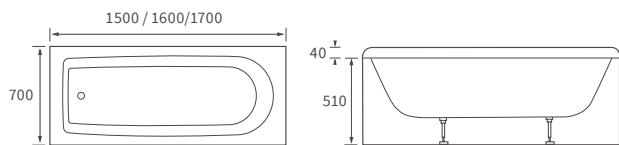

MIAMI SINGLE END BATH

Capacity 1500 x 700mm - 160 litres, 1600 x 700mm - 170 litres, 1700 x 700mm - 180 litres