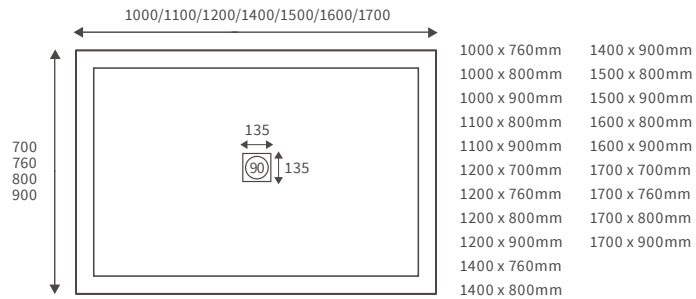

ULTRASLIM RECTANGULAR TRAYS