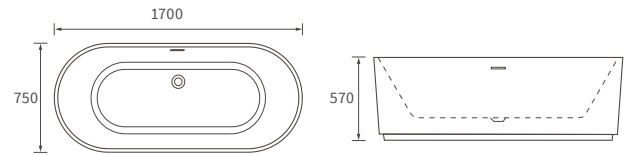

STRIATA FLOORSTANDING BATH

Capacity 260 litres