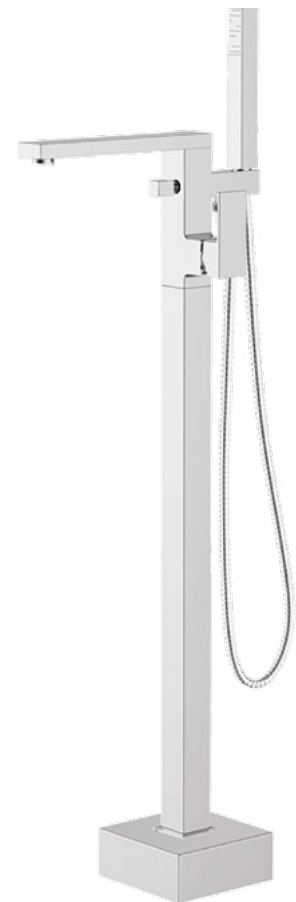

**FLOOR STANDING
BATH/SHOWER MIXER**
Min. 1.5 bar
DITB1106 **£511**

* 3 year guarantee on valves and 5 year on body and finish. 1 year on serviceable parts.