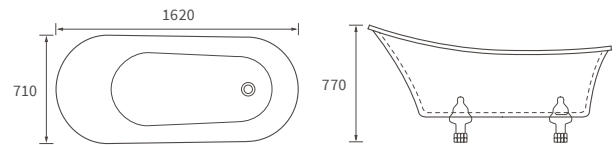

TIVERTON FLOORSTANDING BATH

Capacity 165 litres