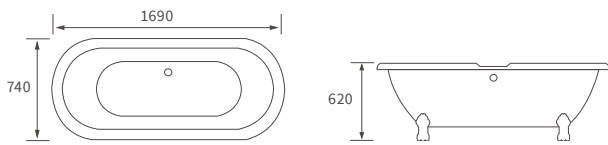

Freestanding baths

RICHMOND DOUBLE END BATH

Capacity 170 litres