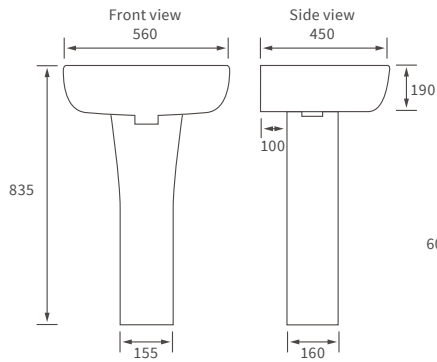

SEMI RECESSED BASIN

500 x 400mm

Cedarwood

BASIN WITH FULL PEDESTAL

560 x 450mm

CLOSE COUPLED PAN AND CISTERN

Open back

Coupling to soil stack:
 Straight out and straight down