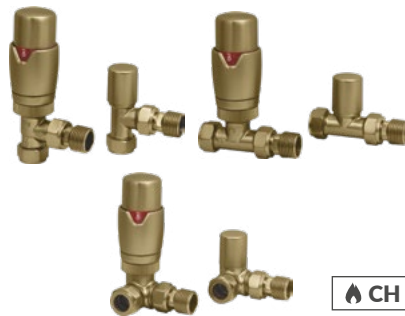

New

ROUND THERMOSTATIC RADIATOR VALVES - BRUSHED BRASS (PAIR)

Angled valves	DIRA0332	£65
Straight valves	DIRA0334	£65
Corner valves	DIRA0336	£70