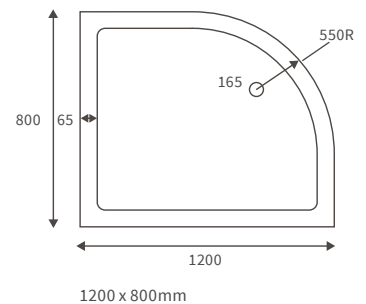

LINEAR TRAYS

Anti-slip ultraslim trays 25mm high

**ANTI-SLIP ULTRASLIM
 SQUARE TRAYS**

**ANTI-SLIP ULTRASLIM
 RECTANGULAR TRAYS**

**ANTI-SLIP ULTRASLIM
 QUADRANT TRAYS**

**ANTI-SLIP ULTRASLIM
 OFFSET QUADRANT TRAYS**