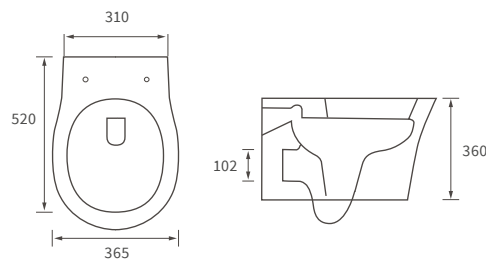

WALL HUNG PAN

Coupling to soil stack: Straight out and straight down

Distance from soil pipe spigot to wall: 75mm

For use with concealed cistern