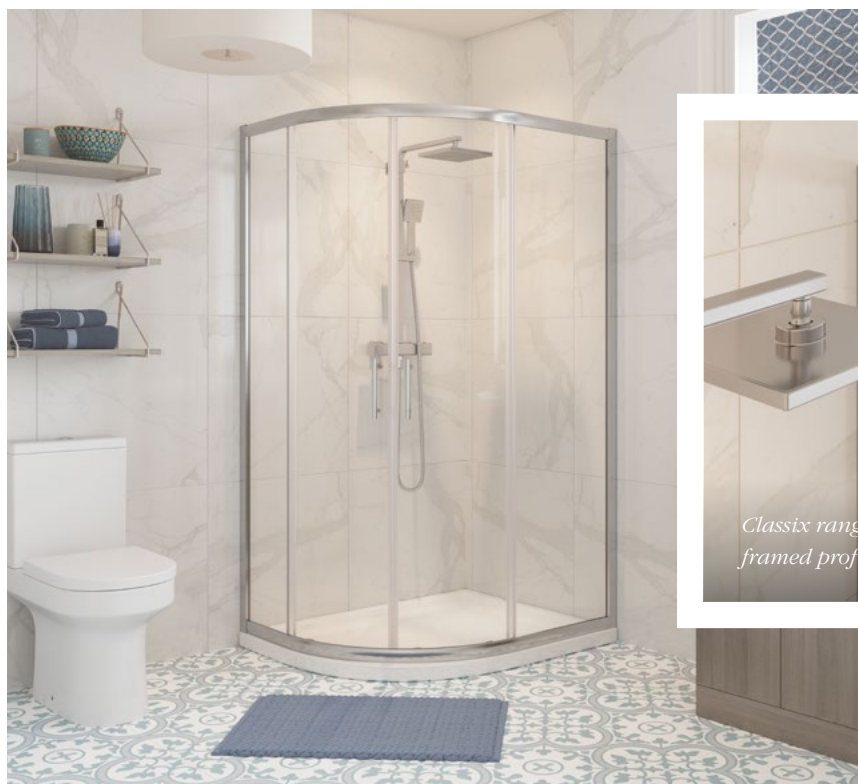

Browse our full range of complementing trays. Pages 210-215.