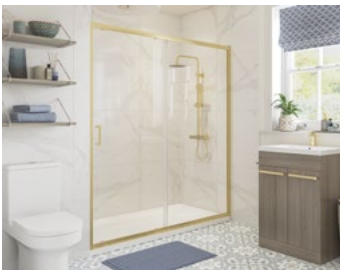

Sliding Door Brushed Brass

			True wall adjustments (min/max mm)		
			Corner Application	Recess Application	Door Opening (mm)
1000mm	DIES1034	£327	970 - 990	970 - 1010	390
1200mm	DIES1264	£378	1170 - 1190	1170 - 1210	490

OPTIONAL SIDE PANEL

760mm	DIED7644	£253	730 - 750
800mm	DIED8054	£263	770 - 790
900mm	DIED9050	£274	870 - 890