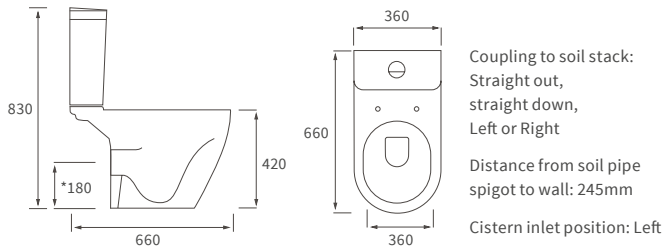

RIMLESS CLOSE COUPLED PAN AND CISTERN OPEN BACK

Coupling to soil stack:
Straight out,
straight down,
Left or Right
Distance from soil pipe
spigot to wall: 245mm
Cistern inlet position: Left