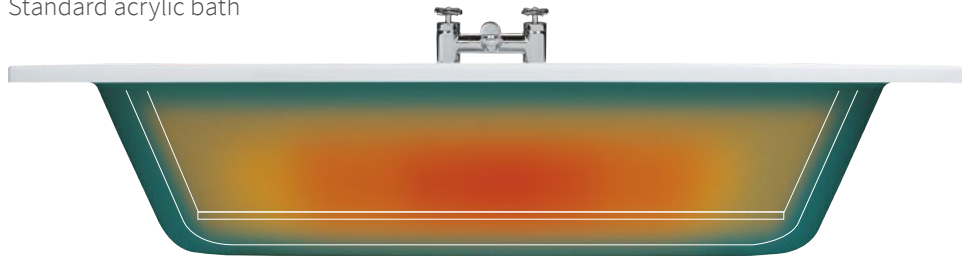

Supercast is a substantial reinforcement process for an acrylic bath.

This reinforcement process results in each bath being incredibly strong and hard-wearing. This gives you the reminiscent assurance of an old cast iron bath with the natural warmth and quality acrylic has.

Acrylic's unique properties make it ideal for manufacturing baths. Acrylic allows itself to be moulded into many shapes giving many possibilities for varied designs, an attribute that enables baths to be manufactured with design and function working in harmony. The natural gloss is cast all the way through the acrylic resulting in a product that is smooth and ever so easy to clean.

The intensive reinforcement processes and final (grey) 'flow coat' jacket to the entire underside of the bath adds strength and insulating properties. This keeps your bath water hotter for longer!

Standard acrylic bath