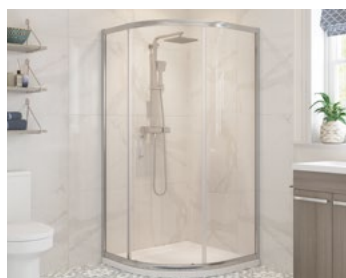

1 Door Quadrant

		True wall adjustments (min/max mm)		Door Opening (mm)
800mm	DIEQ8046	£423	770 - 790 x 770 - 790	435
900mm	DIEQ9082	£444	870 - 890 x 870 - 890	480