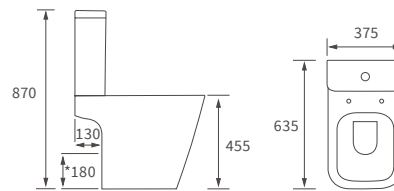

CLOSE COUPLED WC RIMLESS OPEN BACK COMFORT HEIGHT

Coupling to soil stack:
Straight out and
straight down and left
or right

Distance from soil pipe
spigot to wall: 205mm

Cistern inlet position:
Left