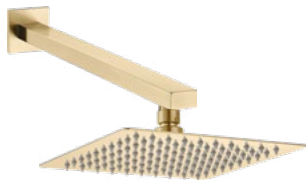

Mixer showers

**SQUARE
TWO OUTLET**
with riser/overhead kit,
brushed brass
DICMP0124 **£679**

- Two outlet thermostatic valve
- 200mm showerhead with brass arm
- Minimum pressure 0.1 bar