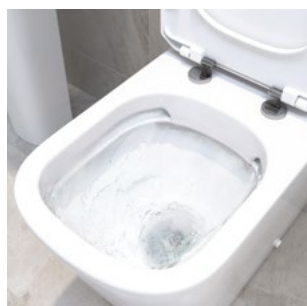

*Double semi recessed basins
look stunning on Benita units*

Rimless the height of cleanliness

Rimless WCs are easier to clean as they flush by propelling jets of water around the bowl without needing a rim.