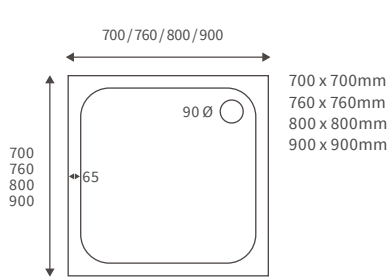

*Tray waste is in a central position on this size tray

Ultraslim trays 25mm high

ULTRASLIM SQUARE TRAY

ULTRASLIM RECTANGULAR TRAYS

ULTRASLIM QUADRANT TRAY

ULTRASLIM OFFSET QUADRANT TRAY

Low profile trays 45mm high