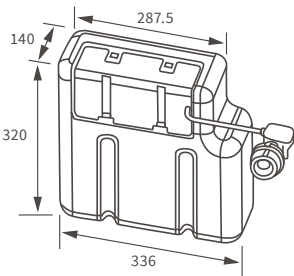

Concealed cisterns

CONCEALED CISTERN - SIDE INLET
DIPC0130 Side inlet