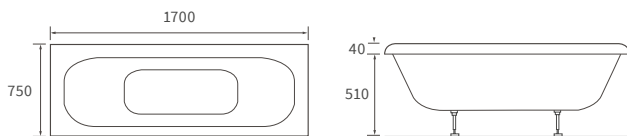

Double end baths

MALONE LUXURY DOUBLE END BATH

Capacity 225 litres