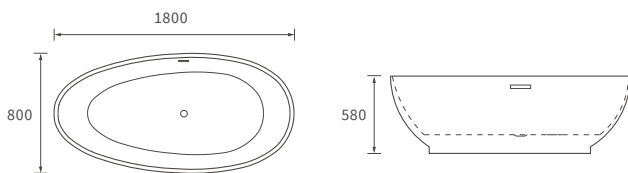

EDMONTON FLOORSTANDING BATH

Capacity 207 litres