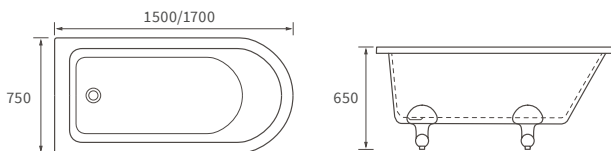

CLEVEDON FLOORSTANDING BATH

W1500 capacity 220 litres

W1700 capacity 260 litres