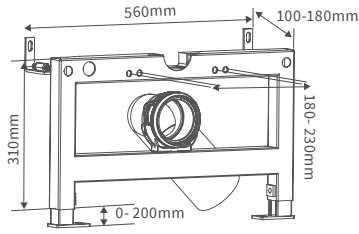

Wall hung frames, concealed cisterns & flush plates

LOW HEIGHT WC FRAME
Incl. Cistern

Concealed cisterns