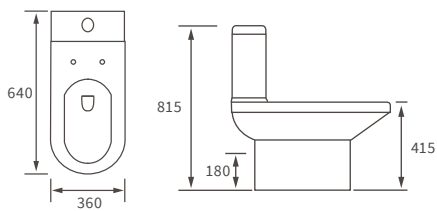

CLOSE COUPLED RIMLESS PAN AND CISTERN

Coupling to soil stack:
Straight out, straight down, Left or Right

Distance from soil pipe spigot to wall: 170mm

Cistern inlet position: Right