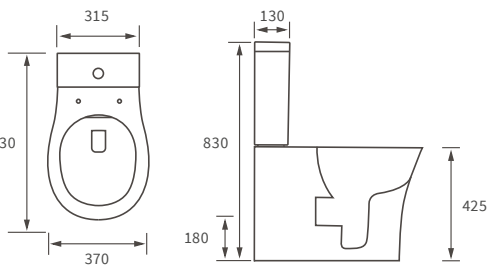

FULLY SHROUDED PAN AND CISTERN

Fully Shrouded

Coupling to soil stack: Straight out and straight down

Distance from soil pipe spigot to wall: 194mm

Cistern inlet position: Right