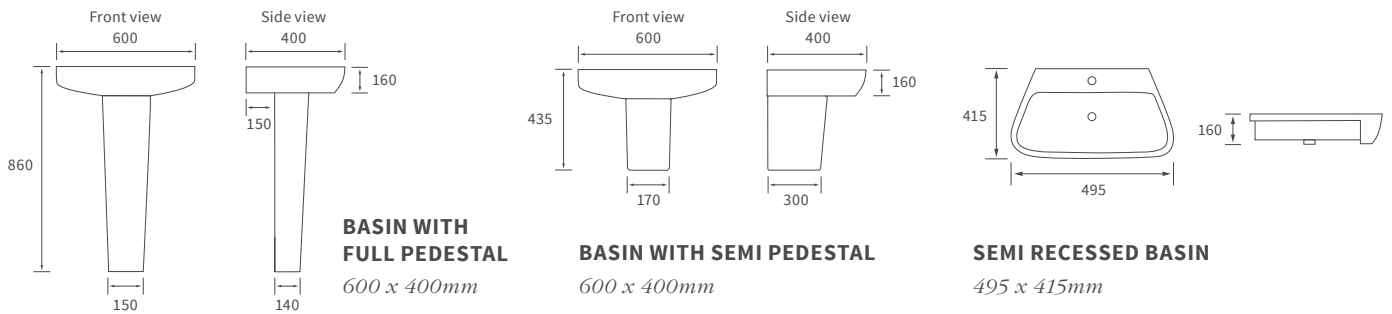

Tilia

CLOSE COUPLED WC RIMLESS COMFORT HEIGHT FULLY SHROUDED

Coupling to soil stack:
Straight out
and straight down

Distance from soil pipe
spigot to wall: 205mm

Cistern inlet position:
Left