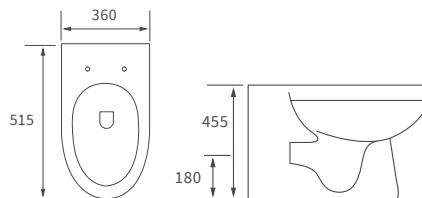

BACK TO WALL RIMLESS PAN COMFORT HEIGHT

Coupling to soil stack:
Straight out, straight down

Distance from soil pipe spigot to wall: 110mm

For use with concealed cistern

Not compatible with Lambra or Vista WC units