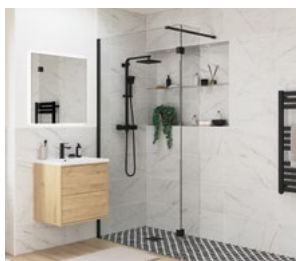

Optional Wetroom 8mm Splash Panel† Black*

300mm	DIEWP3004	£185

† Rotates 90° inwards and 90° outwards.

* Designed to control splashing in your bathroom. Clear glass only, not compatible with our fluted glass, leaf design & framed panels.