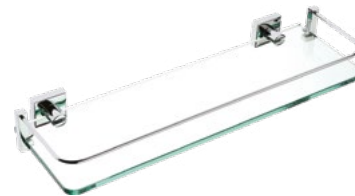

GLASS SHELF
W400 x H700 x D135mm
DIAC0136 **£245**
Brass construction & 8mm glass

Vitti

Chrome & White

Premium Quality

TOILET ROLL HOLDER
W220 x H90 x D48mm
DIAC0092 **£125**
Brass construction

ROBE HOOK
W50 x H50 x D60mm
DIAC0090 **£75**
Brass construction