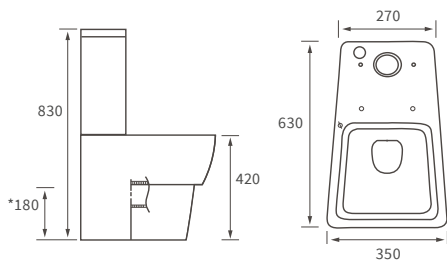

CLOSE COUPLED PAN AND CISTERN

Coupling to soil stack: Straight out and straight down

Distance from soil pipe spigot to wall: 225mm

Cistern inlet position: Left