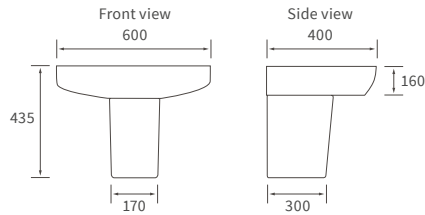

BASIN WITH SEMI PEDESTAL

600 x 400mm