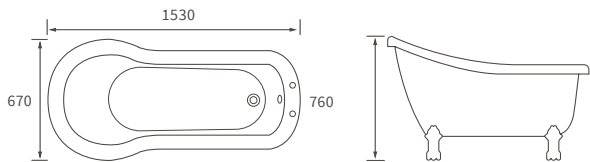

BAYSWATER BATH

Capacity 1530 x 670 x 760mm - 147 litres