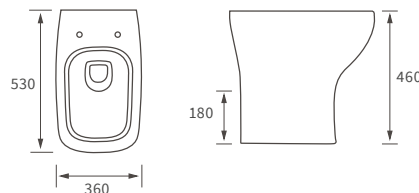

BTW RIMLESS & COMFORT HEIGHT PAN

Coupling to soil stack: Straight out and straight down

Distance from soil pipe spigot to wall: 30mm

For use with concealed cistern

*180mm (+/-5mm).