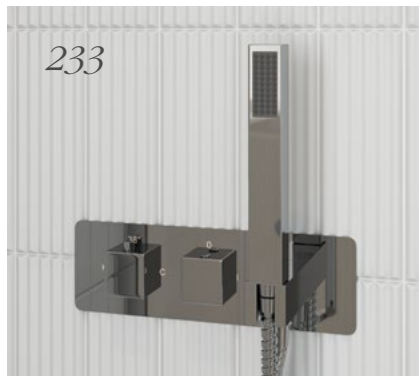

Refresh with our
shower
collection
216-243

Choose a mixer shower that connects to the hot and cold water supplies and then mixes the water inside the shower to your selected temperature.

Mixer showers normally deliver a higher flow rate than electric showers and are often thermostatic to protect against scalding. Ideal for homes with readily available hot water. You can also add a pump if required to boost the flow from a gravity fed system.

Alternatively, electric showers connect to the cold water main supply. A heating element inside the unit heats up the water as it passes through. It doesn't rely on stored water and provides instant hot water on demand.

- **218-225** Vema showers
- **226-239** Mixer showers
- **240-241** Triton mixer showers
- **242-243** Triton electric showers
- **243** Triton power showers