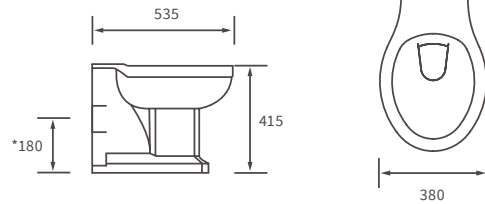

BACK TO WALL PAN

Coupling to soil stack: Straight out and straight down
Distance from soil pipe spigot to wall: 100mm
For use with concealed cistern