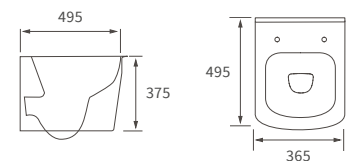

WALL HUNG PAN

Coupling to soil stack: Straight out

Distance from soil pipe spigot to wall: 60mm