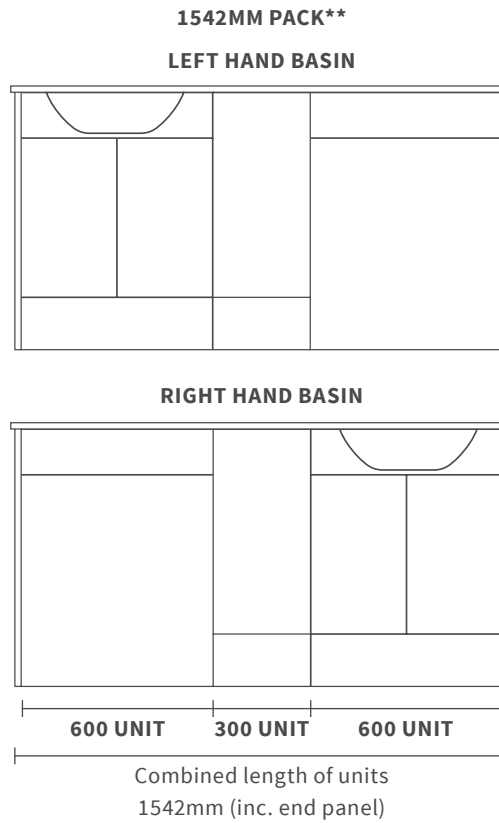

Fitted Furniture Useful information for integrated basin packs

*Pack includes one piece resin basin (1 tap hole), 600mm basin unit, 600mm WC unit, 2 end panels and plinth.

**Pack includes one piece resin basin (1 tap hole), 600mm basin unit, 300mm 3 drawer unit, 600mm WC unit, 2 end panels and plinth.

OR

Pack includes one piece resin basin (1 tap hole), 600mm basin unit, 300mm 1 door base unit, 600mm WC unit, 2 end panels and plinth.

(FOR BENITA)

Pack includes one piece resin basin (1 tap hole), 600mm basin unit, 300mm 1 door, 1 drawer unit, 600mm WC unit, 2 end panels and plinth.

OR

Pack includes one piece resin basin (1 tap hole), 600mm basin unit, 300mm 1 door base unit, 600mm WC unit, 2 end panels and plinth.

Texture

DESCRIPTION	MATT WHITE	MATT GRAPHITE GREY	PRICE
300mm 3 Drawer Unit	DIFT2366	DIFT2390	£625
300mm 1 Door Base Unit	DIFT2368	DIFT2392	£333
600mm 3 Drawer Unit	DIFT2372	DIFT2396	£712
600mm 2 Door Basin Unit	DIFT2374	DIFT2398	£436
300mm 2 Door Tall Unit	DIFT2376	DIFT2400	£641
600mm WC Unit	DIFT2382	DIFT2406	£369
2.4m Plinth (height 150mm)	DIFT2384	DIFT2408	£82
Base End Panel 330 x 900mm	DIFT2386	DIFT2410	£138
Tall End Panel 330 x 2200mm	DIFT2388	DIFT2412	£272
Over Handle 200mm Matt Black (Single)	DIFH0042		£32
Over Handle 200mm Brushed Brass (Single)	DIFH0044		£32
Over Handle 200mm Chrome (Single)	DIFH0046		£32
D Handle 330mm Matt Black (Single)	DIFH0050		£39
D Handle 330mm Brushed Brass (Single)	DIFH0048		£39
D Handle 170mm Matt Black (Single)	DIFH0066		£16
D Handle 170mm Brushed Brass (Single)	DIFH0064		£16