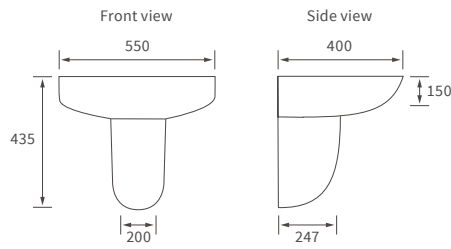

Tuscany

550 x 400mm

550 x 400mm

450 x 400mm

450 x 400mm

SEMI RECESSED BASIN

500 x 390mm

CLOAKROOM BASIN

450 x 380mm

Coupling to soil stack: Straight out, straight down, Left or Right

Distance from soil pipe spigot to wall: 100mm

Cistern inlet position: Left

Coupling to soil stack: Straight out and straight down

Distance from soil pipe spigot to wall: 100mm

For use with concealed cistern