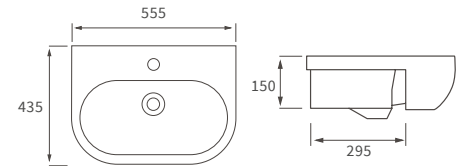

Cilantro

Coupling to soil stack:
Straight out
and straight down
Distance from soil pipe
spigot to wall: 250mm
Cistern inlet position: Left

Coupling to soil stack:
Straight out
and straight down
Distance from soil pipe
spigot to wall: 235mm
Cistern inlet position: Left

Coupling to soil stack:
Straight out,
straight down,
Left or Right
Distance from soil pipe
spigot to wall: 245mm
Cistern inlet position: Left

Coupling to soil stack:
Straight out
and straight down
Distance from soil pipe
spigot to wall: 250mm
Cistern inlet position: Left

Coupling to soil stack:
Straight out
and straight down
Distance from soil pipe
spigot to wall: 105mm
For use with
concealed cistern

Coupling to soil stack:
Straight out
and straight down
Distance from soil pipe
spigot to wall: 107mm
For use with
concealed cistern

Coupling to soil stack:
Straight out
Distance from soil pipe
spigot to wall: 75mm
Cistern inlet position: Rear

Coupling to soil stack:
Straight out
and straight down
Distance from soil pipe
spigot to wall: 105mm
For use with
concealed cistern

*180mm (+/-5mm).