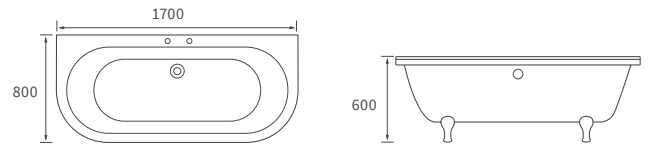

FINCHLEY BATH

Capacity 182 litres