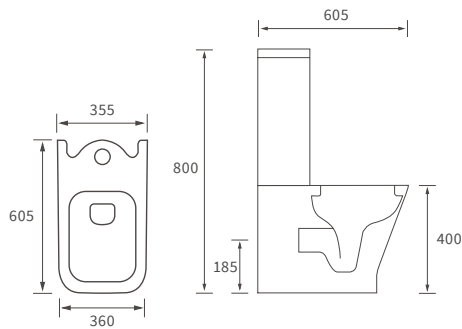

CLOSE COUPLED PAN AND CISTERN

Fully Shrouded

Coupling to soil stack:
Straight out and straight down

Distance from soil pipe spigot to wall: 164mm

Cistern inlet position: Left