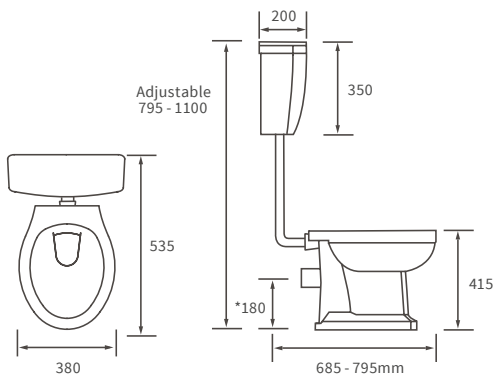

Coupling to soil stack:
Straight out, straight down, Left or Right
Distance from soil pipe spigot to wall: Adjustable
Cistern inlet position: Left