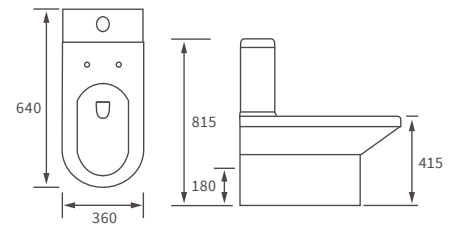

CLOSE COUPLED RIMLESS PAN AND CISTERN FULLY SHROUDED

Coupling to soil stack:
Straight out, straight down

Distance from soil pipe spigot to wall: 180mm

Cistern inlet position: Right