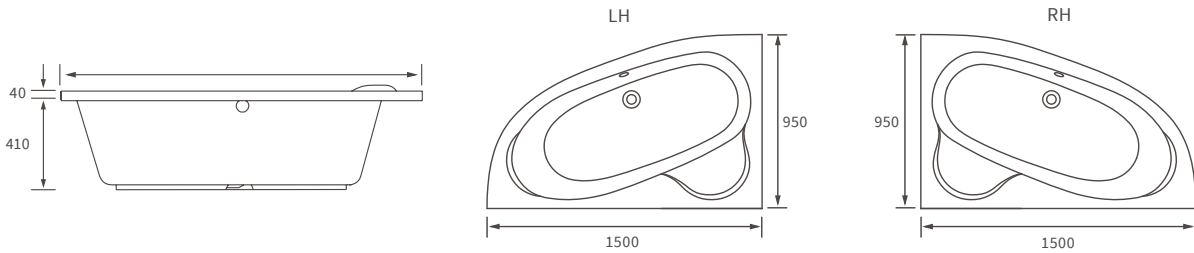

Corner baths

MIRAMAR CORNER BATH LH AND RH

Capacity 180 litres