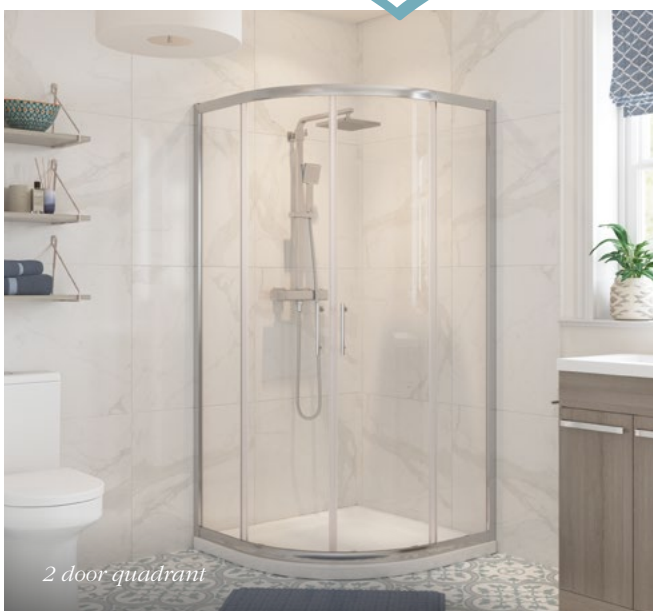

2 Door Quadrant

2 door quadrant