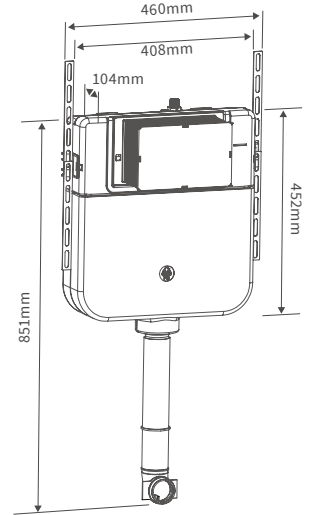

Wall hung frames, concealed cisterns & flush plates

LOW HEIGHT WC FRAME
Height including pipe 762mm

WALL HUNG WC FRAME
Excl. Cistern

LOW HEIGHT WC FRAME
Incl. Cistern

WALL HUNG WC FRAME
Incl. Cistern

ROUND FLUSHPLATE