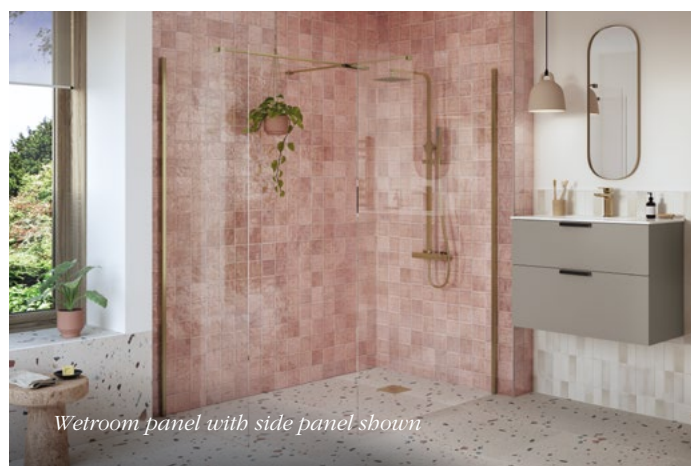

Creates a stunning centrepiece in any bathroom.

- 1950mm high
- Wetroom compatible
- 8mm toughened safety glass
- Adjustment for out of true walls
- Concealed fixings
- Easy Clean glass treatment
- Power shower compatible
- Approved

Can be installed directly onto a prepared floor in a wetroom or on a tray.