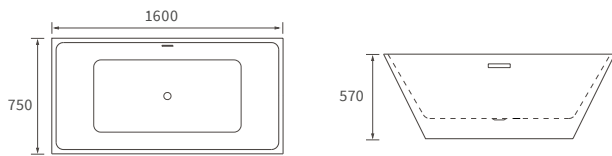

HOXTON FLOORSTANDING BATH

Capacity 215 litres