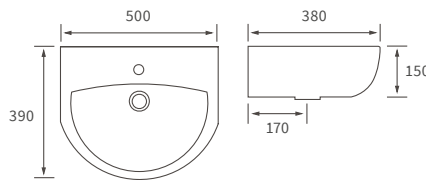

BASIN WITH FULL PEDESTAL

450 x 400mm

BASIN WITH SEMI PEDESTAL

450 x 400mm

SEMI RECESSED BASIN

500 x 390mm

CLOAKROOM BASIN

450 x 380mm