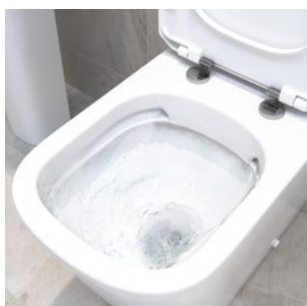

OVERFLOW RINGS

MATT BLACK	DIAC0202	£16
BRUSHED BRASS	DIAC0200	£16
WHITE	DIAC0212	£16

SOFT CLOSE TOILET SEAT

DISA0116 **£75**

Rimless the height of cleanliness

Rimless WCs are easier to clean as they flush by propelling jets of water around the bowl without needing a rim.