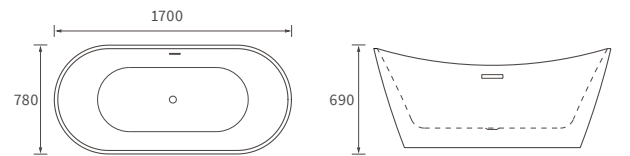

BELMONT FLOORSTANDING BATH

Capacity 245 litres