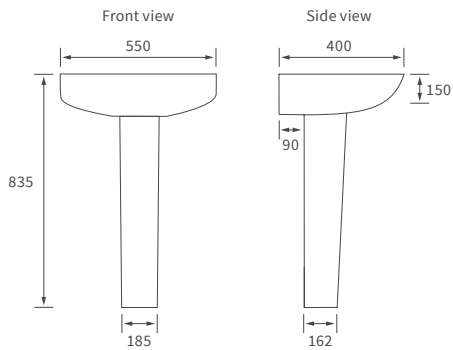

BASIN WITH SEMI PEDESTAL

Tuscany

BASIN WITH FULL PEDESTAL

550 x 400mm