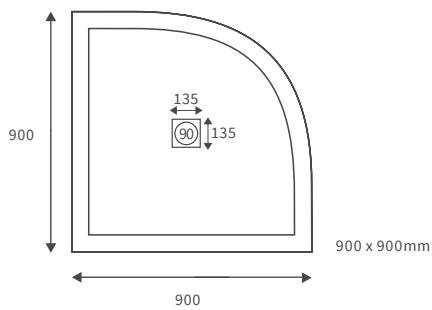

*Tray waste is in a central position on this size tray

Ultraslim trays 25mm high

ULTRASLIM SQUARE TRAY

ULTRASLIM RECTANGULAR TRAYS

ULTRASLIM QUADRANT TRAY

ULTRASLIM OFFSET QUADRANT TRAY

Low profile trays 45mm high