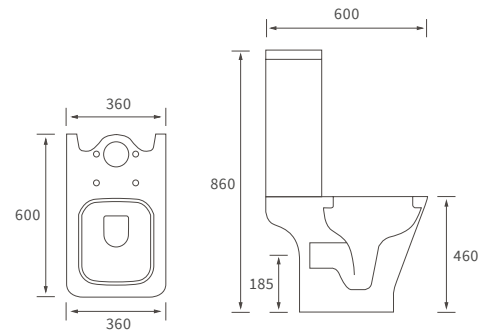

CLOSE COUPLED RIMLESS & COMFORT HEIGHT PAN AND CISTERN

Open back

Coupling to soil stack:
Straight out and straight down

Distance from soil pipe spigot to wall: 155mm

Cistern inlet position: Left