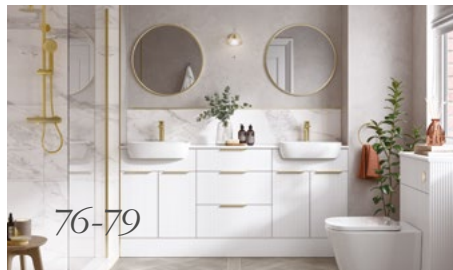

6-99

Modular furniture

Modular furniture has individual units that can be fitted anywhere in your bathroom space to create a bespoke look.

- | | | | |
|--------------|---------------------|--------------|---------------------------|
| 8-13 | Push furniture | 46-51 | Mayfair furniture |
| 14-19 | Ligne furniture | 52-55 | Carino furniture |
| 20-23 | Contrast furniture | 56-59 | Elements furniture |
| 24-27 | Lambra furniture | 60-61 | Kuba furniture New |
| 28-31 | Gatsby furniture | 62-67 | Volta furniture |
| 32-35 | Align furniture | 68-71 | Venosa furniture |
| 36-41 | Statement furniture | 72-73 | Vista furniture |
| 42-45 | Natural furniture | 74-75 | Washbowls |