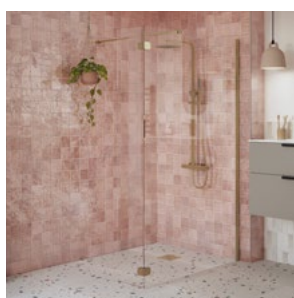

Optional Wetroom 8mm Splash Panel† Brushed Bronze*

300mm	DIEWP3008	£199

† Rotates 90° inwards and 90° outwards.

* Designed to control splashing in your bathroom. Clear glass only, not compatible with our fluted glass panels.