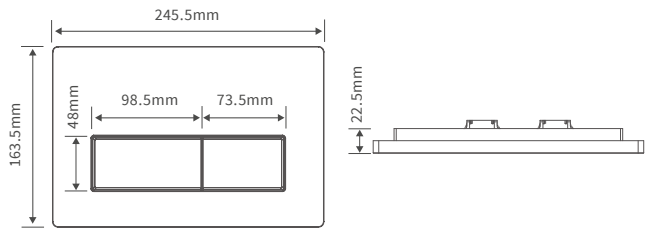

SQUARE FLUSHPLATE