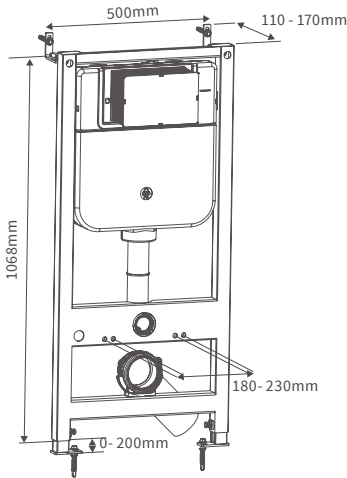

Wall hung frames, concealed cisterns & flush plates

LOW HEIGHT WC FRAME
Height including pipe 762mm

WALL HUNG WC FRAME
Excl. Cistern

LOW HEIGHT WC FRAME
Incl. Cistern

WALL HUNG WC FRAME
Incl. Cistern

ROUND FLUSHPLATE