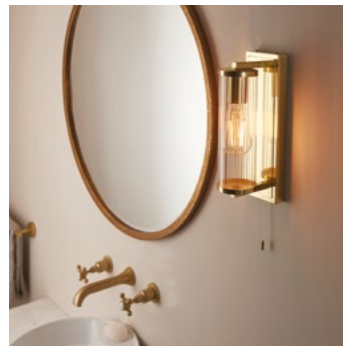

ANGEL BRUSHED BRASS WALL LIGHT

- Satin brass effect metalwork with clear ribbed glass diffuser
- Easy reach on/off pull cord switch
- IP44 suitable for use in bathroom zone 2
- Perfect for use with G9 LED lamps DIFL0128 (not included)

DIFL0100 **£85**

DIANA BRUSHED BRASS WALL LIGHT

- Satin brass effect metalwork with clear ribbed glass diffuser
- Easy reach on/off pull cord switch
- IP44 suitable for use in bathroom zone 2
- Perfect for use with E27 LED filament bulb DIFL0126 (not included)

DIFL0112 **£145**