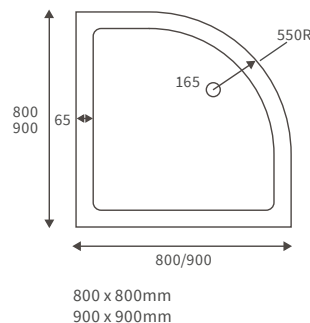

LINEAR TRAYS

Anti-slip ultraslim trays 25mm high

**ANTI-SLIP ULTRASLIM
 SQUARE TRAYS**

**ANTI-SLIP ULTRASLIM
 RECTANGULAR TRAYS**

**ANTI-SLIP ULTRASLIM
 QUADRANT TRAYS**

**ANTI-SLIP ULTRASLIM
 OFFSET QUADRANT TRAYS**