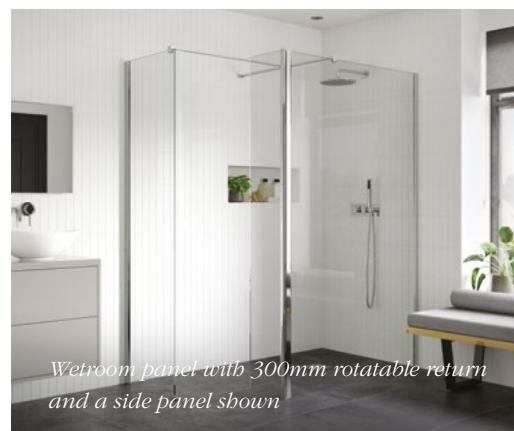

Our minimalist design walk-in enclosure, with the addition of either a 300mm rotating panel with full hinge or a 300mm splash panel, both designed to control splashes in your bathroom.

Wetroom panel with 300mm rotatable return shown