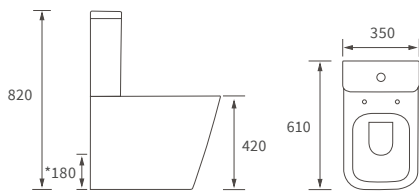

CLOSE COUPLED WC RIMLESS FULLY SHROUDED SHORT PROJECTION

Coupling to soil stack:
Straight out
and straight down

Distance from soil pipe
spigot to wall: 205mm

Cistern inlet position:
Left