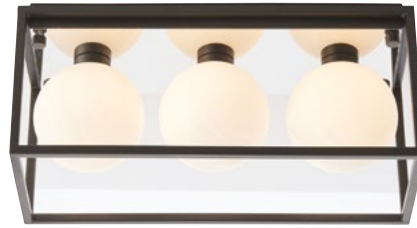

Matt Black Lighting

BOX FRAME MATT BLACK CEILING LIGHT

- Matt black with matt white glass shades
- Flush design suitable for low ceilings
- Dimmable
- IP44 suitable for use in bathroom zone 2
- Perfect for use with G9 LED lamps DIFL0128 (not included)

DIFL0102 **£190**

GLOBE MATT BLACK CEILING LIGHT

- Matt black with matt white glass shades
- Semi flush design
- Dimmable
- IP44 suitable for use in bathroom zone 2
- Perfect for use with G9 LED lamps DIFL0128 (not included)

DIFL0104 **£175**