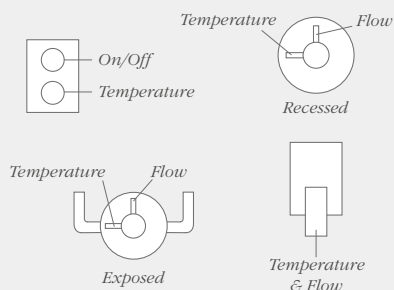

Mixer showers - Create your own

Which shower valve to select...

Create your own - pages 234, 235 and 238

Single outlet

Operates a single outlet only such as a slide rail kit OR a fixed showerhead.