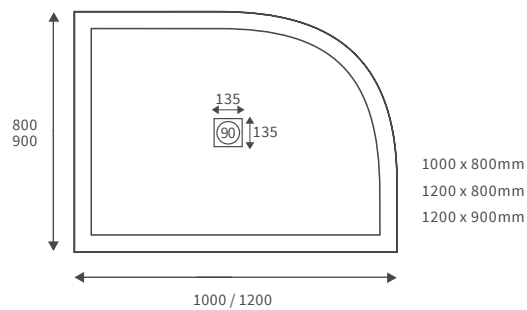

*Tray waste is in a central position on this size tray

Ultraslim trays 25mm high

ULTRASLIM SQUARE TRAY

ULTRASLIM RECTANGULAR TRAYS

ULTRASLIM QUADRANT TRAY

ULTRASLIM OFFSET QUADRANT TRAY

Low profile trays 45mm high