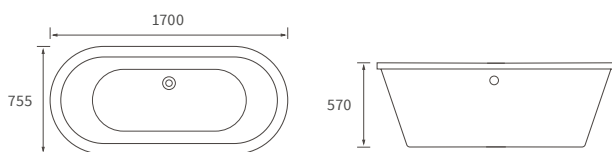

SAVOY SKIRTED BATH

Capacity 180 litres