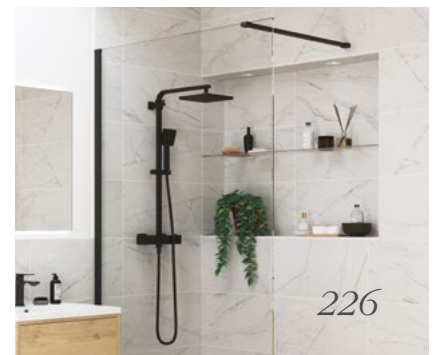

Refresh with our
shower
collection
216-243

Choose a mixer shower that connects to the hot and cold water supplies and then mixes the water inside the shower to your selected temperature.

Mixer showers normally deliver a higher flow rate than electric showers and are often thermostatic to protect against scalding. Ideal for homes with readily available hot water. You can also add a pump if required to boost the flow from a gravity fed system.

Alternatively, electric showers connect to the cold water main supply. A heating element inside the unit heats up the water as it passes through. It doesn't rely on stored water and provides instant hot water on demand.

- **218-225** Vema showers
- **226-239** Mixer showers
- **240-241** Triton mixer showers
- **242-243** Triton electric showers
- **243** Triton power showers