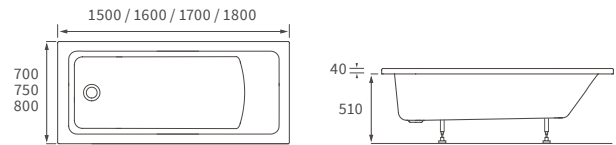

NAVARRE SINGLE END BATH

Capacity 1500 x 700mm - 170 litres, 1600 x 700mm - 185 litres, 1700 x 700mm - 200 litres
Capacity 1700 x 750mm - 210 litres, 1800 x 800mm - 225 litres