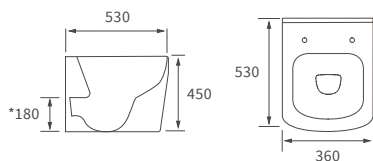

BACK TO WALL PAN COMFORT HEIGHT

Back to Wall Pan Coupling to soil stack:
Straight out and straight down

Distance from soil pipe spigot to wall: 95mm

For use with concealed cistern