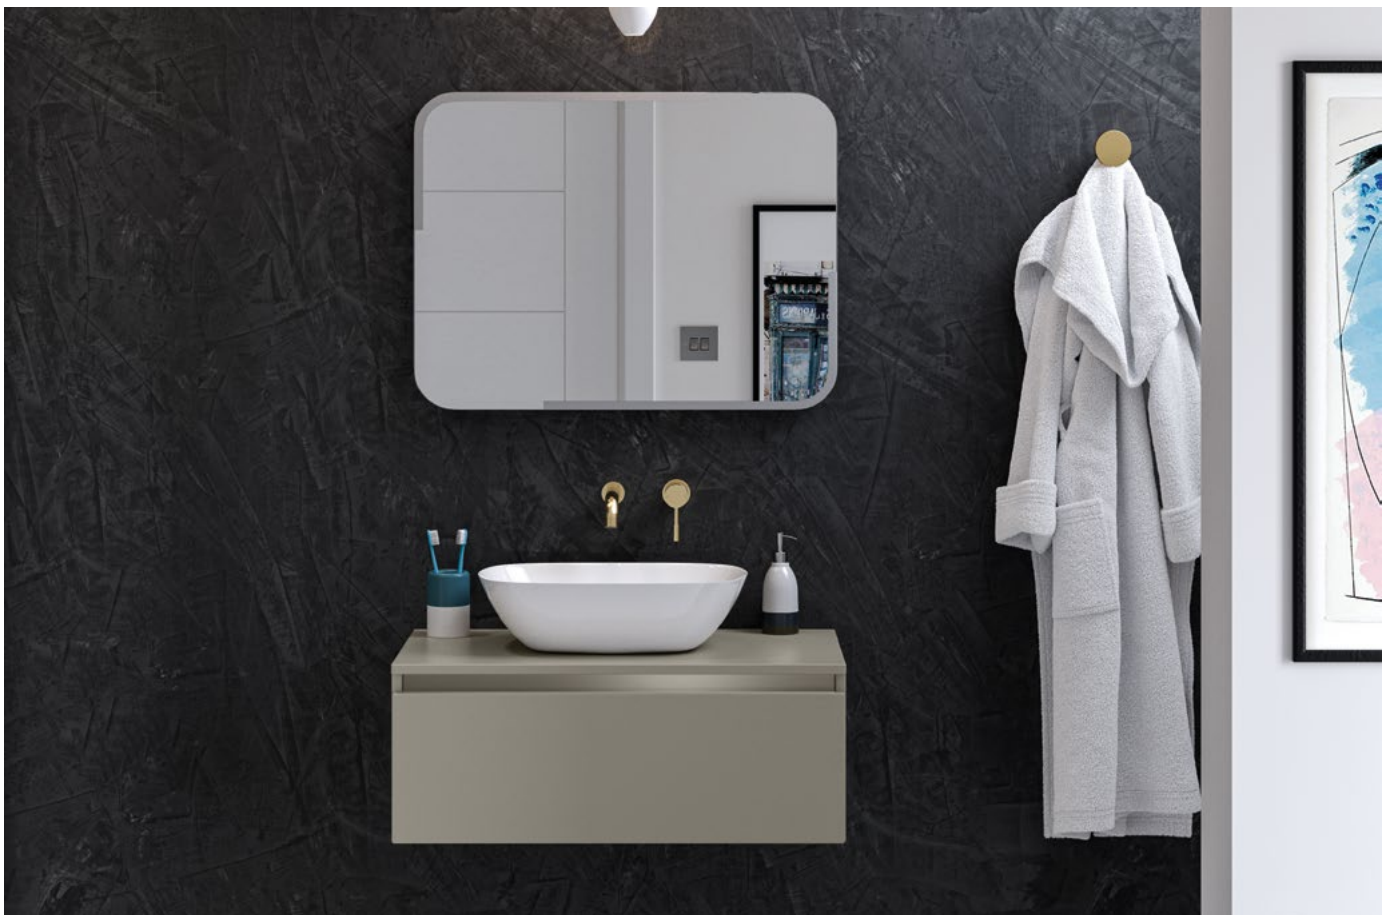

**DECO KNOB
HANDLE 34MM** (Single)

DIFH0052 **£16**

**CHROME KNOB
HANDLE 38MM** (Single)

DIFH0078 **£16**

Carino

Wall hung & floor standing furniture

Carino

Wall hung & floor standing furniture

Carino modular bathroom furniture is a functional and stylish range of wall hung and floor standing units which come complete with a sleek and sophisticated metal 'J' shaped rail which is routed to the cabinetry, creating an ultra modern look. Soft close doors and drawers come as standard.