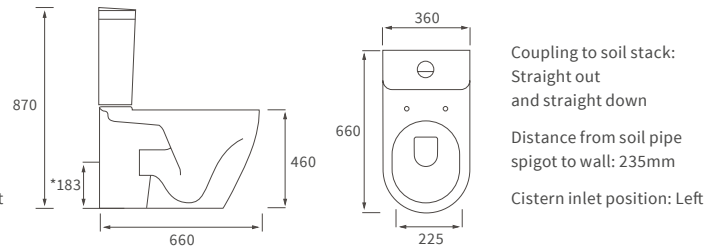

BASIN WITH SEMI PEDESTAL
555 x 430mm

SEMI RECESSED BASIN
555 x 435mm

**RIMLESS CLOSE COUPLED PAN AND CISTERN FULLY SHROUDED
COMFORT HEIGHT**

Coupling to soil stack:
Straight out
and straight down
Distance from soil pipe
spigot to wall: 235mm
Cistern inlet position: Left