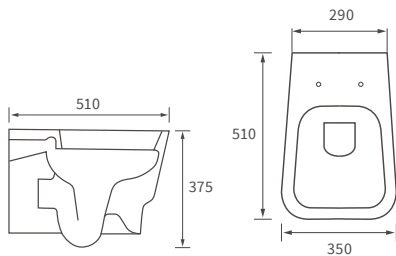

WALL HUNG PAN

Coupling to soil stack: Straight out and straight down

Distance from soil pipe spigot to wall: 85mm

For use with concealed cistern