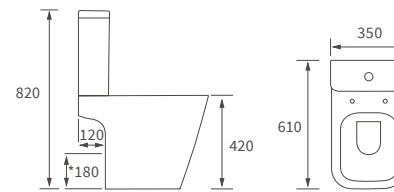

CLOSE COUPLED WC RIMLESS OPEN BACK SHORT PROJECTION

Coupling to soil stack:
Straight out and
straight down and left
or right

Distance from soil pipe
spigot to wall: 205mm

Cistern inlet position:
Left