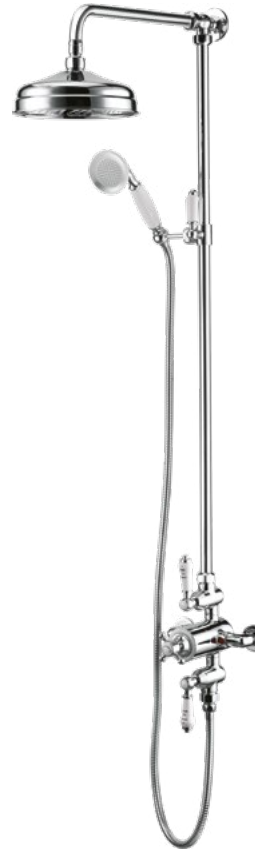

TRADITIONAL WALL OUTLET ELBOW

DICM0688 **£28**

TRADITIONAL SLIDE RAIL

DICM0686 **£143**

ROUND SHOWER ARM

300mm Chrome Plated Brass

DICM0654 **£40**

Berwick mixer packs