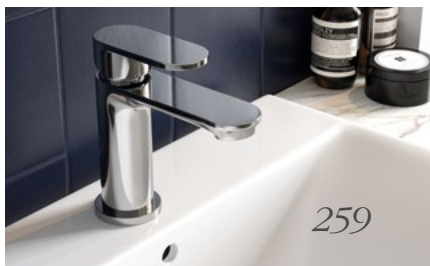

Take time for our
taps 244-279

Getting the right finishing touches for your bathroom can really add the wow factor and transform your room into a stunning suite.

- 246-253** Vema taps
- 254-273** Modern taps
- 274-277** Classic taps
- 278** Thermostatic bath shower mixer
- 278-279** Bottle traps and wastes