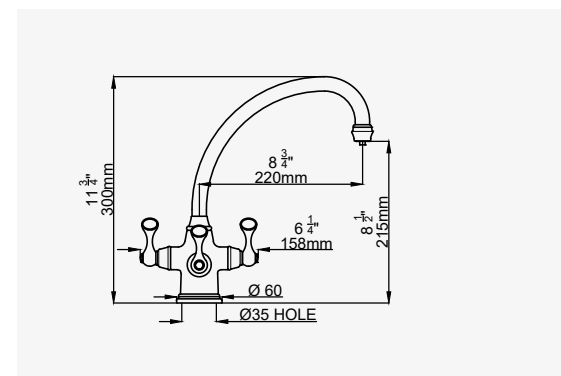

9 4

ETRUSCAN

MINI INSTANT HOT TAP

Porcelain lever handle options available,
see page 134.

Replacement cartridges available, see page 8.

CHROME
NICKEL
PEWTER
ENGLISH BRONZE
GOLD
POLISHED BRASS
SATIN BRASS
AGED BRASS