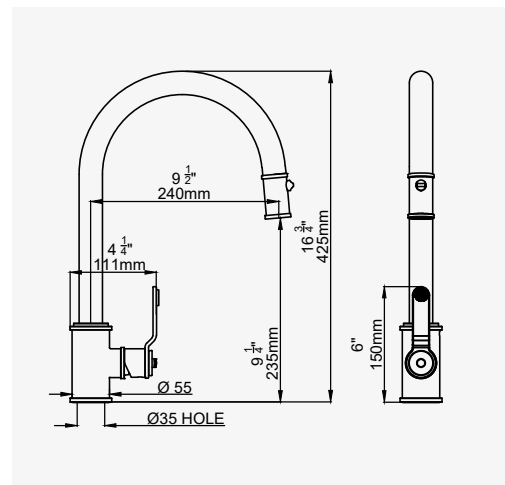

THE STORY CRAFT TELLS
DAS HANDWERK ERZÄHLT DIE GESCHICHTE
LA STORIA DELL'ARTIGIANATO CI RACCONTA

CONTENTS
INHALTE / I CONTENUTI

THE PERRIN & ROWE STORY
DIE GESCHICHTE VON PERRIN & ROWE
LA STORIA DI PERRIN & ROWE

THE PERRIN & ROWE PROMISE
DAS PERRIN & ROWE VERSPRECHEN
LA PROMESSA DI PERRIN & ROWE

INSTANT HOT WATER TAPS
HEISSWASSER-ARMATUREN
RUBINETTI ISTANTANEO CALDO

WATER FILTRATION TAPS
FILTER-ARMATUREN
RUBINETTI ACQUA FILTRATA

NEW / NEU / NOVITÀ
SOUTHBANK
ARMSTRONG
JULIET
LANGBOURN
PHOENICIAN
IONIAN
ETRUSCAN
PROVENCE

SINKS / SPÜLBECKEN / LAVELLI
WASTES / ABLÄUFE / SCARICHI
FURNITURE HANDLES
MÖBELGRIFFE
MANIGLIE E POMELLI PER MOBILI
BRASSWARE FINISHES
ARMATUREN OBERFLÄCHEN
FINITURE

PRODUCT OPTIONS
PRODUKT OPTIONEN
OPZIONI PRODOTTO

INDEX / INDEX / INDICE
GUARANTEE
HAFTUNG / GARANZIA
IMPORTANT INFORMATION
WICHTIGE INFORMATIONEN
INFORMAZIONI IMPORTANTI

EN

DE

IT

MINI FILTRATION TAP

With textured lever handles.
Replacement cartridges available, see page 15.

CHROME
NICKEL
PEWTER
ENGLISH BRONZE
GOLD
POLISHED BRASS
SATIN BRASS
AGED BRASS

MINI FILTRATION VENTIL

Mit texturiertem Hebelgriff.
Ersatzkartusche erhältlich, siehe Seite 17.

CHROM
NICKEL
ZINN
ENGLISCHE BRONZE
GOLD
POLIERTES MESSING
SEIDENMATT MESSING
ALTMESSING

RUBINETTO MINI CON FILTRAGGIO

Con maniglie a leva lavorata.
Sono disponibili cartucce di ricambio, vedere pagina 19.

CROMO	E.1633HTCP	464,40 €
NICHEL	E.1633HTNI	480,10 €
PELTRO	E.1633HTPF	495,60 €
BRONZO INGLESE	E.1633HTEB	503,30 €
ORO	E.1633HTIG	518,90 €
OTTONE LUCIDATO	E.1633HTBR	518,90 €
OTTONE SATINATO	E.1633HTSB	518,90 €
OTTONE INVECCHIATO	E.1633HTAB	518,90 €

MONOBLOC SINK MIXER

With textured lever handle.
The hole centre for this product should be a minimum distance of 90mm from the wall.

CHROME
NICKEL
PEWTER
ENGLISH BRONZE
GOLD
POLISHED BRASS
SATIN BRASS
AGED BRASS

MONOBLOCK KÜCHENARMATUR

Mit texturiertem Hebelgriff.
Die Lochmitte für dieses Produkts sollte einen Mindestabstand von 90 mm von der Wand aufweisen.

CHROM
NICKEL
ZINN
ENGLISCHE BRONZE
GOLD
POLIERTES MESSING
SEIDENMATT MESSING
ALTMESSING

MISCELATORE PER LAVELLO MONOBLOCCO

Con maniglia a leva lavorata.
La centratura del foro per questo prodotto deve essere posizionata a una distanza minima di 90mm dalla parete.

CROMO	E.4512HTCP	442,50 €
NICHEL	E.4512HTNI	486,60 €
PELTRO	E.4512HTPF	531,00 €
BRONZO INGLESE	E.4512HTEB	553,20 €
ORO	E.4512HTIG	597,30 €
OTTONE LUCIDATO	E.4512HTBR	597,30 €
OTTONE SATINATO	E.4512HTSB	597,30 €
OTTONE INVECCHIATO	E.4512HTAB	597,30 €

MONOBLOC SINK MIXER WITH PULL-DOWN RINSE

With textured lever handle.
The hole centre for this product should be a minimum distance of 90mm from the wall.

CHROME
NICKEL
PEWTER
ENGLISH BRONZE
GOLD
POLISHED BRASS
SATIN BRASS
AGED BRASS

MONOBLOCK KÜCHENARMATUR MIT AUSZIEHBRAUS

Mit texturiertem Hebelgriff.
Die Lochmitte für dieses Produkts sollte einen Mindestabstand von 90 mm von der Wand aufweisen.

CHROM
NICKEL
ZINN
ENGLISCHE BRONZE
GOLD
POLIERTES MESSING
SEIDENMATT MESSING
ALTMESSING

MISCELATORE PER LAVELLO MONOBLOCCO CON DOCCETTA ESTRAIBILE PULL-DOWN

Con maniglia a leva lavorata.
La centratura del foro per questo prodotto deve essere posizionata a una distanza minima di 90mm dalla parete.

CROMO	E.4544HTCP	636,40 €
NICHEL	E.4544HTNI	700,20 €
PELTRO	E.4544HTPF	763,70 €
BRONZO INGLESE	E.4544HTEB	795,50 €
ORO	E.4544HTIG	859,10 €
OTTONE LUCIDATO	E.4544HTBR	859,10 €
OTTONE SATINATO	E.4544HTSB	859,10 €
OTTONE INVECCHIATO	E.4544HTAB	859,10 €