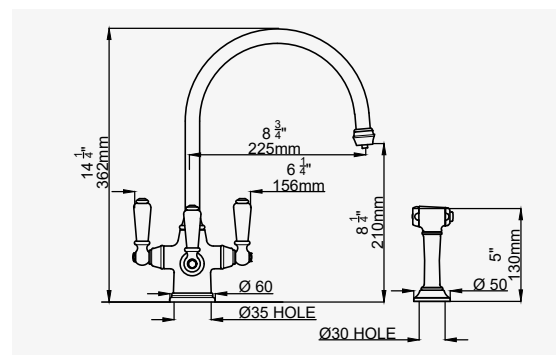

PHOENICIAN

THE STORY CRAFT TELLS
DAS HANDWERK ERZÄHLT DIE
GESCHICHTE

LA STORIA DELL'ARTIGIANATO
CI RACCONTA

CONTENTS

INHALTE / I CONTENUTI

THE PERRIN & ROWE STORY

DIE GESCHICHTE VON
PERRIN & ROWE

LA STORIA DI PERRIN & ROWE

THE PERRIN & ROWE PROMISE

DAS PERRIN & ROWE
VERSPRECHEN

LA PROMESSA DI PERRIN & ROWE

INSTANT HOT WATER TAPS

HEISSWASSER-ARMATUREN

RUBINETTI ISTANTANEO CALDO

WATER FILTRATION TAPS

FILTER-ARMATUREN

RUBINETTI ACQUA FILTRATA

NEW / NEU / NOVITÀ

SOUTHBANK

ARMSTRONG

JULIET

LANGBOURN

PHOENICIAN

IONIAN

ETRUSCAN

PROVENCE

SINKS / SPÜLBECKEN / LAVELLI

WASTES / ABLÄUFE / SCARICHI

FURNITURE HANDLES

MÖBELGRIFFE

MANIGLIE E POMELLI PER MOBILI

BRASSWARE FINISHES

ARMATUREN OBERFLÄCHEN

FINITURE

PRODUCT OPTIONS

PRODUKT OPTIONEN

OPZIONI PRODOTTO

INDEX / INDEX / INDICE

GUARANTEE

HAFTUNG / GARANZIA

IMPORTANT INFORMATION

WICHTIGE INFORMATIONEN

INFORMAZIONI IMPORTANTI

PHOENICIAN 70

EN

DE

IT

SINK MIXER WITH FILTRATION

KÜCHENARMATUR MIT FILTER

MISCELATORE PER LAVELLO
CON FILTRAGGIO

The hole centre for this product should be a minimum distance of 70mm from the wall.

Porcelain lever handle options available, see page 134.

Replacement cartridges available, see page 15.

Die Lochmitte für dieses Produkts sollte einen Mindestabstand von 70 mm von der Wand aufweisen.

Optionen für Porzellandrücker erhältlich, siehe Seite 134.

Ersatzkartusche erhältlich, siehe Seite 17.

La centratura del foro per questo prodotto deve essere posizionata a una distanza minima di 70mm dalla parete.

Maniglia a leva in porcellana disponibile, vedere pagina 134.

Sono disponibili cartucce di ricambio, vedere pagina 19.

CHROME	CHROM	CROMO	E.1437CPWPC	823,80 €
NICKEL	NICKEL	NICHEL	E.1437NIWPC	875,20 €
PEWTER	ZINN	PELTRO	E.1437PFWPC	926,70 €
ENGLISH BRONZE	ENGLISCHE BRONZE	BRONZO INGLESE	E.1437EBWPC	952,50 €
GOLD	GOLD	ORO	E.1437IGWPC	1.004,00 €
POLISHED BRASS	POLIERTES MESSING	OTTONE LUCIDATO	E.1437BRWPC	1.004,00 €
SATIN BRASS	SEIDENMATT MESSING	OTTONE SATINATO	E.1437SBWPC	1.004,00 €
AGED BRASS	ALTMESSING	OTTONE INVECCHIATO	E.1437ABWPC	1.004,00 €

WITH RINSE

MIT TISCHBRAUSE

CON DOCCETTA ESTRAIBILE

CHROME	CHROM	CROMO	E.1537CPWPC	1.099,80 €
NICKEL	NICKEL	NICHEL	E.1537NIWPC	1.178,80 €
PEWTER	ZINN	PELTRO	E.1537PFWPC	1.257,90 €
ENGLISH BRONZE	ENGLISCHE BRONZE	BRONZO INGLESE	E.1537EBWPC	1.297,60 €
GOLD	GOLD	ORO	E.1537IGWPC	1.376,70 €
POLISHED BRASS	POLIERTES MESSING	OTTONE LUCIDATO	E.1537BRWPC	1.376,70 €
SATIN BRASS	SEIDENMATT MESSING	OTTONE SATINATO	E.1537SBWPC	1.376,70 €
AGED BRASS	ALTMESSING	OTTONE INVECCHIATO	E.1537ABWPC	1.376,70 €

SINK MIXER WITH FILTRATION

KÜCHENARMATUR MIT FILTER

MISCELATORE PER LAVELLO
CON FILTRAGGIO

Porcelain lever handle options available, see page 134.

Replacement cartridges available, see page 15.

Optionen für Porzellandrücker erhältlich, siehe Seite 134.

Ersatzkartusche erhältlich, siehe Seite 17.

Maniglia a leva in porcellana disponibile, vedere pagina 134.

Sono disponibili cartucce di ricambio, vedere pagina 19.

CHROME	CHROM	CROMO	E.1460CPWPC	841,10 €
NICKEL	NICKEL	NICHEL	E.1460NIWPC	894,30 €
PEWTER	ZINN	PELTRO	E.1460PFWPC	947,60 €
ENGLISH BRONZE	ENGLISCHE BRONZE	BRONZO INGLESE	E.1460EBWPC	974,20 €
GOLD	GOLD	ORO	E.1460IGWPC	1.027,30 €
POLISHED BRASS	POLIERTES MESSING	OTTONE LUCIDATO	E.1460BRWPC	1.027,30 €
SATIN BRASS	SEIDENMATT MESSING	OTTONE SATINATO	E.1460SBWPC	1.027,30 €
AGED BRASS	ALTMESSING	OTTONE INVECCHIATO	E.1460ABWPC	1.027,30 €

WITH RINSE

MIT TISCHBRAUSE

CON DOCCETTA ESTRAIBILE