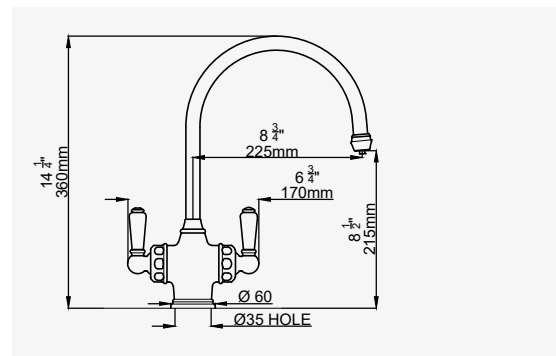

PHOENICIAN

THE STORY CRAFT TELLS
DAS HANDWERK ERZÄHLT DIE
GESCHICHTE

LA STORIA DELL'ARTIGIANATO
CI RACCONTA

CONTENTS

INHALTE / I CONTENUTI

THE PERRIN & ROWE STORY

DIE GESCHICHTE VON
PERRIN & ROWE

LA STORIA DI PERRIN & ROWE

THE PERRIN & ROWE PROMISE

DAS PERRIN & ROWE
VERSPRECHEN

LA PROMESSA DI PERRIN & ROWE

INSTANT HOT WATER TAPS

HEISSWASSER-ARMATUREN

RUBINETTI ISTANTANEO CALDO

WATER FILTRATION TAPS

FILTER-ARMATUREN

RUBINETTI ACQUA FILTRATA

NEW / NEU / NOVITÀ

SOUTHBANK

ARMSTRONG

JULIET

LANGBOURN

PHOENICIAN

IONIAN

ETRUSCAN

PROVENCE

SINKS / SPÜLBECKEN / LAVELLI

WASTES / ABLÄUFE / SCARICHI

FURNITURE HANDLES

MÖBELGRIFFE

MANIGLIE E POMELLI PER MOBILI

BRASSWARE FINISHES

ARMATUREN OBERFLÄCHEN

FINITURE

PRODUCT OPTIONS

PRODUKT OPTIONEN

OPZIONI PRODOTTO

INDEX / INDEX / INDICE

GUARANTEE

HAFTUNG / GARANZIA

IMPORTANT INFORMATION

WICHTIGE INFORMATIONEN

INFORMAZIONI IMPORTANTI

PHOENICIAN 70

EN

DE

IT

SINK MIXER WITH FILTRATION

KÜCHENARMATUR MIT FILTER

MISCELATORE PER LAVELLO
CON FILTRAGGIO

The hole centre for this product should be a minimum distance of 70mm from the wall.

Porcelain lever handle options available, see page 134.

Replacement cartridges available, see page 15.

Die Lochmitte für dieses Produkts sollte einen Mindestabstand von 70 mm von der Wand aufweisen.

Optionen für Porzellandrücker erhältlich, siehe Seite 134.

Ersatzkartusche erhältlich, siehe Seite 17.

La centratura del foro per questo prodotto deve essere posizionata a una distanza minima di 70mm dalla parete.

Maniglia a leva in porcellana disponibile, vedere pagina 134.

Sono disponibili cartucce di ricambio, vedere pagina 19.

CHROME	CHROM	CROMO	E.1437CPWPC	823,80 €
NICKEL	NICKEL	NICHEL	E.1437NIWPC	875,20 €
PEWTER	ZINN	PELTRO	E.1437PFWPC	926,70 €
ENGLISH BRONZE	ENGLISCHE BRONZE	BRONZO INGLESE	E.1437EBWPC	952,50 €
GOLD	GOLD	ORO	E.1437IGWPC	1.004,00 €
POLISHED BRASS	POLIERTES MESSING	OTTONE LUCIDATO	E.1437BRWPC	1.004,00 €
SATIN BRASS	SEIDENMATT MESSING	OTTONE SATINATO	E.1437SBWPC	1.004,00 €
AGED BRASS	ALTMESSING	OTTONE INVECCHIATO	E.1437ABWPC	1.004,00 €

WITH RINSE

MIT TISCHBRAUSE

CON DOCCETTA ESTRAIBILE

CHROME	CHROM	CROMO	E.1537CPWPC	1.099,80 €
NICKEL	NICKEL	NICHEL	E.1537NIWPC	1.178,80 €
PEWTER	ZINN	PELTRO	E.1537PFWPC	1.257,90 €
ENGLISH BRONZE	ENGLISCHE BRONZE	BRONZO INGLESE	E.1537EBWPC	1.297,60 €
GOLD	GOLD	ORO	E.1537IGWPC	1.376,70 €
POLISHED BRASS	POLIERTES MESSING	OTTONE LUCIDATO	E.1537BRWPC	1.376,70 €
SATIN BRASS	SEIDENMATT MESSING	OTTONE SATINATO	E.1537SBWPC	1.376,70 €
AGED BRASS	ALTMESSING	OTTONE INVECCHIATO	E.1537ABWPC	1.376,70 €

SINK MIXER WITH FILTRATION

KÜCHENARMATUR MIT FILTER

MISCELATORE PER LAVELLO
CON FILTRAGGIO

Porcelain lever handle options available, see page 134.

Replacement cartridges available, see page 15.

Optionen für Porzellandrücker erhältlich, siehe Seite 134.

Ersatzkartusche erhältlich, siehe Seite 17.

Maniglia a leva in porcellana disponibile, vedere pagina 134.

Sono disponibili cartucce di ricambio, vedere pagina 19.

CHROME	CHROM	CROMO	E.1460CPWPC	841,10 €
NICKEL	NICKEL	NICHEL	E.1460NIWPC	894,30 €
PEWTER	ZINN	PELTRO	E.1460PFWPC	947,60 €
ENGLISH BRONZE	ENGLISCHE BRONZE	BRONZO INGLESE	E.1460EBWPC	974,20 €
GOLD	GOLD	ORO	E.1460IGWPC	1.027,30 €
POLISHED BRASS	POLIERTES MESSING	OTTONE LUCIDATO	E.1460BRWPC	1.027,30 €
SATIN BRASS	SEIDENMATT MESSING	OTTONE SATINATO	E.1460SBWPC	1.027,30 €
AGED BRASS	ALTMESSING	OTTONE INVECCHIATO	E.1460ABWPC	1.027,30 €

WITH RINSE

MIT TISCHBRAUSE

CON DOCCETTA ESTRAIBILE