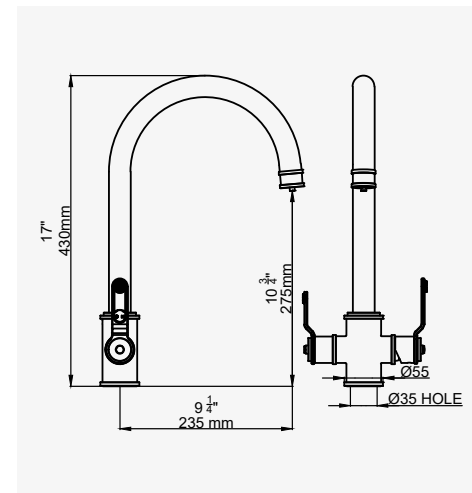

HAFTUNG / GARANZIA

IMPORTANT INFORMATION

WICHTIGE INFORMATIONEN

INFORMAZIONI IMPORTANTI

3-IN-1 INSTANT HOT WATER TAP

With textured lever handles.

The hole centre for this product should be a minimum distance of 80mm from the wall.