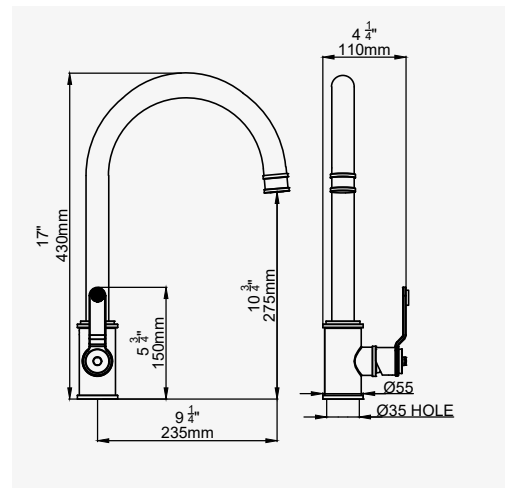

THE STORY CRAFT TELLS
DAS HANDWERK ERZÄHLT DIE GESCHICHTE
LA STORIA DELL'ARTIGIANATO CI RACCONTA

CONTENTS
INHALTE / I CONTENUTI

THE PERRIN & ROWE STORY
DIE GESCHICHTE VON PERRIN & ROWE
LA STORIA DI PERRIN & ROWE

THE PERRIN & ROWE PROMISE
DAS PERRIN & ROWE VERSPRECHEN
LA PROMESSA DI PERRIN & ROWE

INSTANT HOT WATER TAPS
HEISSWASSER-ARMATUREN
RUBINETTI ISTANTANEO CALDO

WATER FILTRATION TAPS
FILTER-ARMATUREN
RUBINETTI ACQUA FILTRATA

NEW / NEU / NOVITÀ
SOUTHBANK
ARMSTRONG
JULIET
LANGBOURN
PHOENICIAN
IONIAN
ETRUSCAN
PROVENCE

SINKS / SPÜLBECKEN / LAVELLI
WASTES / ABLÄUFE / SCARICHI
FURNITURE HANDLES
MÖBELGRIFFE
MANIGLIE E POMELLI PER MOBILI
BRASSWARE FINISHES
ARMATUREN OBERFLÄCHEN
FINITURE

PRODUCT OPTIONS
PRODUKT OPTIONEN
OPZIONI PRODOTTO

INDEX / INDEX / INDICE
GUARANTEE
HAFTUNG / GARANZIA
IMPORTANT INFORMATION
WICHTIGE INFORMATIONEN
INFORMAZIONI IMPORTANTI

EN

DE

IT

MINI FILTRATION TAP

With textured lever handles.
Replacement cartridges available, see page 15.

CHROME
NICKEL
PEWTER
ENGLISH BRONZE
GOLD
POLISHED BRASS
SATIN BRASS
AGED BRASS

MINI FILTRATION VENTIL

Mit texturiertem Hebelgriff.
Ersatzkartusche erhältlich, siehe Seite 17.

CHROM
NICKEL
ZINN
ENGLISCHE BRONZE
GOLD
POLIERTES MESSING
SEIDENMATT MESSING
ALTMESSING

RUBINETTO MINI CON FILTRAGGIO

Con maniglie a leva lavorata.
Sono disponibili cartucce di ricambio, vedere pagina 19.

CROMO	E.1633HTCP	464,40 €
NICHEL	E.1633HTNI	480,10 €
PELTRO	E.1633HTPF	495,60 €
BRONZO INGLESE	E.1633HTEB	503,30 €
ORO	E.1633HTIG	518,90 €
OTTONE LUCIDATO	E.1633HTBR	518,90 €
OTTONE SATINATO	E.1633HTSB	518,90 €
OTTONE INVECCHIATO	E.1633HTAB	518,90 €

MONOBLOC SINK MIXER

With textured lever handle.
The hole centre for this product should be a minimum distance of 90mm from the wall.

CHROME
NICKEL
PEWTER
ENGLISH BRONZE
GOLD
POLISHED BRASS
SATIN BRASS
AGED BRASS

MONOBLOCK KÜCHENARMATUR

Mit texturiertem Hebelgriff.
Die Lochmitte für dieses Produkts sollte einen Mindestabstand von 90 mm von der Wand aufweisen.

CHROM
NICKEL
ZINN
ENGLISCHE BRONZE
GOLD
POLIERTES MESSING
SEIDENMATT MESSING
ALTMESSING

MISCELATORE PER LAVELLO MONOBLOCCO

Con maniglia a leva lavorata.
La centratura del foro per questo prodotto deve essere posizionata a una distanza minima di 90mm dalla parete.

CROMO	E.4512HTCP	442,50 €
NICHEL	E.4512HTNI	486,60 €
PELTRO	E.4512HTPF	531,00 €
BRONZO INGLESE	E.4512HTEB	553,20 €
ORO	E.4512HTIG	597,30 €
OTTONE LUCIDATO	E.4512HTBR	597,30 €
OTTONE SATINATO	E.4512HTSB	597,30 €
OTTONE INVECCHIATO	E.4512HTAB	597,30 €

MONOBLOC SINK MIXER WITH PULL-DOWN RINSE

With textured lever handle.
The hole centre for this product should be a minimum distance of 90mm from the wall.

CHROME
NICKEL
PEWTER
ENGLISH BRONZE
GOLD
POLISHED BRASS
SATIN BRASS
AGED BRASS

MONOBLOCK KÜCHENARMATUR MIT AUSZIEHBRAUS

Mit texturiertem Hebelgriff.
Die Lochmitte für dieses Produkts sollte einen Mindestabstand von 90 mm von der Wand aufweisen.

CHROM
NICKEL
ZINN
ENGLISCHE BRONZE
GOLD
POLIERTES MESSING
SEIDENMATT MESSING
ALTMESSING

MISCELATORE PER LAVELLO MONOBLOCCO CON DOCCETTA ESTRAIBILE PULL-DOWN

Con maniglia a leva lavorata.
La centratura del foro per questo prodotto deve essere posizionata a una distanza minima di 90mm dalla parete.

CROMO	E.4544HTCP	636,40 €
NICHEL	E.4544HTNI	700,20 €
PELTRO	E.4544HTPF	763,70 €
BRONZO INGLESE	E.4544HTEB	795,50 €
ORO	E.4544HTIG	859,10 €
OTTONE LUCIDATO	E.4544HTBR	859,10 €
OTTONE SATINATO	E.4544HTSB	859,10 €
OTTONE INVECCHIATO	E.4544HTAB	859,10 €