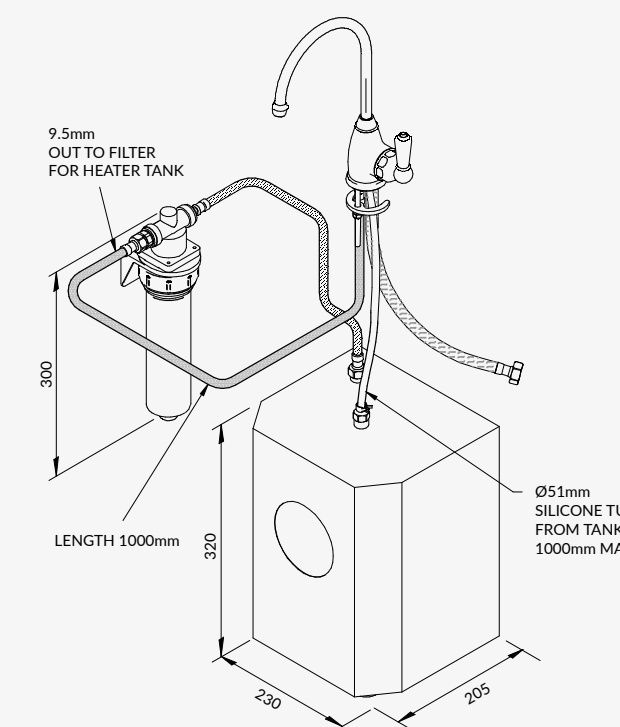

9

INSTANT HOT WATER TAPS