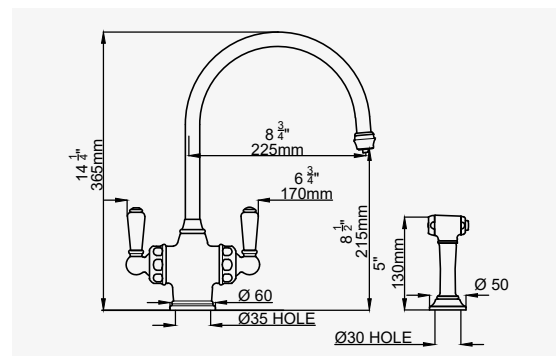

PHOENICIAN

THE STORY CRAFT TELLS
DAS HANDWERK ERZÄHLT DIE
GESCHICHTE

LA STORIA DELL'ARTIGIANATO
CI RACCONTA

CONTENTS

INHALTE / I CONTENUTI

THE PERRIN & ROWE STORY

DIE GESCHICHTE VON
PERRIN & ROWE

LA STORIA DI PERRIN & ROWE

THE PERRIN & ROWE PROMISE

DAS PERRIN & ROWE
VERSPRECHEN

LA PROMESSA DI PERRIN & ROWE

INSTANT HOT WATER TAPS

HEISSWASSER-ARMATUREN

RUBINETTI ISTANTANEO CALDO

WATER FILTRATION TAPS

FILTER-ARMATUREN

RUBINETTI ACQUA FILTRATA

NEW / NEU / NOVITÀ

SOUTHBANK

ARMSTRONG

JULIET

LANGBOURN

PHOENICIAN

IONIAN

ETRUSCAN

PROVENCE

SINKS / SPÜLBECKEN / LAVELLI

WASTES / ABLÄUFE / SCARICHI

FURNITURE HANDLES

MÖBELGRIFFE

MANIGLIE E POMELLI PER MOBILI

BRASSWARE FINISHES

ARMATUREN OBERFLÄCHEN

FINITURE

PRODUCT OPTIONS

PRODUKT OPTIONEN

OPZIONI PRODOTTO

INDEX / INDEX / INDICE

GUARANTEE

HAFTUNG / GARANZIA

IMPORTANT INFORMATION

WICHTIGE INFORMATIONEN

INFORMAZIONI IMPORTANTI

PHOENICIAN 70

EN

DE

IT

SINK MIXER WITH FILTRATION

KÜCHENARMATUR MIT FILTER

MISCELATORE PER LAVELLO
CON FILTRAGGIO

The hole centre for this product should be a minimum distance of 70mm from the wall.

Porcelain lever handle options available, see page 134.

Replacement cartridges available, see page 15.

Die Lochmitte für dieses Produkts sollte einen Mindestabstand von 70 mm von der Wand aufweisen.

Optionen für Porzellandrücker erhältlich, siehe Seite 134.

Ersatzkartusche erhältlich, siehe Seite 17.

La centratura del foro per questo prodotto deve essere posizionata a una distanza minima di 70mm dalla parete.

Maniglia a leva in porcellana disponibile, vedere pagina 134.

Sono disponibili cartucce di ricambio, vedere pagina 19.

CHROME	CHROM	CROMO	E.1437CPWPC	823,80 €
NICKEL	NICKEL	NICHEL	E.1437NIWPC	875,20 €
PEWTER	ZINN	PELTRO	E.1437PFWPC	926,70 €
ENGLISH BRONZE	ENGLISCHE BRONZE	BRONZO INGLESE	E.1437EBWPC	952,50 €
GOLD	GOLD	ORO	E.1437IGWPC	1.004,00 €
POLISHED BRASS	POLIERTES MESSING	OTTONE LUCIDATO	E.1437BRWPC	1.004,00 €
SATIN BRASS	SEIDENMATT MESSING	OTTONE SATINATO	E.1437SBWPC	1.004,00 €
AGED BRASS	ALTMESSING	OTTONE INVECCHIATO	E.1437ABWPC	1.004,00 €

WITH RINSE

MIT TISCHBRAUSE

CON DOCCETTA ESTRAIBILE

CHROME	CHROM	CROMO	E.1537CPWPC	1.099,80 €
NICKEL	NICKEL	NICHEL	E.1537NIWPC	1.178,80 €
PEWTER	ZINN	PELTRO	E.1537PFWPC	1.257,90 €
ENGLISH BRONZE	ENGLISCHE BRONZE	BRONZO INGLESE	E.1537EBWPC	1.297,60 €
GOLD	GOLD	ORO	E.1537IGWPC	1.376,70 €
POLISHED BRASS	POLIERTES MESSING	OTTONE LUCIDATO	E.1537BRWPC	1.376,70 €
SATIN BRASS	SEIDENMATT MESSING	OTTONE SATINATO	E.1537SBWPC	1.376,70 €
AGED BRASS	ALTMESSING	OTTONE INVECCHIATO	E.1537ABWPC	1.376,70 €

SINK MIXER WITH FILTRATION

KÜCHENARMATUR MIT FILTER

MISCELATORE PER LAVELLO
CON FILTRAGGIO

Porcelain lever handle options available, see page 134.

Replacement cartridges available, see page 15.

Optionen für Porzellandrücker erhältlich, siehe Seite 134.

Ersatzkartusche erhältlich, siehe Seite 17.

Maniglia a leva in porcellana disponibile, vedere pagina 134.

Sono disponibili cartucce di ricambio, vedere pagina 19.

CHROME	CHROM	CROMO	E.1460CPWPC	841,10 €
NICKEL	NICKEL	NICHEL	E.1460NIWPC	894,30 €
PEWTER	ZINN	PELTRO	E.1460PFWPC	947,60 €
ENGLISH BRONZE	ENGLISCHE BRONZE	BRONZO INGLESE	E.1460EBWPC	974,20 €
GOLD	GOLD	ORO	E.1460IGWPC	1.027,30 €
POLISHED BRASS	POLIERTES MESSING	OTTONE LUCIDATO	E.1460BRWPC	1.027,30 €
SATIN BRASS	SEIDENMATT MESSING	OTTONE SATINATO	E.1460SBWPC	1.027,30 €
AGED BRASS	ALTMESSING	OTTONE INVECCHIATO	E.1460ABWPC	1.027,30 €

WITH RINSE

MIT TISCHBRAUSE

CON DOCCETTA ESTRAIBILE