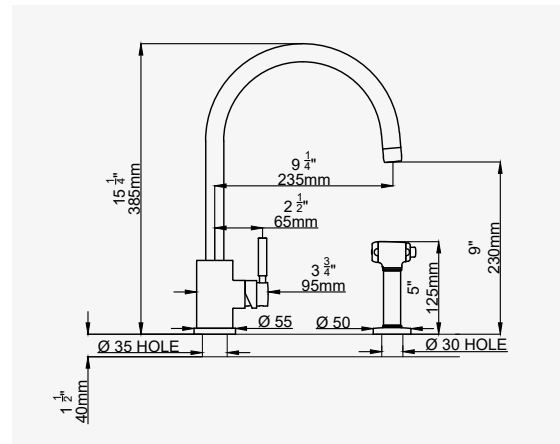

INFORMAZIONI IMPORTANTI

JULIET 44

MONOBLOC SINK MIXER

The hole centre for this product should be a minimum distance of 70mm from the wall.

CHROME
NICKEL
PEWTER
ENGLISH BRONZE
GOLD
POLISHED BRASS
SATIN BRASS
AGED BRASS