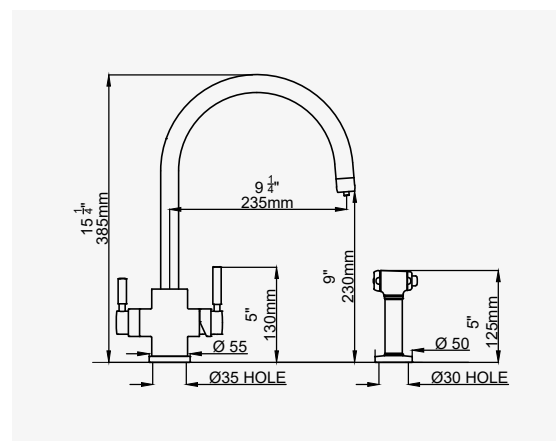

HAFTUNG / GARANZIA

IMPORTANT INFORMATION

WICHTIGE INFORMATIONEN

INFORMAZIONI IMPORTANTI

3-IN-1 INSTANT HOT WATER TAP

The hole centre for this product should be a minimum distance of 70mm from the wall.
Replacement cartridges available, see page 8.