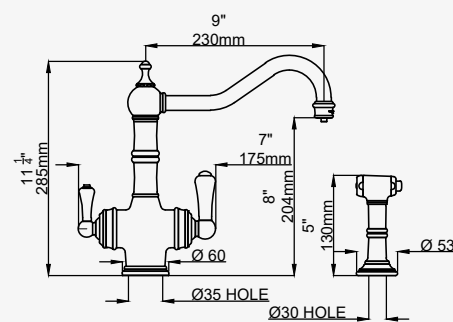

HAFTUNG / GARANZIA

IMPORTANT INFORMATION

WICHTIGE INFORMATIONEN

INFORMAZIONI IMPORTANTI

PROVENCE 104

3-IN-1 INSTANT HOT WATER TAP

The hole centre for this product should be a minimum distance of 70mm from the wall.
Replacement cartridges available, see page 8.