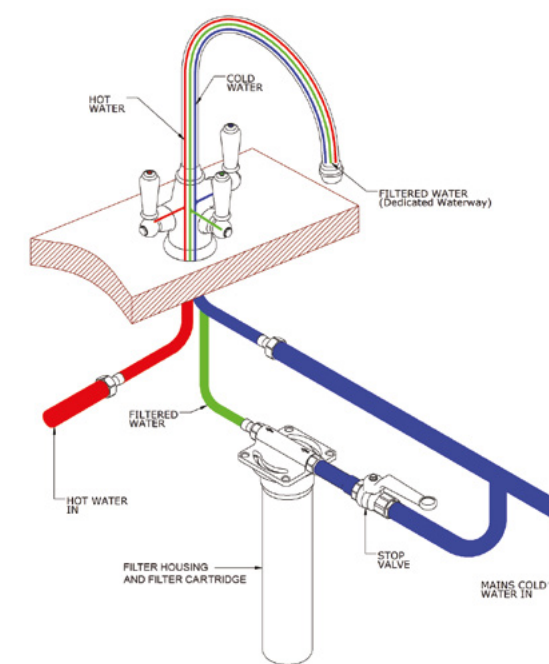

The filter has been tested by:
Harvard University, USA
Waukesha County Health, USA
University Of Basel, Switzerland
Zurich University, Switzerland
Ministry Of Welfare, Argentina
Pasteur Institute Lille, France
South African Bureau Of Standards Pretoria, South Africa

THE CERAMIC NANO FILTER

Made from sintered diatomaceous earth and has a micro porous structure impregnated with silver which is known for its bactericidal action.

REPLACEMENT FILTER CARTRIDGE

E.PRF2	70,20€

NANO FILTRATION SIGNIFICANTLY REDUCES:

1. Odour and bad taste,
   - Chlorine,
   - Organic components such as animal and human waste,
   - Bacteria such as E.Coli,
   - Protozoan cysts such as Giardia and Cryptosporidium,
   - Pesticides and herbicides,
   - Solvents,
   - Benzene,
   - Radon,
   - Turbidity,
   - Heavy metals such as lead.
2. **The filter does not eliminate important minerals such as magnesium, calcium and fluoride.**

15 WATER FILTRATION TAPS