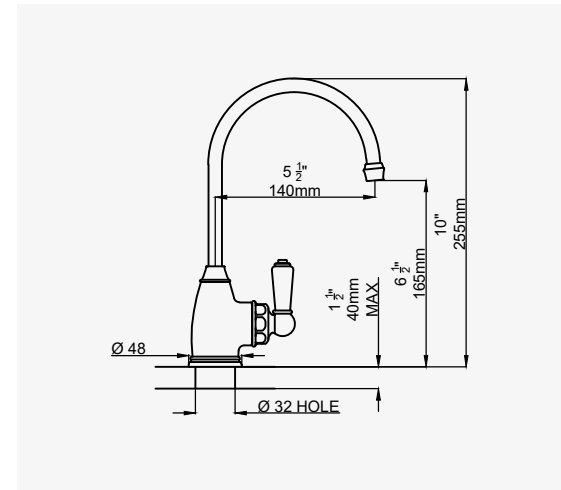

9 4

ETRUSCAN

MINI INSTANT HOT TAP

Porcelain lever handle options available,
see page 134.

Replacement cartridges available, see page 8.

CHROME
NICKEL
PEWTER
ENGLISH BRONZE
GOLD
POLISHED BRASS
SATIN BRASS
AGED BRASS