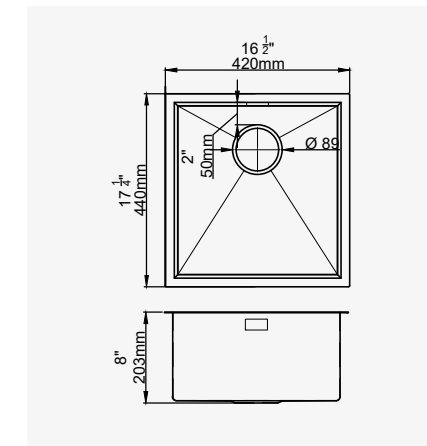

ACCIAIO INOSSIDABILE
380MM (450MM MOBILE DA)

E.2638SS 704,70 €

STAINLESS STEEL
200MM

EDELSTAHL
200MM