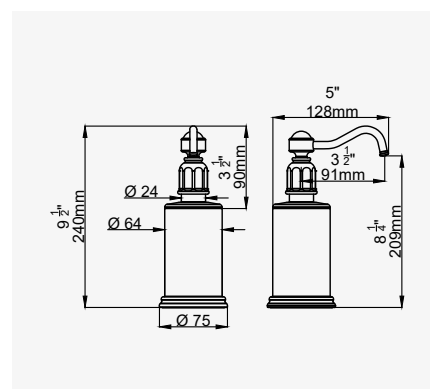

FREESTANDING SOAP DISPENSER

FREISTEHEND SEIFENSPENDER

DISTRIBUTORE DI SAPONE INDIPENDENTE

CHROME	CHROM	CROMO	E.6933CP	220,90 €
NICKEL	NICKEL	NICHEL	E.6933NI	242,90 €
PEWTER	ZINN	PELTRO	E.6933PF	265,00 €
ENGLISH BRONZE	ENGLISCHE BRONZE	BRONZO INGLESE	E.6933EB	276,00 €
GOLD	GOLD	ORO	E.6933IG	298,10 €
POLISHED BRASS	POLIERTES MESSING	OTTONE LUCIDATO	E.6933BR	298,10 €
SATIN BRASS	SEIDENMATT MESSING	OTTONE SATINATO	E.6933SB	298,10 €
AGED BRASS	ALTMESSING	OTTONE INVECCHIATO	E.6933AB	298,10 €