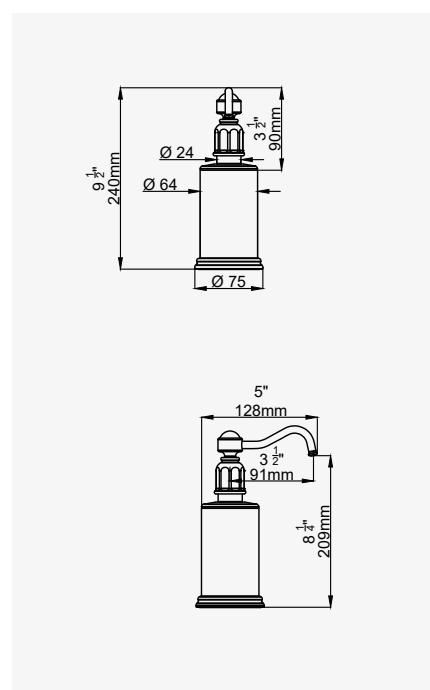

FREESTANDING SOAP DISPENSER

CHROME
NICKEL
PEWTER
ENGLISH BRONZE
GOLD
POLISHED BRASS
SATIN BRASS
AGED BRASS

FREISTEHEND SEIFENSPENDER

CHROM
NICKEL
ZINN
ENGLISCHE BRONZE
GOLD
POLIERTES MESSING
SEIDENMATT MESSING
ALTMESSING

DISTRIBUTORE DI SAPONE INDIPENDENTE

CROMO E.6933CP 220,90 €
NICHEL E.6933NI 242,90 €
PELTRO E.6933PF 265,00 €
BRONZO INGLESE E.6933EB 276,00 €
ORO E.6933IG 298,10 €
OTTONE LUCIDATO E.6933BR 298,10 €
OTTONE SATINATO E.6933SB 298,10 €
OTTONE INVECCHIATO E.6933AB 298,10 €

101

ETRUSCAN