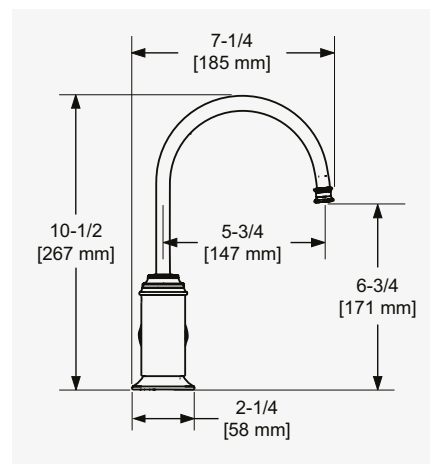

SOUTHBANK

AVAILABLE FROM JUNE 2024 / VERFÜGBAR JUNI 24 / DISPONIBILE GIUGNO 24

THE STORY CRAFT TELLS
DAS HANDWERK ERZÄHLT DIE GESCHICHTE
LA STORIA DELL'ARTIGIANATO CI RACCONTA

CONTENTS
INHALTE / I CONTENUTI

THE PERRIN & ROWE STORY
DIE GESCHICHTE VON PERRIN & ROWE
LA STORIA DI PERRIN & ROWE

THE PERRIN & ROWE PROMISE
DAS PERRIN & ROWE VERSPRECHEN
LA PROMESSA DI PERRIN & ROWE

INSTANT HOT WATER TAPS
HEISSWASSER-ARMATUREN
RUBINETTI ISTANTANEO CALDO

WATER FILTRATION TAPS
FILTER-ARMATUREN
RUBINETTI ACQUA FILTRATA

NEW / NEU / NOVITÀ
SOUTHBANK

ARMSTRONG
JULIET
LANGBOURN
PHOENICIAN
IONIAN
ETRUSCAN
PROVENCE

SINKS / SPÜLBECKEN / LAVELLI
WASTES / ABLÄUFE / SCARICHI
FURNITURE HANDLES
MÖBELGRIFFE
MANIGLIE E POMELLI PER MOBILI
BRASSWARE FINISHES
ARMATUREN OBERFLÄCHEN
FINITURE

PRODUCT OPTIONS
PRODUKT OPTIONEN
OPZIONI PRODOTTO

INDEX / INDEX / INDICE
GUARANTEE
HAFTUNG / GARANZIA
IMPORTANT INFORMATION
WICHTIGE INFORMATIONEN
INFORMAZIONI IMPORTANTI

SOUTHBANK 2 2

EN

DE

IT

3-IN-1 INSTANT HOT WATER TAP

The hole centre for this product should be a minimum distance of 50mm from the wall.
Replacement cartridges available, see page 8.

CHROME	CHROM	CROMO	E.1925CP	1.282,90 €
NICKEL	NICKEL	NICHEL	E.1925NI	1.345,70 €
PEWTER	ZINN	PELTRO	E.1925PF	1.408,20 €
ENGLISH BRONZE	ENGLISCHE BRONZE	BRONZO INGLESE	E.1925EB	1.439,60 €
GOLD	GOLD	ORO	E.1925IG	1.502,30 €
POLISHED BRASS	POLIERTES MESSING	OTTONE LUCIDATO	E.1925BR	1.502,30 €
SATIN BRASS	SEIDENMATT MESSING	OTTONE SATINATO	E.1925SB	1.502,30 €
AGED BRASS	ALTMESSING	OTTONE INVECCHIATO	E.1925AB	1.502,30 €

Die Lochmitte für dieses Produkts sollte einen Mindestabstand von 50 mm von der Wand aufweisen.
Ersatzkartusche erhältlich, siehe Seite 10.

La centratura del foro per questo prodotto deve essere posizionata a una distanza minima di 50mm dalla parete.
Sono disponibili cartucce di ricambio, vedere pagina 12.

MINI INSTANT HOT WATER & COLD FILTRATION TAP

The hole centre for this product should be a minimum distance of 50mm from the wall.
Replacement cartridges available, see page 8.

CHROME	CHROM	CROMO	E.1844CP	1.322,80 €
NICKEL	NICKEL	NICHEL	E.1844NI	1.389,40 €
PEWTER	ZINN	PELTRO	E.1844PF	1.456,10 €
ENGLISH BRONZE	ENGLISCHE BRONZE	BRONZO INGLESE	E.1844EB	1.489,40 €
GOLD	GOLD	ORO	E.1844IG	1.556,20 €
POLISHED BRASS	POLIERTES MESSING	OTTONE LUCIDATO	E.1844BR	1.556,20 €
SATIN BRASS	SEIDENMATT MESSING	OTTONE SATINATO	E.1844SB	1.556,20 €
AGED BRASS	ALTMESSING	OTTONE INVECCHIATO	E.1844AB	1.556,20 €

Die Lochmitte für dieses Produkts sollte einen Mindestabstand von 50 mm von der Wand aufweisen.
Ersatzkartusche erhältlich, siehe Seite 10.

La centratura del foro per questo prodotto deve essere posizionata a una distanza minima di 50mm dalla parete.
Sono disponibili cartucce di ricambio, vedere pagina 12.

SINK MIXER WITH FILTRATION

Replacement cartridges available, see page 15.

CHROME	CHROM	CROMO	E.1425CP	929,00 €
NICKEL	NICKEL	NICHEL	E.1425NI	991,00 €
PEWTER	ZINN	PELTRO	E.1425PF	1.053,10 €
ENGLISH BRONZE	ENGLISCHE BRONZE	BRONZO INGLESE	E.1425EB	1.084,00 €
GOLD	GOLD	ORO	E.1425IG	1.146,10 €
POLISHED BRASS	POLIERTES MESSING	OTTONE LUCIDATO	E.1425BR	1.146,10 €
SATIN BRASS	SEIDENMATT MESSING	OTTONE SATINATO	E.1425SB	1.146,10 €
AGED BRASS	ALTMESSING	OTTONE INVECCHIATO	E.1425AB	1.146,10 €

Ersatzkartusche erhältlich, siehe Seite 17.

Sono disponibili cartucce di ricambio, vedere pagina 19.

KÜCHENARMATUR MIT FILTER

MISCELATORE PER LAVELLO CON FILTRAGGIO

SOUTHBANK 2 3