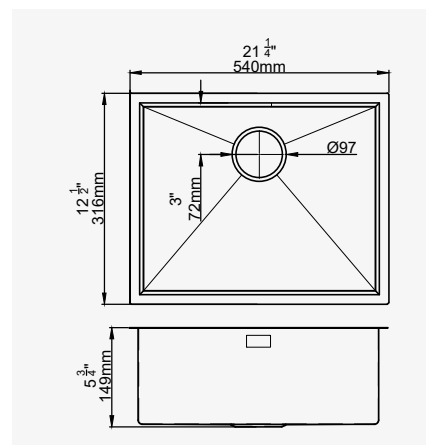

ACCIAIO INOSSIDABILE
500MM (600MM MOBILE DA)

E.2650SS 770,30 €

STAINLESS STEEL
450MM (600MM CABINET)

EDELSTAHL
450MM (600MM SCHRANK)