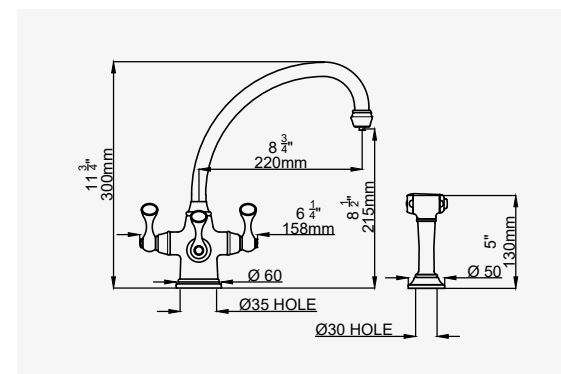

9 4

ETRUSCAN

MINI INSTANT HOT TAP

Porcelain lever handle options available,
see page 134.

Replacement cartridges available, see page 8.

CHROME
NICKEL
PEWTER
ENGLISH BRONZE
GOLD
POLISHED BRASS
SATIN BRASS
AGED BRASS