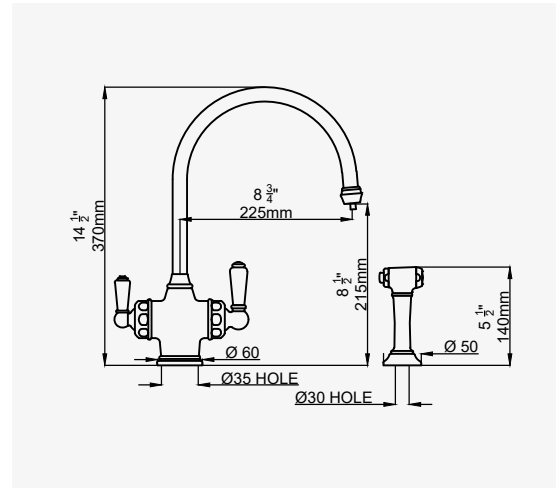

INDEX / INDEX / INDICE

GUARANTEE
HAFTUNG / GARANZIA

IMPORTANT INFORMATION
WICHTIGE INFORMATIONEN
INFORMAZIONI IMPORTANTI

68

PHOENICIAN

3-IN-1 INSTANT HOT WATER TAP

The hole centre for this product should be a minimum distance of 70mm from the wall.
Porcelain lever handle options available, see page 134.
Replacement cartridges available, see page 8.