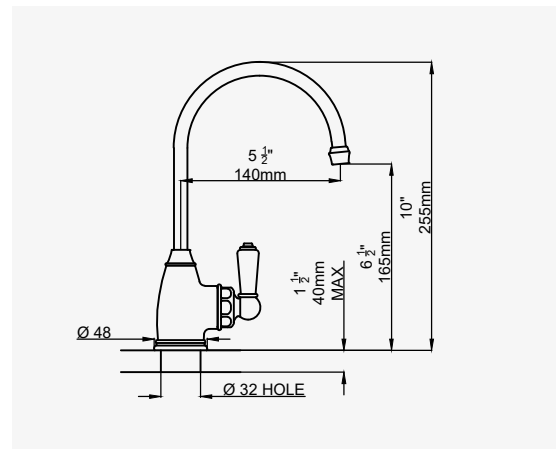

INDEX / INDEX / INDICE

GUARANTEE
HAFTUNG / GARANZIA

IMPORTANT INFORMATION
WICHTIGE INFORMATIONEN
INFORMAZIONI IMPORTANTI

68

PHOENICIAN

3-IN-1 INSTANT HOT WATER TAP

The hole centre for this product should be a minimum distance of 70mm from the wall.
Porcelain lever handle options available, see page 134.
Replacement cartridges available, see page 8.