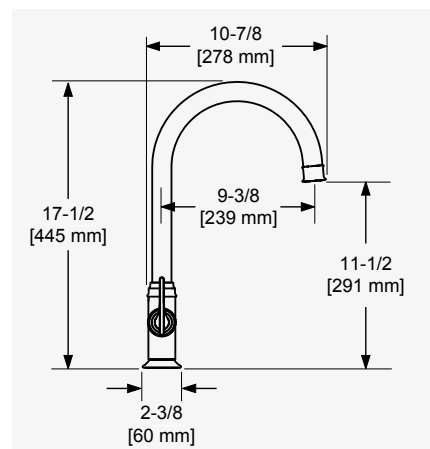

SOUTHBANK

AVAILABLE FROM JUNE 2024 / VERFÜGBAR JUNI 24 / DISPONIBILE GIUGNO 24

THE STORY CRAFT TELLS
DAS HANDWERK ERZÄHLT DIE GESCHICHTE
LA STORIA DELL'ARTIGIANATO CI RACCONTA

CONTENTS
INHALTE / I CONTENUTI

THE PERRIN & ROWE STORY
DIE GESCHICHTE VON PERRIN & ROWE
LA STORIA DI PERRIN & ROWE

THE PERRIN & ROWE PROMISE
DAS PERRIN & ROWE VERSPRECHEN
LA PROMESSA DI PERRIN & ROWE

INSTANT HOT WATER TAPS
HEISSWASSER-ARMATUREN
RUBINETTI ISTANTANEO CALDO

WATER FILTRATION TAPS
FILTER-ARMATUREN
RUBINETTI ACQUA FILTRATA

NEW / NEU / NOVITÀ
SOUTHBANK

ARMSTRONG
JULIET
LANGBOURN
PHOENICIAN
IONIAN
ETRUSCAN
PROVENCE

SINKS / SPÜLBECKEN / LAVELLI
WASTES / ABLÄUFE / SCARICHI
FURNITURE HANDLES
MÖBELGRIFFE
MANIGLIE E POMELLI PER MOBILI
BRASSWARE FINISHES
ARMATUREN OBERFLÄCHEN
FINITURE

PRODUCT OPTIONS
PRODUKT OPTIONEN
OPZIONI PRODOTTO

INDEX / INDEX / INDICE
GUARANTEE
HAFTUNG / GARANZIA
IMPORTANT INFORMATION
WICHTIGE INFORMATIONEN
INFORMAZIONI IMPORTANTI

SOUTHBANK 2 2

EN

DE

IT

3-IN-1 INSTANT HOT WATER TAP

The hole centre for this product should be a minimum distance of 50mm from the wall.
Replacement cartridges available, see page 8.

CHROME	CHROM	CROMO	E.1925CP	1.282,90 €
NICKEL	NICKEL	NICHEL	E.1925NI	1.345,70 €
PEWTER	ZINN	PELTRO	E.1925PF	1.408,20 €
ENGLISH BRONZE	ENGLISCHE BRONZE	BRONZO INGLESE	E.1925EB	1.439,60 €
GOLD	GOLD	ORO	E.1925IG	1.502,30 €
POLISHED BRASS	POLIERTES MESSING	OTTONE LUCIDATO	E.1925BR	1.502,30 €
SATIN BRASS	SEIDENMATT MESSING	OTTONE SATINATO	E.1925SB	1.502,30 €
AGED BRASS	ALTMESSING	OTTONE INVECCHIATO	E.1925AB	1.502,30 €

Die Lochmitte für dieses Produkts sollte einen Mindestabstand von 50 mm von der Wand aufweisen.
Ersatzkartusche erhältlich, siehe Seite 10.

La centratura del foro per questo prodotto deve essere posizionata a una distanza minima di 50mm dalla parete.
Sono disponibili cartucce di ricambio, vedere pagina 12.

MINI INSTANT HOT WATER & COLD FILTRATION TAP

The hole centre for this product should be a minimum distance of 50mm from the wall.
Replacement cartridges available, see page 8.

CHROME	CHROM	CROMO	E.1844CP	1.322,80 €
NICKEL	NICKEL	NICHEL	E.1844NI	1.389,40 €
PEWTER	ZINN	PELTRO	E.1844PF	1.456,10 €
ENGLISH BRONZE	ENGLISCHE BRONZE	BRONZO INGLESE	E.1844EB	1.489,40 €
GOLD	GOLD	ORO	E.1844IG	1.556,20 €
POLISHED BRASS	POLIERTES MESSING	OTTONE LUCIDATO	E.1844BR	1.556,20 €
SATIN BRASS	SEIDENMATT MESSING	OTTONE SATINATO	E.1844SB	1.556,20 €
AGED BRASS	ALTMESSING	OTTONE INVECCHIATO	E.1844AB	1.556,20 €

Die Lochmitte für dieses Produkts sollte einen Mindestabstand von 50 mm von der Wand aufweisen.
Ersatzkartusche erhältlich, siehe Seite 10.

La centratura del foro per questo prodotto deve essere posizionata a una distanza minima di 50mm dalla parete.
Sono disponibili cartucce di ricambio, vedere pagina 12.

SINK MIXER WITH FILTRATION

Replacement cartridges available, see page 15.

CHROME	CHROM	CROMO	E.1425CP	929,00 €
NICKEL	NICKEL	NICHEL	E.1425NI	991,00 €
PEWTER	ZINN	PELTRO	E.1425PF	1.053,10 €
ENGLISH BRONZE	ENGLISCHE BRONZE	BRONZO INGLESE	E.1425EB	1.084,00 €
GOLD	GOLD	ORO	E.1425IG	1.146,10 €
POLISHED BRASS	POLIERTES MESSING	OTTONE LUCIDATO	E.1425BR	1.146,10 €
SATIN BRASS	SEIDENMATT MESSING	OTTONE SATINATO	E.1425SB	1.146,10 €
AGED BRASS	ALTMESSING	OTTONE INVECCHIATO	E.1425AB	1.146,10 €

Ersatzkartusche erhältlich, siehe Seite 17.

Sono disponibili cartucce di ricambio, vedere pagina 19.

KÜCHENARMATUR MIT FILTER

MISCELATORE PER LAVELLO CON FILTRAGGIO

SOUTHBANK 2 3