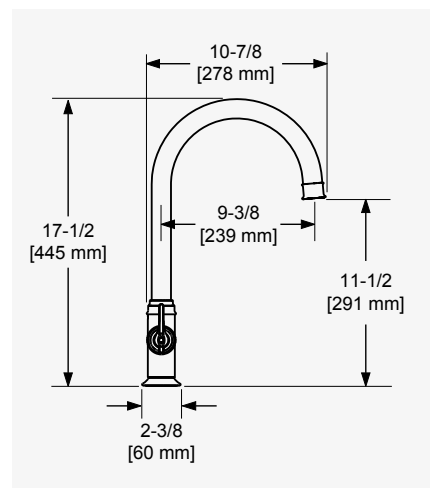

SOUTHBANK

AVAILABLE FROM JUNE 2024 / VERFÜGBAR JUNI 24 / DISPONIBILE GIUGNO 24

THE STORY CRAFT TELLS
DAS HANDWERK ERZÄHLT DIE GESCHICHTE
LA STORIA DELL'ARTIGIANATO CI RACCONTA

CONTENTS
INHALTE / I CONTENUTI

THE PERRIN & ROWE STORY
DIE GESCHICHTE VON PERRIN & ROWE
LA STORIA DI PERRIN & ROWE

THE PERRIN & ROWE PROMISE
DAS PERRIN & ROWE VERSPRECHEN
LA PROMESSA DI PERRIN & ROWE

INSTANT HOT WATER TAPS
HEISSWASSER-ARMATUREN
RUBINETTI ISTANTANEO CALDO

WATER FILTRATION TAPS
FILTER-ARMATUREN
RUBINETTI ACQUA FILTRATA

NEW / NEU / NOVITÀ
SOUTHBANK

ARMSTRONG
JULIET
LANGBOURN
PHOENICIAN
IONIAN
ETRUSCAN
PROVENCE

SINKS / SPÜLBECKEN / LAVELLI
WASTES / ABLÄUFE / SCARICHI
FURNITURE HANDLES
MÖBELGRIFFE
MANIGLIE E POMELLI PER MOBILI
BRASSWARE FINISHES
ARMATUREN OBERFLÄCHEN
FINITURE

PRODUCT OPTIONS
PRODUKT OPTIONEN
OPZIONI PRODOTTO

INDEX / INDEX / INDICE
GUARANTEE
HAFTUNG / GARANZIA
IMPORTANT INFORMATION
WICHTIGE INFORMATIONEN
INFORMAZIONI IMPORTANTI

SOUTHBANK 2 2

EN

DE

IT

3-IN-1 INSTANT HOT WATER TAP

The hole centre for this product should be a minimum distance of 50mm from the wall.
Replacement cartridges available, see page 8.

CHROME	CHROM	CROMO	E.1925CP	1.282,90 €
NICKEL	NICKEL	NICHEL	E.1925NI	1.345,70 €
PEWTER	ZINN	PELTRO	E.1925PF	1.408,20 €
ENGLISH BRONZE	ENGLISCHE BRONZE	BRONZO INGLESE	E.1925EB	1.439,60 €
GOLD	GOLD	ORO	E.1925IG	1.502,30 €
POLISHED BRASS	POLIERTES MESSING	OTTONE LUCIDATO	E.1925BR	1.502,30 €
SATIN BRASS	SEIDENMATT MESSING	OTTONE SATINATO	E.1925SB	1.502,30 €
AGED BRASS	ALTMESSING	OTTONE INVECCHIATO	E.1925AB	1.502,30 €

Die Lochmitte für dieses Produkts sollte einen Mindestabstand von 50 mm von der Wand aufweisen.
Ersatzkartusche erhältlich, siehe Seite 10.

La centratura del foro per questo prodotto deve essere posizionata a una distanza minima di 50mm dalla parete.
Sono disponibili cartucce di ricambio, vedere pagina 12.

MINI INSTANT HOT WATER & COLD FILTRATION TAP

The hole centre for this product should be a minimum distance of 50mm from the wall.
Replacement cartridges available, see page 8.

CHROME	CHROM	CROMO	E.1844CP	1.322,80 €
NICKEL	NICKEL	NICHEL	E.1844NI	1.389,40 €
PEWTER	ZINN	PELTRO	E.1844PF	1.456,10 €
ENGLISH BRONZE	ENGLISCHE BRONZE	BRONZO INGLESE	E.1844EB	1.489,40 €
GOLD	GOLD	ORO	E.1844IG	1.556,20 €
POLISHED BRASS	POLIERTES MESSING	OTTONE LUCIDATO	E.1844BR	1.556,20 €
SATIN BRASS	SEIDENMATT MESSING	OTTONE SATINATO	E.1844SB	1.556,20 €
AGED BRASS	ALTMESSING	OTTONE INVECCHIATO	E.1844AB	1.556,20 €

Die Lochmitte für dieses Produkts sollte einen Mindestabstand von 50 mm von der Wand aufweisen.
Ersatzkartusche erhältlich, siehe Seite 10.

La centratura del foro per questo prodotto deve essere posizionata a una distanza minima di 50mm dalla parete.
Sono disponibili cartucce di ricambio, vedere pagina 12.

SINK MIXER WITH FILTRATION

Replacement cartridges available, see page 15.

CHROME	CHROM	CROMO	E.1425CP	929,00 €
NICKEL	NICKEL	NICHEL	E.1425NI	991,00 €
PEWTER	ZINN	PELTRO	E.1425PF	1.053,10 €
ENGLISH BRONZE	ENGLISCHE BRONZE	BRONZO INGLESE	E.1425EB	1.084,00 €
GOLD	GOLD	ORO	E.1425IG	1.146,10 €
POLISHED BRASS	POLIERTES MESSING	OTTONE LUCIDATO	E.1425BR	1.146,10 €
SATIN BRASS	SEIDENMATT MESSING	OTTONE SATINATO	E.1425SB	1.146,10 €
AGED BRASS	ALTMESSING	OTTONE INVECCHIATO	E.1425AB	1.146,10 €

Ersatzkartusche erhältlich, siehe Seite 17.

Sono disponibili cartucce di ricambio, vedere pagina 19.

KÜCHENARMATUR MIT FILTER

MISCELATORE PER LAVELLO CON FILTRAGGIO

SOUTHBANK 2 3