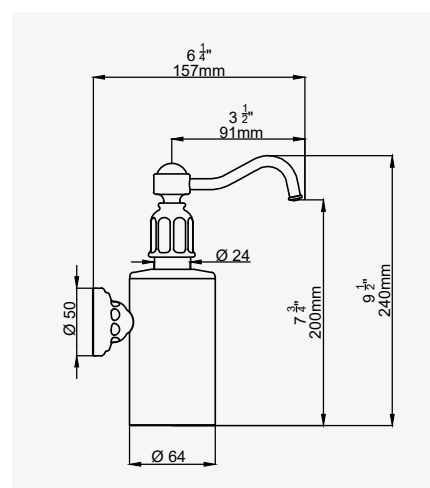

DECK MOUNTED SOAP DISPENSER

AUFSATZMONTAGE SEIFENSPENDER

DISTRIBUTORE DI SAPONE MONTATO SUL PIANO

CHROME	CHROM	CROMO	E.6995CP	132,30 €
NICKEL	NICKEL	NICHEL	E.6995NI	145,60 €
PEWTER	ZINN	PELTRO	E.6995PF	158,90 €
ENGLISH BRONZE	ENGLISCHE BRONZE	BRONZO INGLESE	E.6995EB	165,50 €
GOLD	GOLD	ORO	E.6995IG	178,70 €
POLISHED BRASS	POLIERTES MESSING	OTTONE LUCIDATO	E.6995BR	178,70 €
SATIN BRASS	SEIDENMATT MESSING	OTTONE SATINATO	E.6995SB	178,70 €
AGED BRASS	ALTMESSING	OTTONE INVECCHIATO	E.6995AB	178,70 €

78

PHOENICIAN

WALL MOUNTED SOAP DISPENSER

WANDMONTAGE SEIFENSPENDER

DISTRIBUTORE DI SAPONE A MURO

CHROME	CHROM	CROMO	E.6973CP	220,90 €
NICKEL	NICKEL	NICHEL	E.6973NI	242,90 €
PEWTER	ZINN	PELTRO	E.6973PF	265,00 €
ENGLISH BRONZE	ENGLISCHE BRONZE	BRONZO INGLESE	E.6973EB	276,00 €
GOLD	GOLD	ORO	E.6973IG	298,10 €
POLISHED BRASS	POLIERTES MESSING	OTTONE LUCIDATO	E.6973BR	298,10 €
SATIN BRASS	SEIDENMATT MESSING	OTTONE SATINATO	E.6973SB	298,10 €
AGED BRASS	ALTMESSING	OTTONE INVECCHIATO	E.6973AB	298,10 €

79

PHOENICIAN