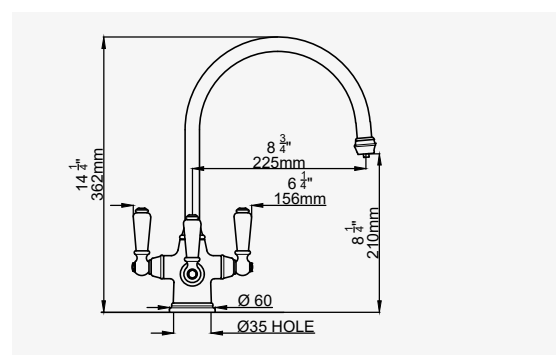

PHOENICIAN

THE STORY CRAFT TELLS
DAS HANDWERK ERZÄHLT DIE
GESCHICHTE

LA STORIA DELL'ARTIGIANATO
CI RACCONTA

CONTENTS

INHALTE / I CONTENUTI

THE PERRIN & ROWE STORY

DIE GESCHICHTE VON
PERRIN & ROWE

LA STORIA DI PERRIN & ROWE

THE PERRIN & ROWE PROMISE

DAS PERRIN & ROWE
VERSPRECHEN

LA PROMESSA DI PERRIN & ROWE

INSTANT HOT WATER TAPS

HEISSWASSER-ARMATUREN

RUBINETTI ISTANTANEO CALDO

WATER FILTRATION TAPS

FILTER-ARMATUREN

RUBINETTI ACQUA FILTRATA

NEW / NEU / NOVITÀ

SOUTHBANK

ARMSTRONG

JULIET

LANGBOURN

PHOENICIAN

IONIAN

ETRUSCAN

PROVENCE

SINKS / SPÜLBECKEN / LAVELLI

WASTES / ABLÄUFE / SCARICHI

FURNITURE HANDLES

MÖBELGRIFFE

MANIGLIE E POMELLI PER MOBILI

BRASSWARE FINISHES

ARMATUREN OBERFLÄCHEN

FINITURE

PRODUCT OPTIONS

PRODUKT OPTIONEN

OPZIONI PRODOTTO

INDEX / INDEX / INDICE

GUARANTEE

HAFTUNG / GARANZIA

IMPORTANT INFORMATION

WICHTIGE INFORMATIONEN

INFORMAZIONI IMPORTANTI

PHOENICIAN 70

EN

DE

IT

SINK MIXER WITH FILTRATION

KÜCHENARMATUR MIT FILTER

MISCELATORE PER LAVELLO
CON FILTRAGGIO

The hole centre for this product should be a minimum distance of 70mm from the wall.

Porcelain lever handle options available, see page 134.

Replacement cartridges available, see page 15.

Die Lochmitte für dieses Produkts sollte einen Mindestabstand von 70 mm von der Wand aufweisen.

Optionen für Porzellandrücker erhältlich, siehe Seite 134.

Ersatzkartusche erhältlich, siehe Seite 17.

La centratura del foro per questo prodotto deve essere posizionata a una distanza minima di 70mm dalla parete.

Maniglia a leva in porcellana disponibile, vedere pagina 134.

Sono disponibili cartucce di ricambio, vedere pagina 19.

CHROME	CHROM	CROMO	E.1437CPWPC	823,80 €
NICKEL	NICKEL	NICHEL	E.1437NIWPC	875,20 €
PEWTER	ZINN	PELTRO	E.1437PFWPC	926,70 €
ENGLISH BRONZE	ENGLISCHE BRONZE	BRONZO INGLESE	E.1437EBWPC	952,50 €
GOLD	GOLD	ORO	E.1437IGWPC	1.004,00 €
POLISHED BRASS	POLIERTES MESSING	OTTONE LUCIDATO	E.1437BRWPC	1.004,00 €
SATIN BRASS	SEIDENMATT MESSING	OTTONE SATINATO	E.1437SBWPC	1.004,00 €
AGED BRASS	ALTMESSING	OTTONE INVECCHIATO	E.1437ABWPC	1.004,00 €

WITH RINSE

MIT TISCHBRAUSE

CON DOCCETTA ESTRAIBILE

CHROME	CHROM	CROMO	E.1537CPWPC	1.099,80 €
NICKEL	NICKEL	NICHEL	E.1537NIWPC	1.178,80 €
PEWTER	ZINN	PELTRO	E.1537PFWPC	1.257,90 €
ENGLISH BRONZE	ENGLISCHE BRONZE	BRONZO INGLESE	E.1537EBWPC	1.297,60 €
GOLD	GOLD	ORO	E.1537IGWPC	1.376,70 €
POLISHED BRASS	POLIERTES MESSING	OTTONE LUCIDATO	E.1537BRWPC	1.376,70 €
SATIN BRASS	SEIDENMATT MESSING	OTTONE SATINATO	E.1537SBWPC	1.376,70 €
AGED BRASS	ALTMESSING	OTTONE INVECCHIATO	E.1537ABWPC	1.376,70 €

SINK MIXER WITH FILTRATION

KÜCHENARMATUR MIT FILTER

MISCELATORE PER LAVELLO
CON FILTRAGGIO

Porcelain lever handle options available, see page 134.

Replacement cartridges available, see page 15.

Optionen für Porzellandrücker erhältlich, siehe Seite 134.

Ersatzkartusche erhältlich, siehe Seite 17.

Maniglia a leva in porcellana disponibile, vedere pagina 134.

Sono disponibili cartucce di ricambio, vedere pagina 19.

CHROME	CHROM	CROMO	E.1460CPWPC	841,10 €
NICKEL	NICKEL	NICHEL	E.1460NIWPC	894,30 €
PEWTER	ZINN	PELTRO	E.1460PFWPC	947,60 €
ENGLISH BRONZE	ENGLISCHE BRONZE	BRONZO INGLESE	E.1460EBWPC	974,20 €
GOLD	GOLD	ORO	E.1460IGWPC	1.027,30 €
POLISHED BRASS	POLIERTES MESSING	OTTONE LUCIDATO	E.1460BRWPC	1.027,30 €
SATIN BRASS	SEIDENMATT MESSING	OTTONE SATINATO	E.1460SBWPC	1.027,30 €
AGED BRASS	ALTMESSING	OTTONE INVECCHIATO	E.1460ABWPC	1.027,30 €

WITH RINSE

MIT TISCHBRAUSE

CON DOCCETTA ESTRAIBILE