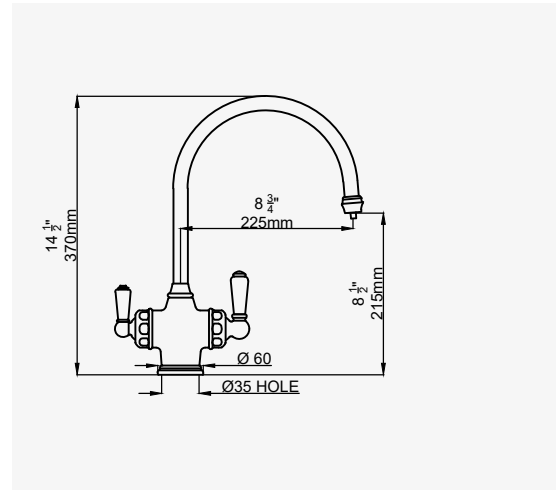

INDEX / INDEX / INDICE

GUARANTEE
HAFTUNG / GARANZIA

IMPORTANT INFORMATION
WICHTIGE INFORMATIONEN
INFORMAZIONI IMPORTANTI

68

PHOENICIAN

3-IN-1 INSTANT HOT WATER TAP

The hole centre for this product should be a minimum distance of 70mm from the wall.
Porcelain lever handle options available, see page 134.
Replacement cartridges available, see page 8.