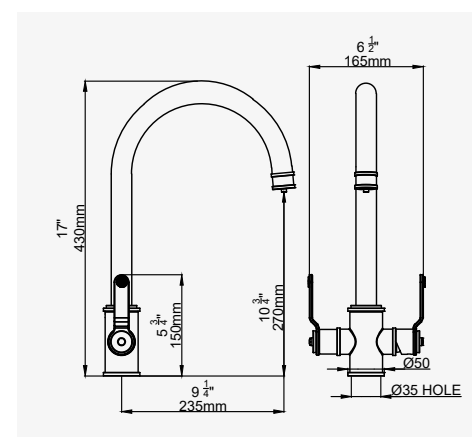

THE STORY CRAFT TELLS
DAS HANDWERK ERZÄHLT DIE
GESCHICHTE

LA STORIA DELL'ARTIGIANATO
CI RACCONTA

CONTENTS

INHALTE / I CONTENUTI

THE PERRIN & ROWE STORY

DIE GESCHICHTE VON
PERRIN & ROWE

LA STORIA DI PERRIN & ROWE

THE PERRIN & ROWE PROMISE

DAS PERRIN & ROWE
VERSPRECHEN

LA PROMESSA DI PERRIN & ROWE

INSTANT HOT WATER TAPS

HEISSWASSER-ARMATUREN

RUBINETTI ISTANTANEO CALDO

WATER FILTRATION TAPS

FILTER-ARMATUREN

RUBINETTI ACQUA FILTRATA

NEW / NEU / NOVITÀ

SOUTHBANK

ARMSTRONG

JULIET

LANGBOURN

PHOENICIAN

IONIAN

ETRUSCAN

PROVENCE

SINKS / SPÜLBECKEN / LAVELLI

WASTES / ABLÄUFE / SCARICHI

FURNITURE HANDLES

MÖBELGRIFFE

MANIGLIE E POMELLI PER MOBILI

BRASSWARE FINISHES

ARMATUREN OBERFLÄCHEN

FINITURE

PRODUCT OPTIONS

PRODUKT OPTIONEN

OPZIONI PRODOTTO

INDEX / INDEX / INDICE

GUARANTEE

HAFTUNG / GARANZIA

IMPORTANT INFORMATION

WICHTIGE INFORMATIONEN

INFORMAZIONI IMPORTANTI

3-IN-1 INSTANT HOT WATER TAP

With textured lever handles.

The hole centre for this product should be a minimum distance of 80mm from the wall.

Replacement cartridges available, see page 8.

CHROME	CHROM	CROMO	E.1985HTCP	1.282,90 €
NICKEL	NICKEL	NICHEL	E.1985HTNI	1.345,70 €
PEWTER	ZINN	PELTRO	E.1985HTPF	1.408,20 €
ENGLISH BRONZE	ENGLISCHE BRONZE	BRONZO INGLESE	E.1985HTEB	1.439,60 €
GOLD	GOLD	ORO	E.1985HTIG	1.502,30 €
POLISHED BRASS	POLIERTES MESSING	OTTONE LUCIDATO	E.1985HTBR	1.502,30 €
SATIN BRASS	SEIDENMATT MESSING	OTTONE SATINATO	E.1985HTSB	1.502,30 €
AGED BRASS	ALTMESSING	OTTONE INVECCHIATO	E.1985HTAB	1.502,30 €

3-IN-1 HEIßWASSERHAHN

Mit texturiertem Hebelgriffe.

Die Lochmitte für dieses Produkts sollte einen Mindestabstand von 80 mm von der Wand aufweisen.

Ersatzkartusche erhältlich, siehe Seite 10.

RUBINETTO INSTANT HOT 3 IN 1