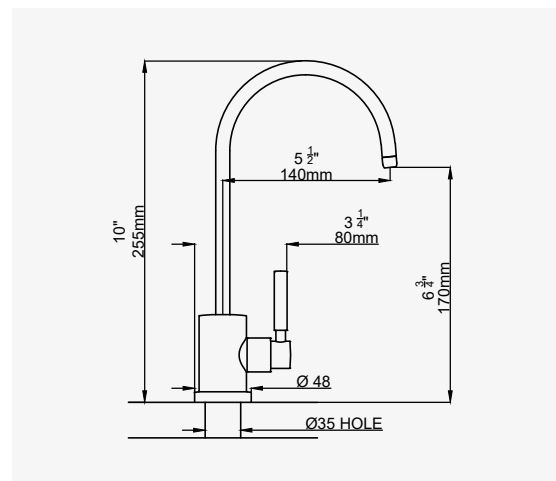

HAFTUNG / GARANZIA

IMPORTANT INFORMATION

WICHTIGE INFORMATIONEN

INFORMAZIONI IMPORTANTI

3-IN-1 INSTANT HOT WATER TAP

The hole centre for this product should be a minimum distance of 70mm from the wall.
Replacement cartridges available, see page 8.