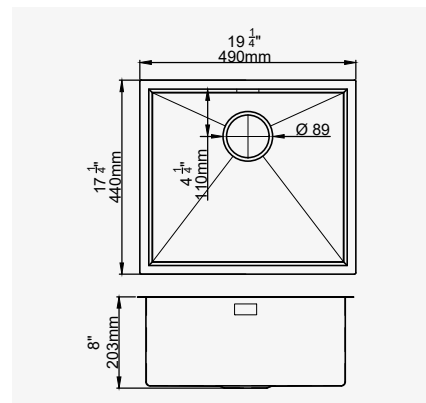

ACCIAIO INOSSIDABILE
450MM (600MM MOBILE DA)

E.2645SS 750,00 €

STAINLESS STEEL
380MM (450MM CABINET)

EDELSTAHL
380MM (450MM SCHRANK)