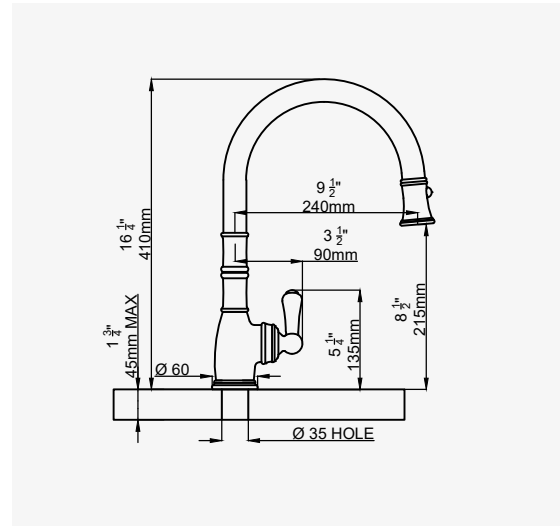

INFORMAZIONI IMPORTANTI

110

PROVENCE

EN

DE

IT

MONOBLOC SINK MIXER
WITH PULL-DOWN RINSE

The hole centre for this product should be
a minimum distance of 35mm from the wall.