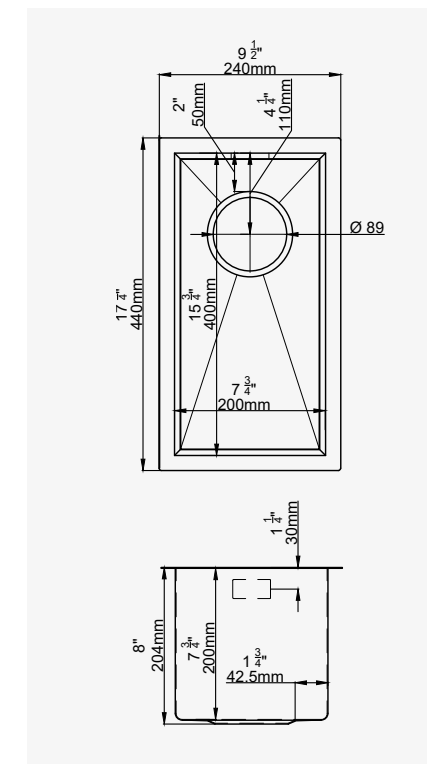

E.2645SS 750,00 €

STAINLESS STEEL
380MM (450MM CABINET)

EDELSTAHL
380MM (450MM SCHRANK)

ACCIAIO INOSSIDABILE
380MM (450MM MOBILE DA)

E.2638SS 704,70 €

STAINLESS STEEL
200MM

EDELSTAHL
200MM

ACCIAIO INOSSIDABILE
200MM