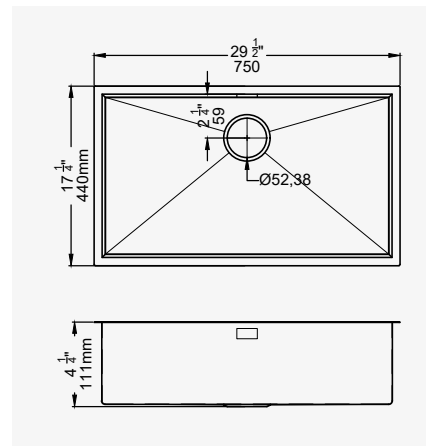

INFORMAZIONI IMPORTANTI

120

SINKS / SPÜLBECKEN / LAVELLI

STAINLESS STEEL
710MM (800MM CABINET)

EDELSTAHL
710MM (800MM SCHRANK)

ACCIAIO INOSSIDABILE
710MM (800MM MOBILE DA)

E.2671SS 817,70 €

STAINLESS STEEL
500MM (600MM CABINET)