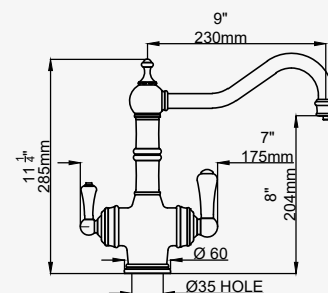

HAFTUNG / GARANZIA

IMPORTANT INFORMATION

WICHTIGE INFORMATIONEN

INFORMAZIONI IMPORTANTI

PROVENCE 104

3-IN-1 INSTANT HOT WATER TAP

The hole centre for this product should be a minimum distance of 70mm from the wall.
Replacement cartridges available, see page 8.