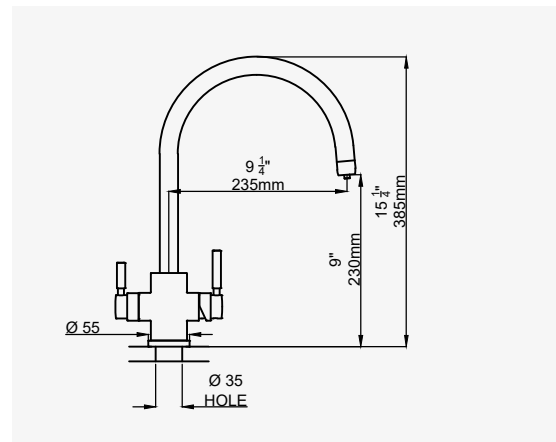

HAFTUNG / GARANZIA

IMPORTANT INFORMATION

WICHTIGE INFORMATIONEN

INFORMAZIONI IMPORTANTI

3-IN-1 INSTANT HOT WATER TAP

The hole centre for this product should be a minimum distance of 70mm from the wall.
Replacement cartridges available, see page 8.