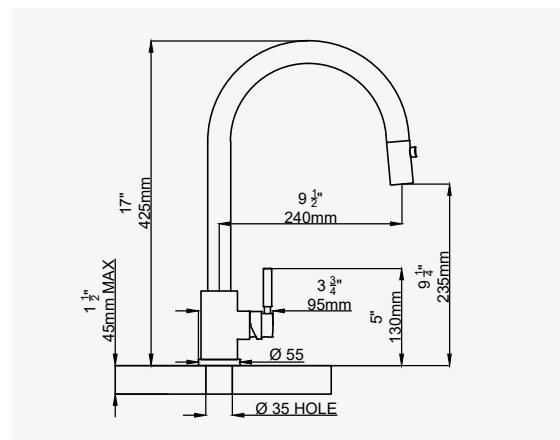

INFORMAZIONI IMPORTANTI

JULIET 44

MONOBLOC SINK MIXER

The hole centre for this product should be a minimum distance of 70mm from the wall.

CHROME
NICKEL
PEWTER
ENGLISH BRONZE
GOLD
POLISHED BRASS
SATIN BRASS
AGED BRASS