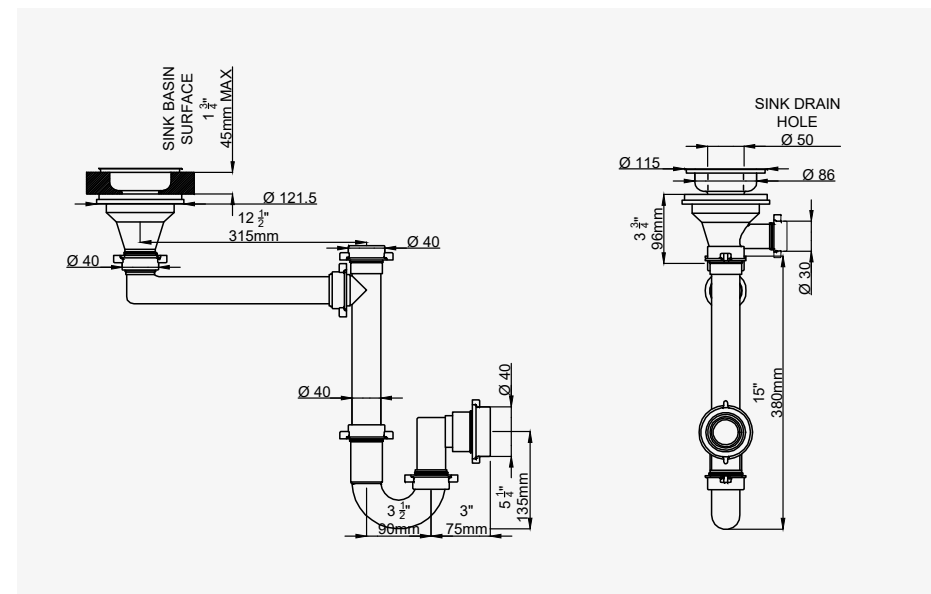

SINGLE BOWL
WASTE KIT (NO OVERFLOW)

FINISH	FINISH	FINISH	MODEL	PRICE
CHROME	CHROM	CROMO	E.6480CP	84,60 €
NICKEL	NICKEL	NICHEL	E.6480NI	126,70 €
PEWTER	ZINN	PELTRO	E.6480PF	126,70 €
ENGLISH BRONZE	ENGLISCHE BRONZE	BRONZO INGLESE	E.6480EB	126,70 €
GOLD	GOLD	ORO	E.6480IG	126,70 €
POLISHED BRASS	POLIERTES MESSING	OTTONE LUCIDATO	E.6480BR	126,70 €
SATIN BRASS	SEIDENMATT MESSING	OTTONE SATINATO	E.6480SB	126,70 €
AGED BRASS	ALTMESSING	OTTONE INVECCHIATO	E.6480AB	126,70 €

EINZELBECKEN ABLAUF
BAUSATZ (KEIN ÜBERLAUF)

KIT SCARICO PER VASCA SINGOLA
(NESSUN TROPPOPIENO)

123

WASTES / ABLÄUFE / SCARICHI