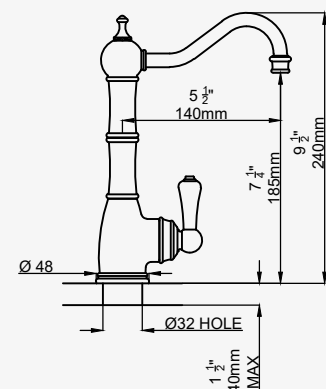

HAFTUNG / GARANZIA

IMPORTANT INFORMATION

WICHTIGE INFORMATIONEN

INFORMAZIONI IMPORTANTI

PROVENCE 104

3-IN-1 INSTANT HOT WATER TAP

The hole centre for this product should be a minimum distance of 70mm from the wall.
Replacement cartridges available, see page 8.