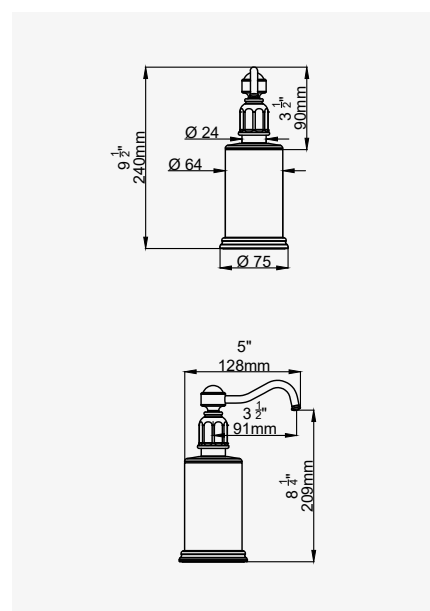

FREESTANDING SOAP DISPENSER

FREISTEHEND SEIFENSPENDER

DISTRIBUTORE DI SAPONE INDIPENDENTE

CHROME	CHROM	CROMO	E.6933CP	220,90 €
NICKEL	NICKEL	NICHEL	E.6933NI	242,90 €
PEWTER	ZINN	PELTRO	E.6933PF	265,00 €
ENGLISH BRONZE	ENGLISCHE BRONZE	BRONZO INGLESE	E.6933EB	276,00 €
GOLD	GOLD	ORO	E.6933IG	298,10 €
POLISHED BRASS	POLIERTES MESSING	OTTONE LUCIDATO	E.6933BR	298,10 €
SATIN BRASS	SEIDENMATT MESSING	OTTONE SATINATO	E.6933SB	298,10 €
AGED BRASS	ALTMESSING	OTTONE INVECCHIATO	E.6933AB	298,10 €